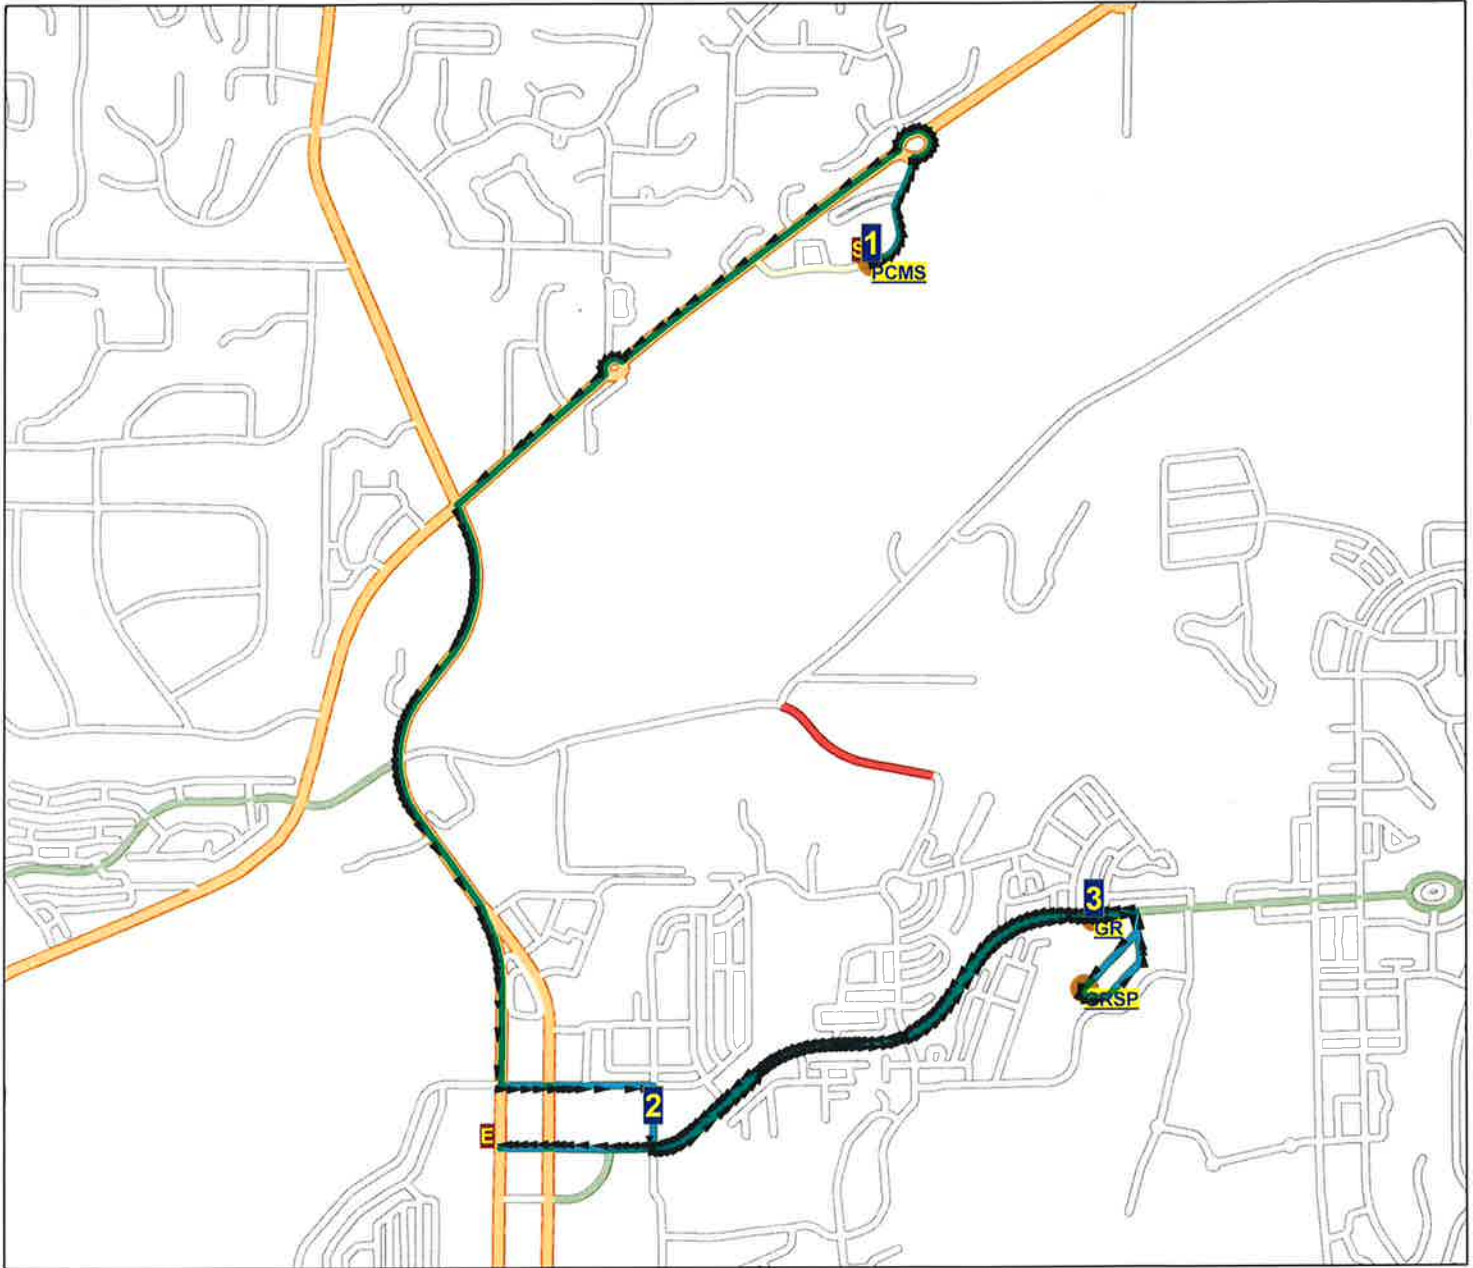

Issaquah School District 411 Route Map

Route: **115 EDA**
Vehicle: **115**
Anchor: **PCMS**
Depart Time: **4:25 PM**
Dropoffs: **0**
Distance: **3.85 mi.**

Desc: **PCMS EDA 11**
Driver:
Max Load: **0**
End Time: **4:38 PM**
Transfers On: **0**
Transfers Off: **0**
Days: **MTWH Display Day:M**