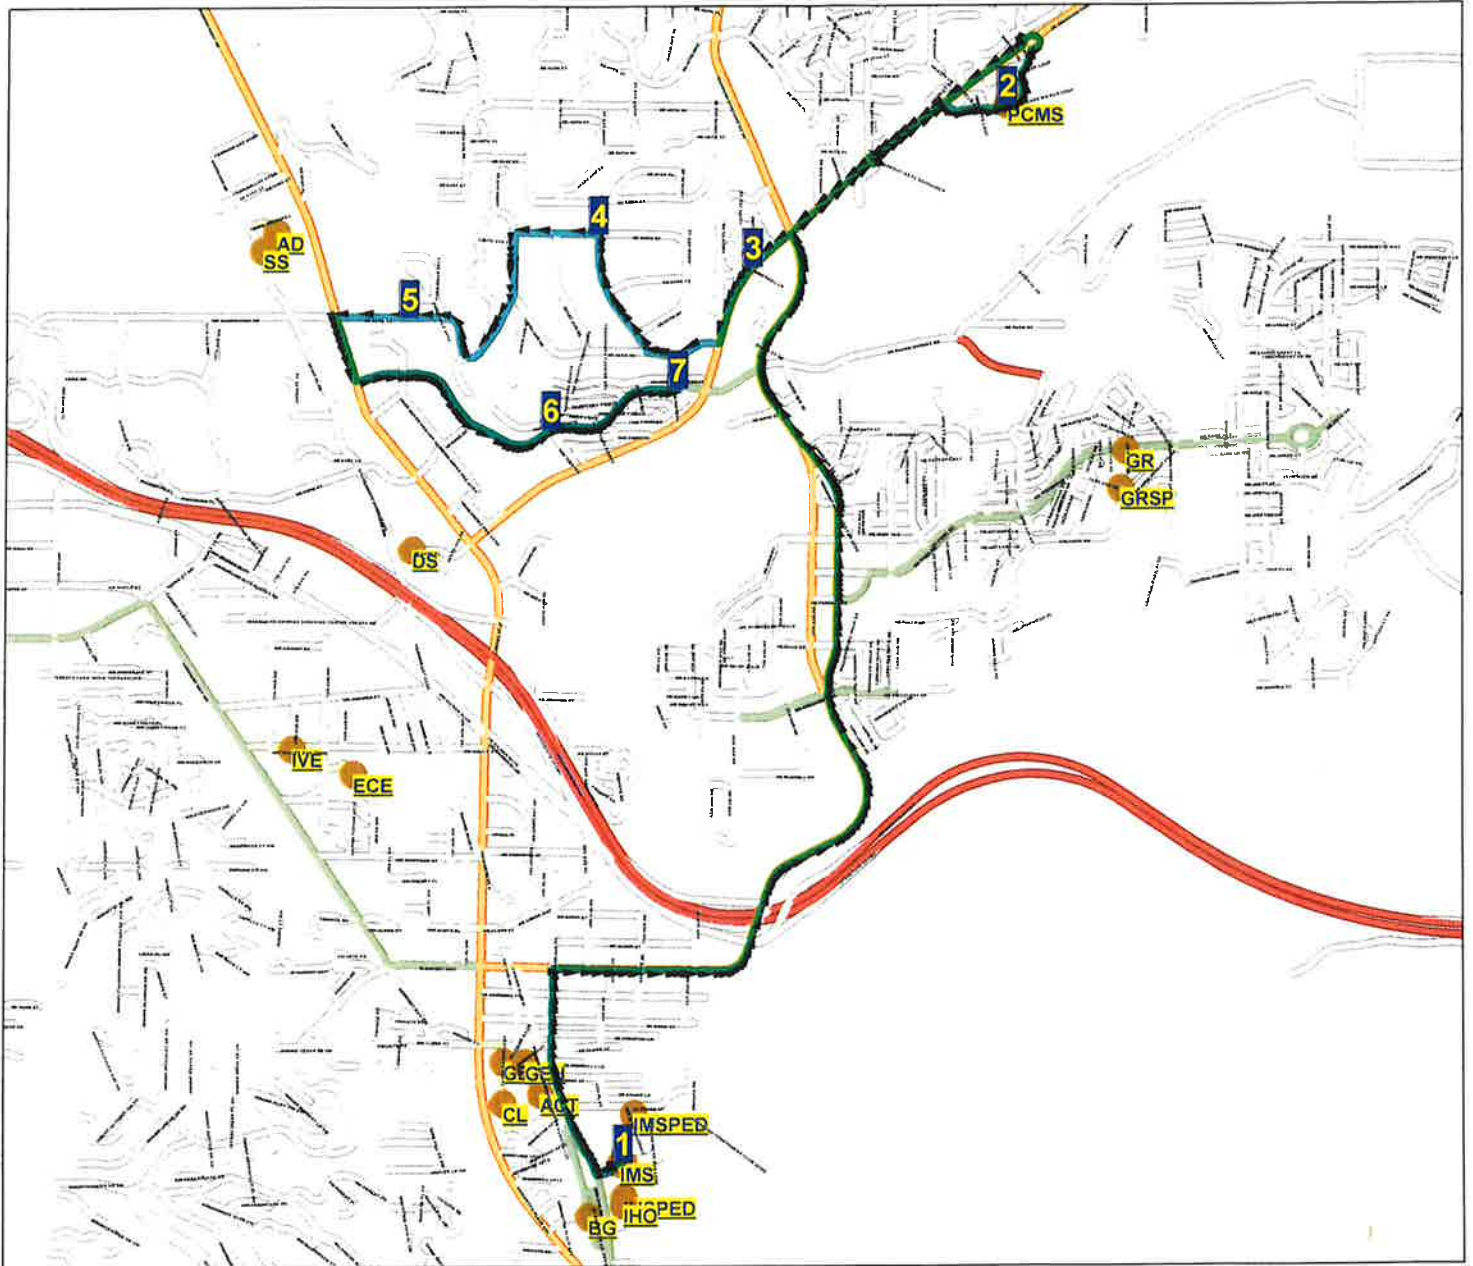

Issaquah School District 411 Route Map

Route: **20 EDA**
Vehicle: **131**
Anchor: **IHS**
Depart Time: **4:05 PM**
Dropoffs: **0**
Distance: **7.23 mi.**

Desc: **IHS/PCMS EDA 12 SHUTTLE**
Driver: **Larson, Rick**
Max Load: **0**
End Time: **4:38 PM**
Transfers On: **0**
Transfers Off: **0**
Days: **MTWH Display Day:M**