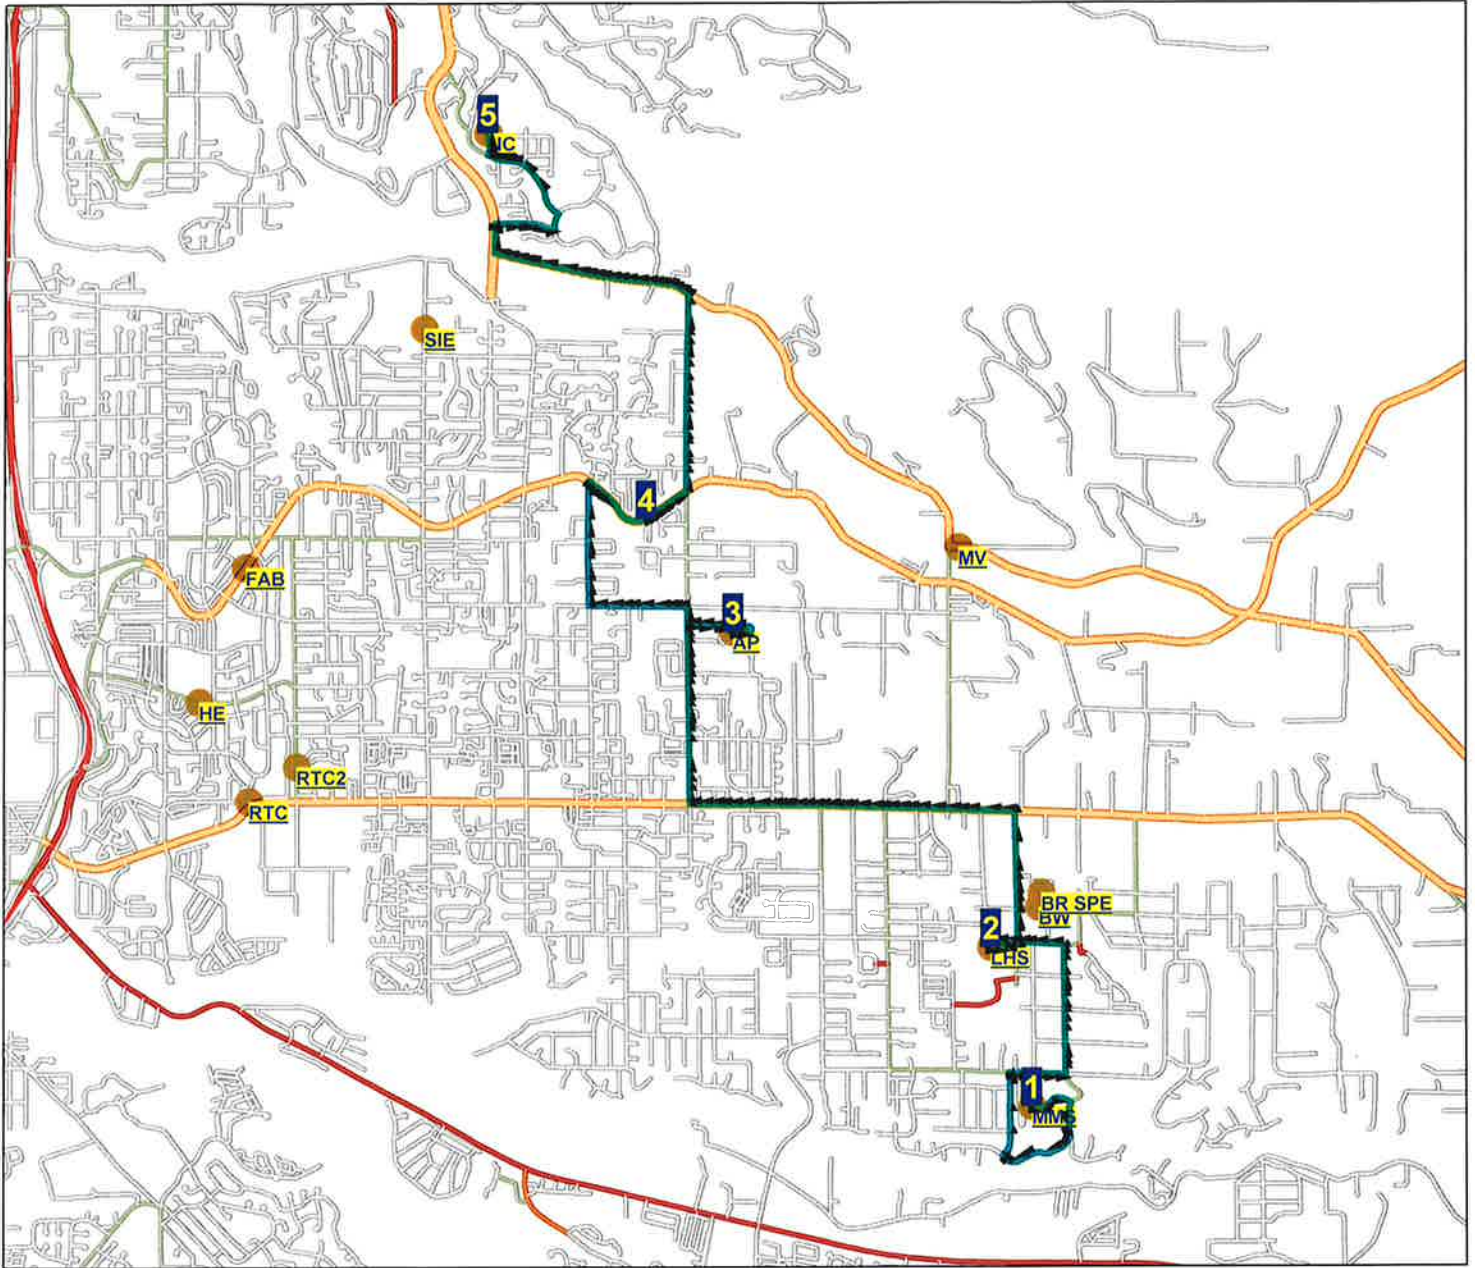

Issaquah School District 411 Route Map

Route: **52 EDA**
Vehicle: **44**
Anchor: **MMS**
Depart Time: **4:25 PM**
Dropoffs: **0**
Distance: **8.72 mi.**

Desc: **MW/LB EDA 8**
Driver:
Max Load: **0**
End Time: **5:00 PM**
Transfers On: **0**
Transfers Off: **0**
Days: **MTWH Display Day:M**