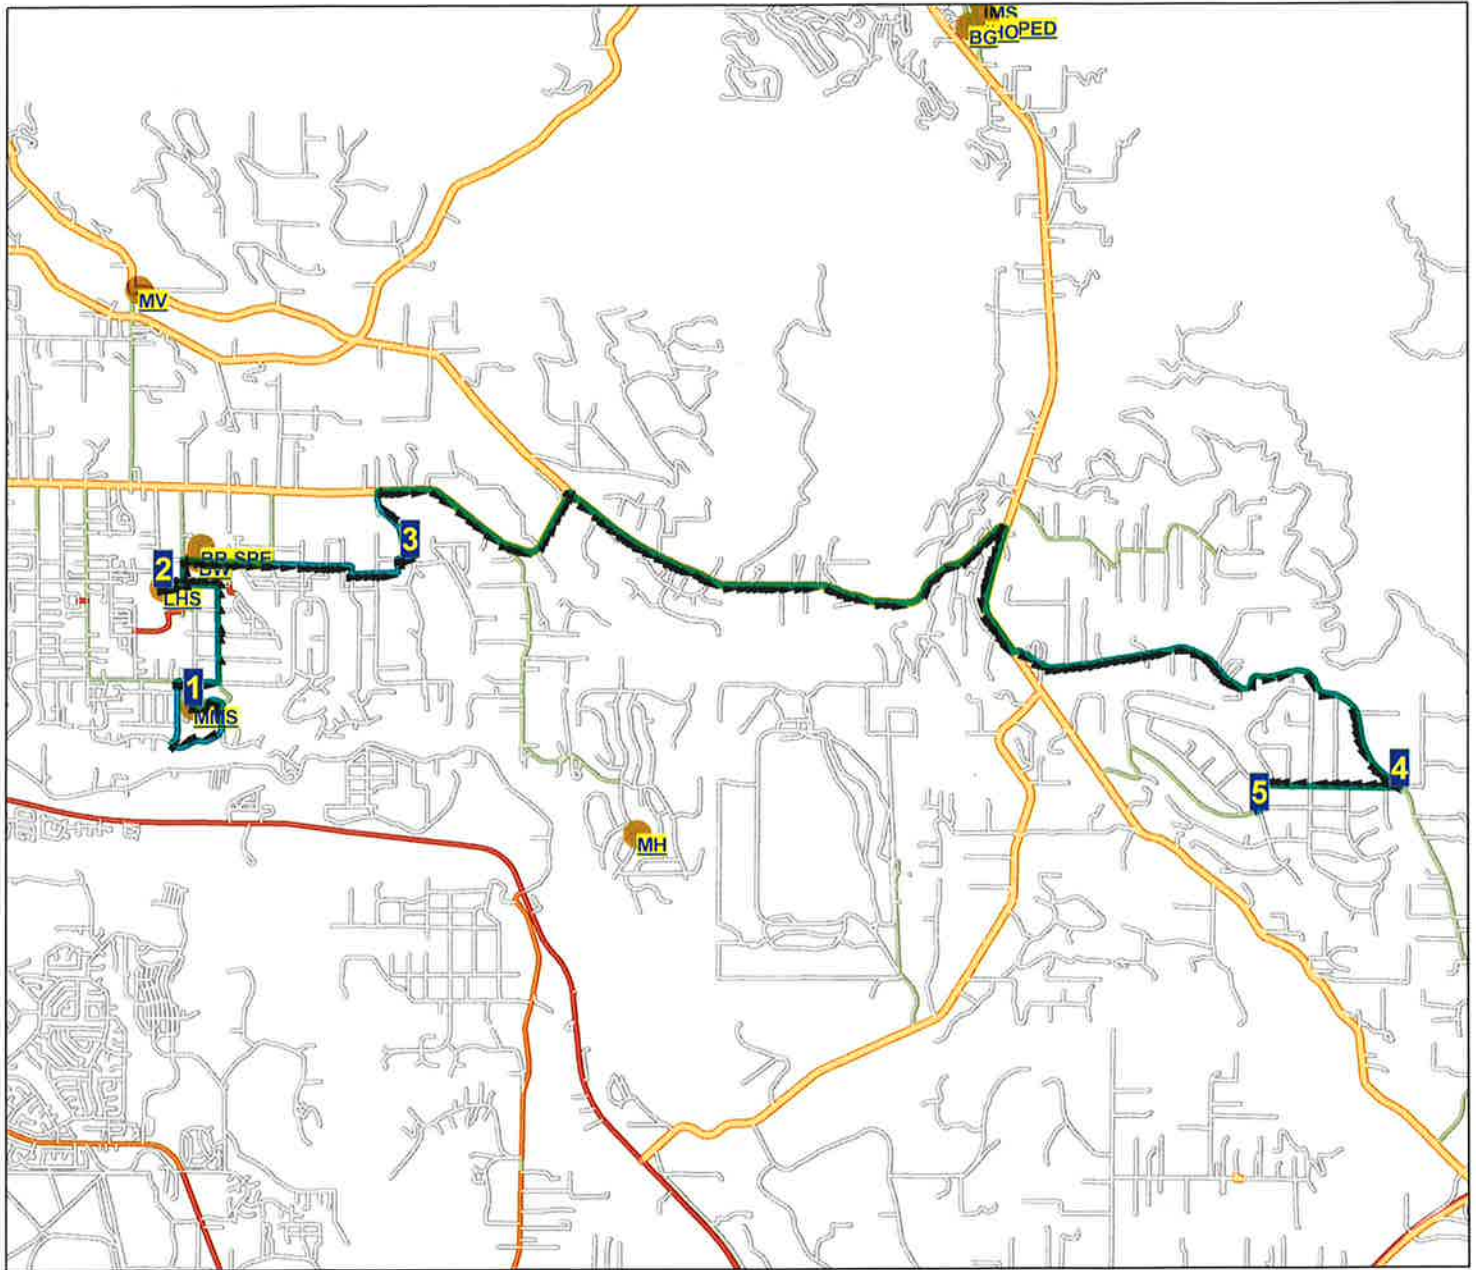

Issaquah School District 411 Route Map

Route: **57 EDA**
Vehicle: **120**
Anchor: **MMS**
Depart Time: **4:25 PM**
Dropoffs: **0**
Distance: **11.58 mi.**

Desc: **MW/LB EDA 7**
Driver:
Max Load: **0**
End Time: **4:56 PM**
Transfers On: **0**
Transfers Off: **0**
Days: **MTWH Display Day:M**