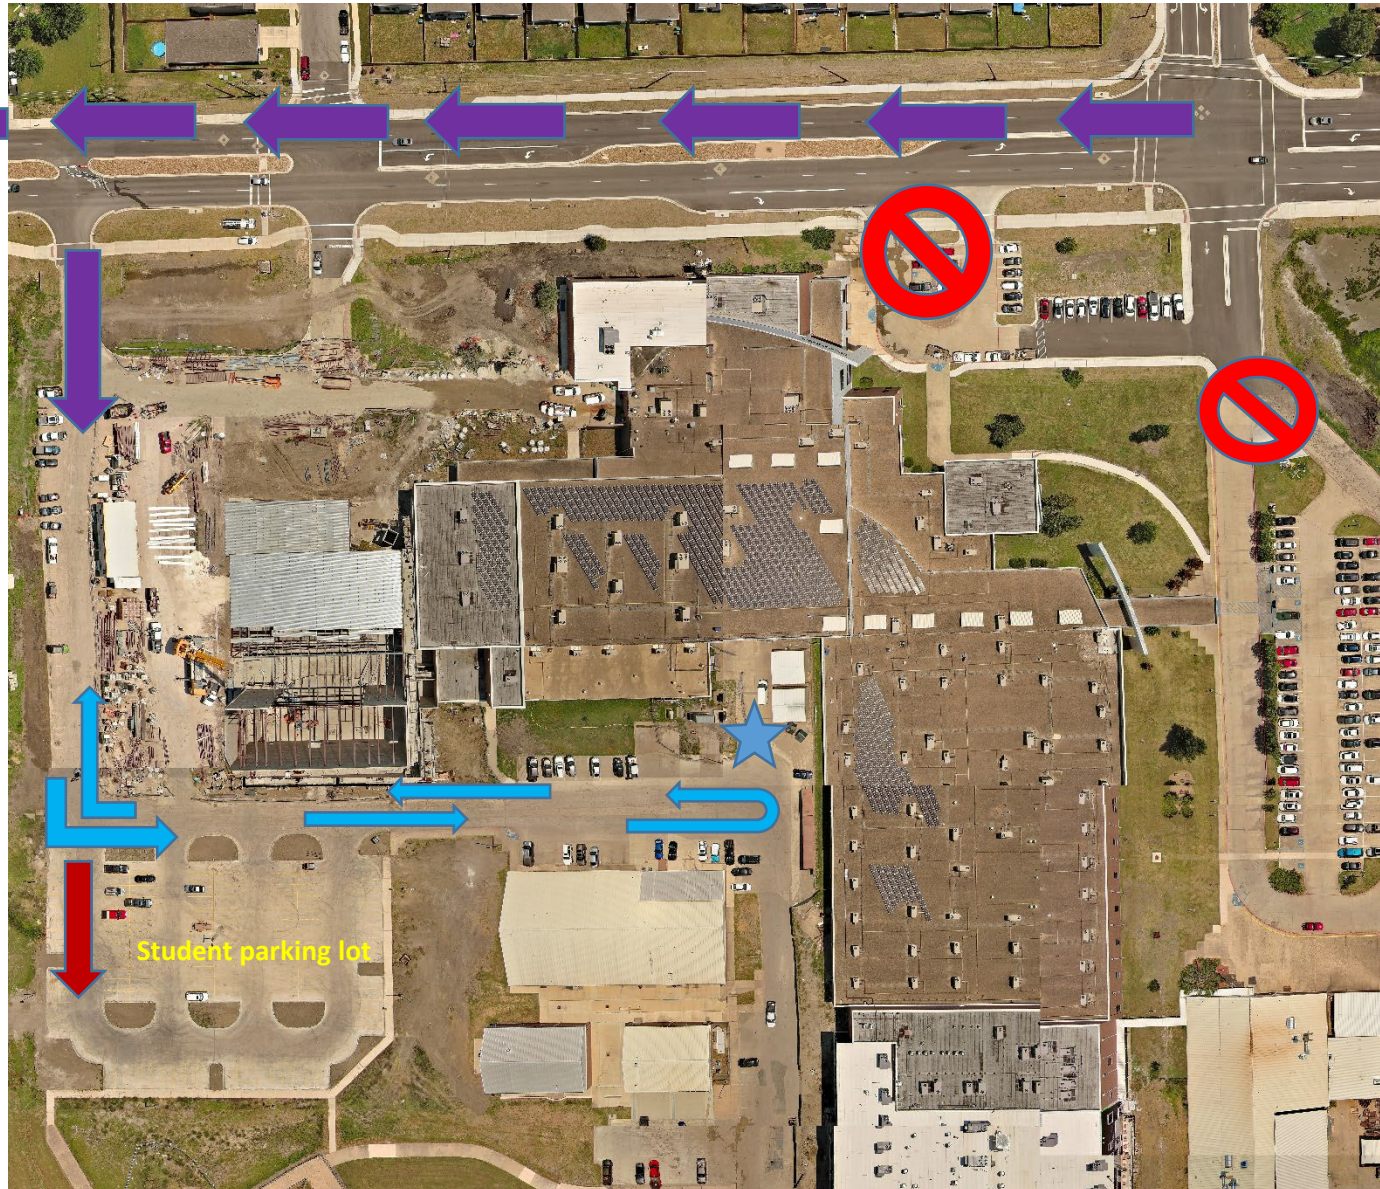

Student parking / Car rider drop off

Traffic flow: All student drivers and car rider pickup/drop off will follow purple arrows to get on campus.

Car rider/ student drop off to follow blue arrows to complete drop off near band hall/gym doors.

Student drivers to follow red arrow to student parking lot.

Please do not utilize front parking lot or bus loop for pickup or drop off. Areas will be blocked off for bus loop only.