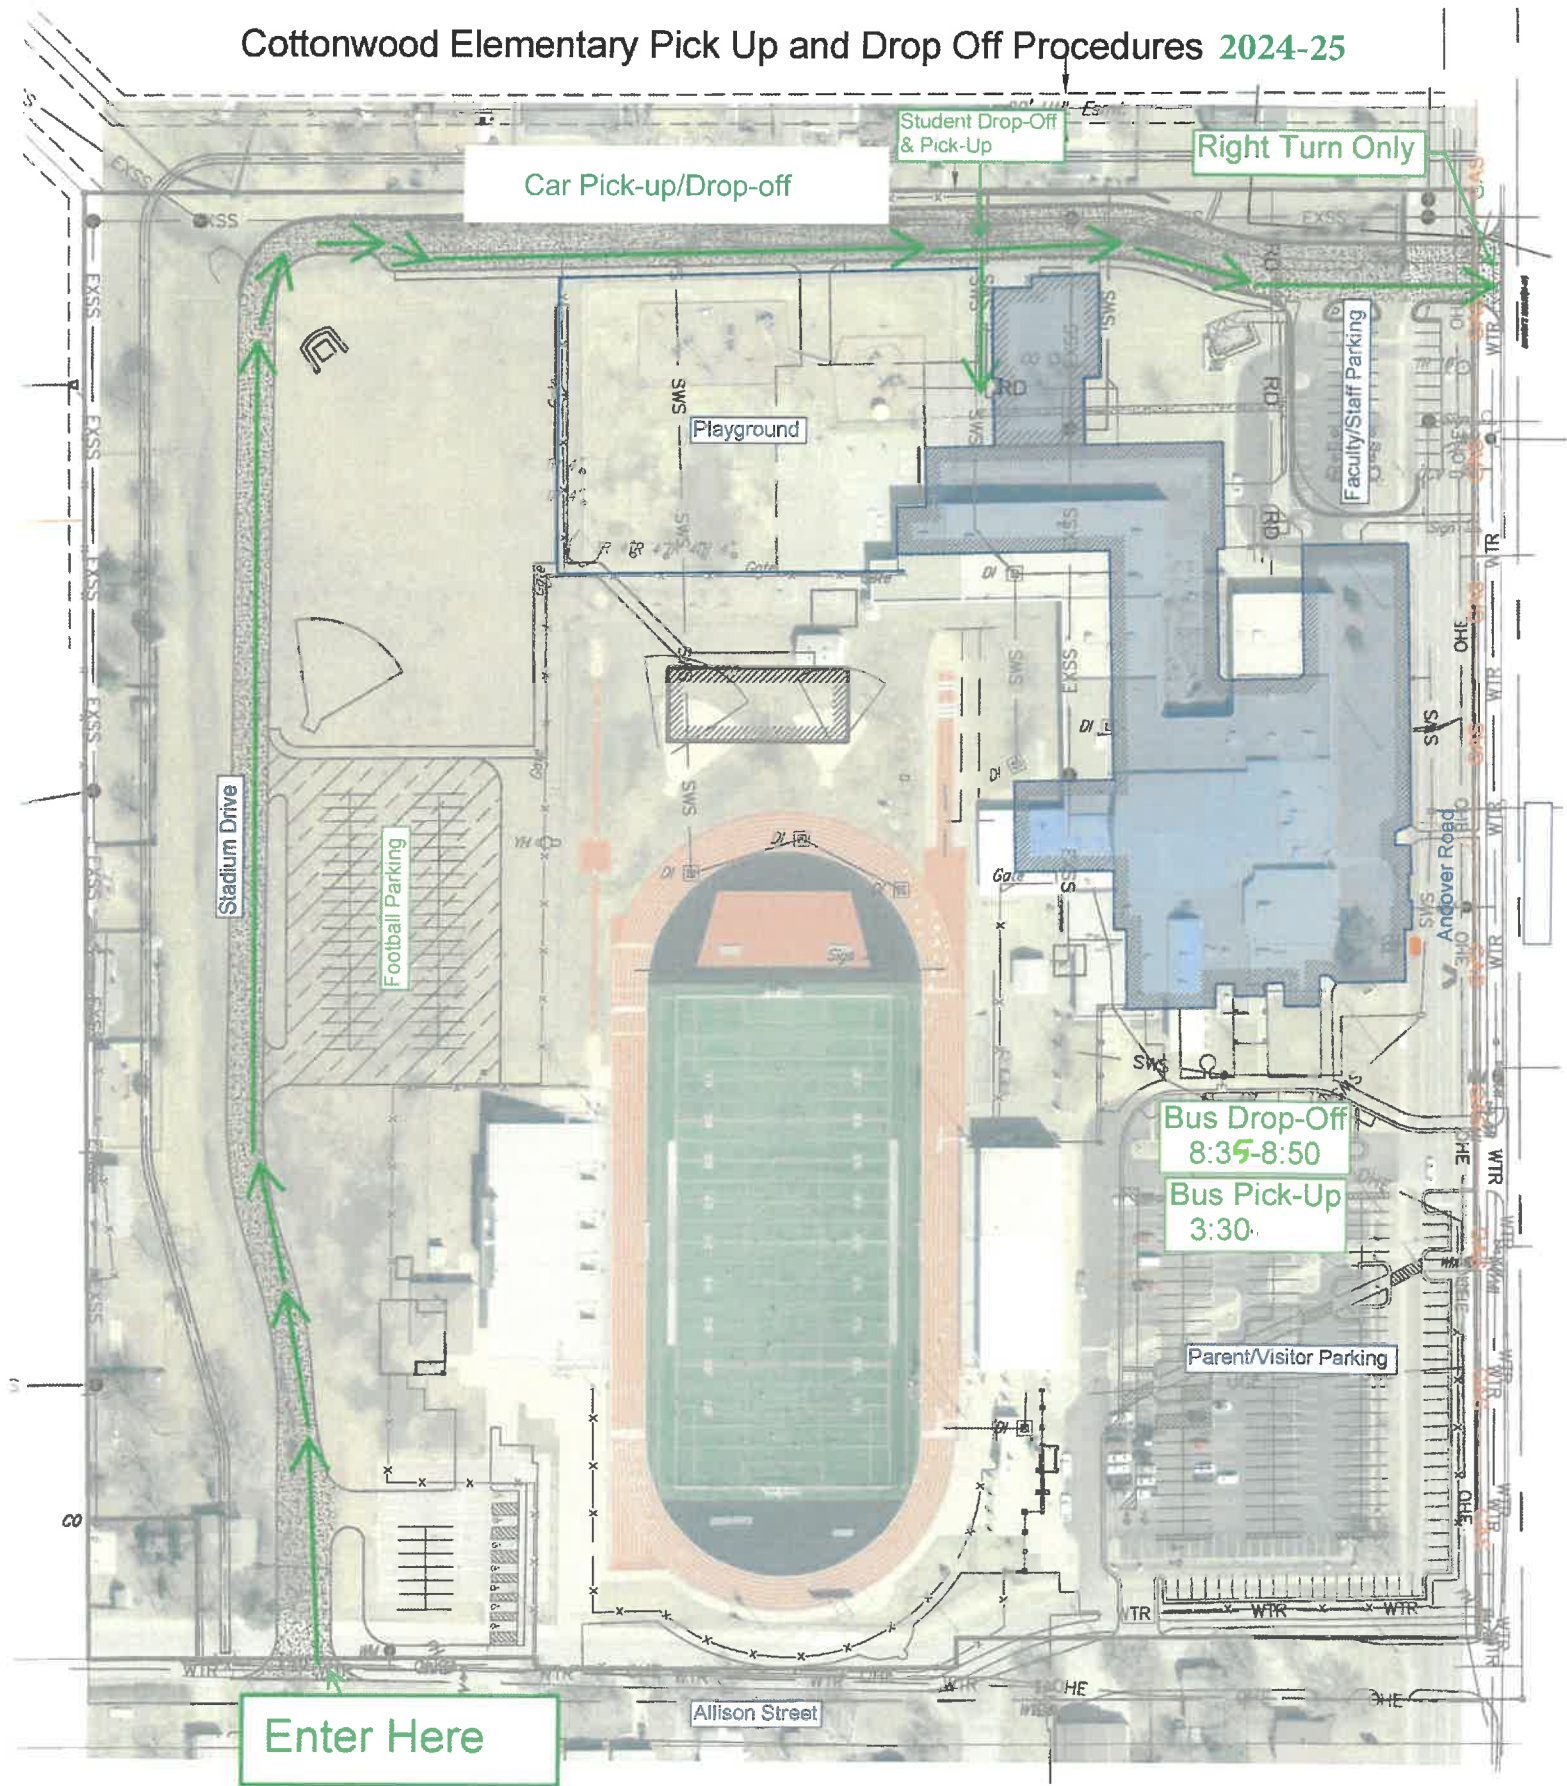

# Cottonwood Elementary Pick Up and Drop Off Procedures 2024-25

Enter Here

Car Pick-up/Drop-off

Student Drop-Off & Pick-Up

Right Turn Only

Bus Drop-Off  
8:35-8:50

Bus Pick-Up  
3:30

Parent/Visitor Parking

Faculty/Staff Parking

Allison Street

Stadium Drive

Playground

Football Parking

Andover Road