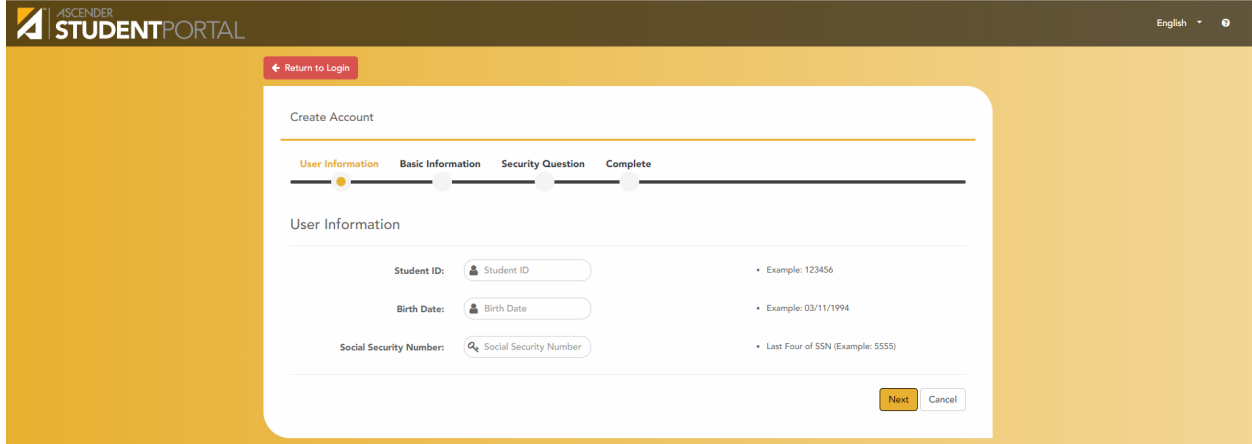

To create a Student Portal Account please log into this website:

<https://txeis23.esc11.net:8443/StudentPortal/login?distid=184907>

You will need to create an account, so click on Create Account located just under the Username and Password fields

Next you will need your Student ID (same as your lunch number), your birthdate and the last 4 of your Social Security number. If you did not provide your Social Security number to the school at the time you registered, then you will need to contact the school for your “S number last 4”. Once those three fields are entered select Next to move on to the next step.