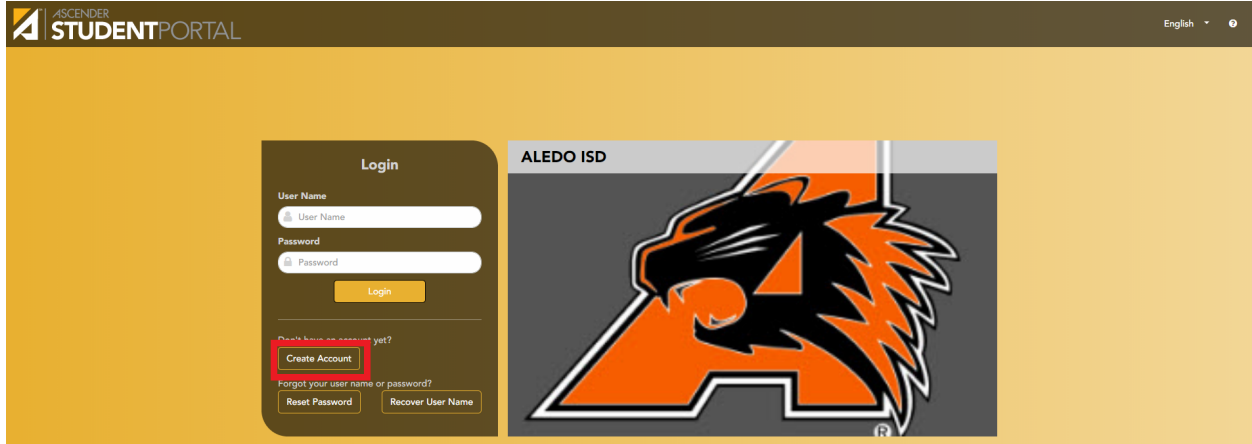

To create a Student Portal Account please log into this website:

<https://txeis23.esc11.net:8443/StudentPortal/login?distid=184907>

You will need to create an account, so click on Create Account located just under the Username and Password fields