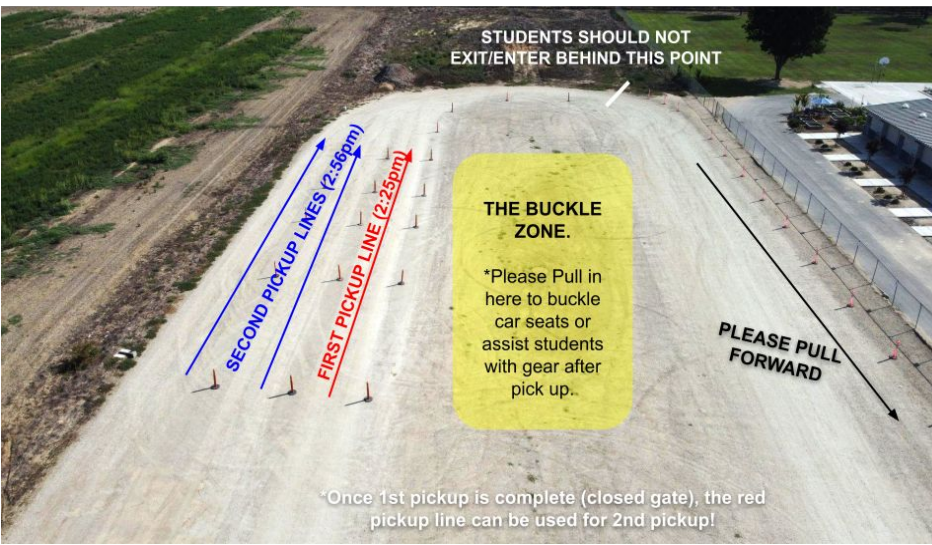

Morning Drop Off (Gate opens at 8:00am)

*Please drive slow to avoid dust

*Gate closes at 8:30am

TK/Kinder Pickup (2:25pm)

*Please park in the front parking spots and walk to gate

*All 1st - 3rd grade siblings will be with your TK/Kinder Student

1st - 3rd grade (2:25pm)

*Please drive slow to avoid dust

4th - 8th grade (2:56pm)

*Please drive slow to avoid dust

*Use all 3 drive up lanes