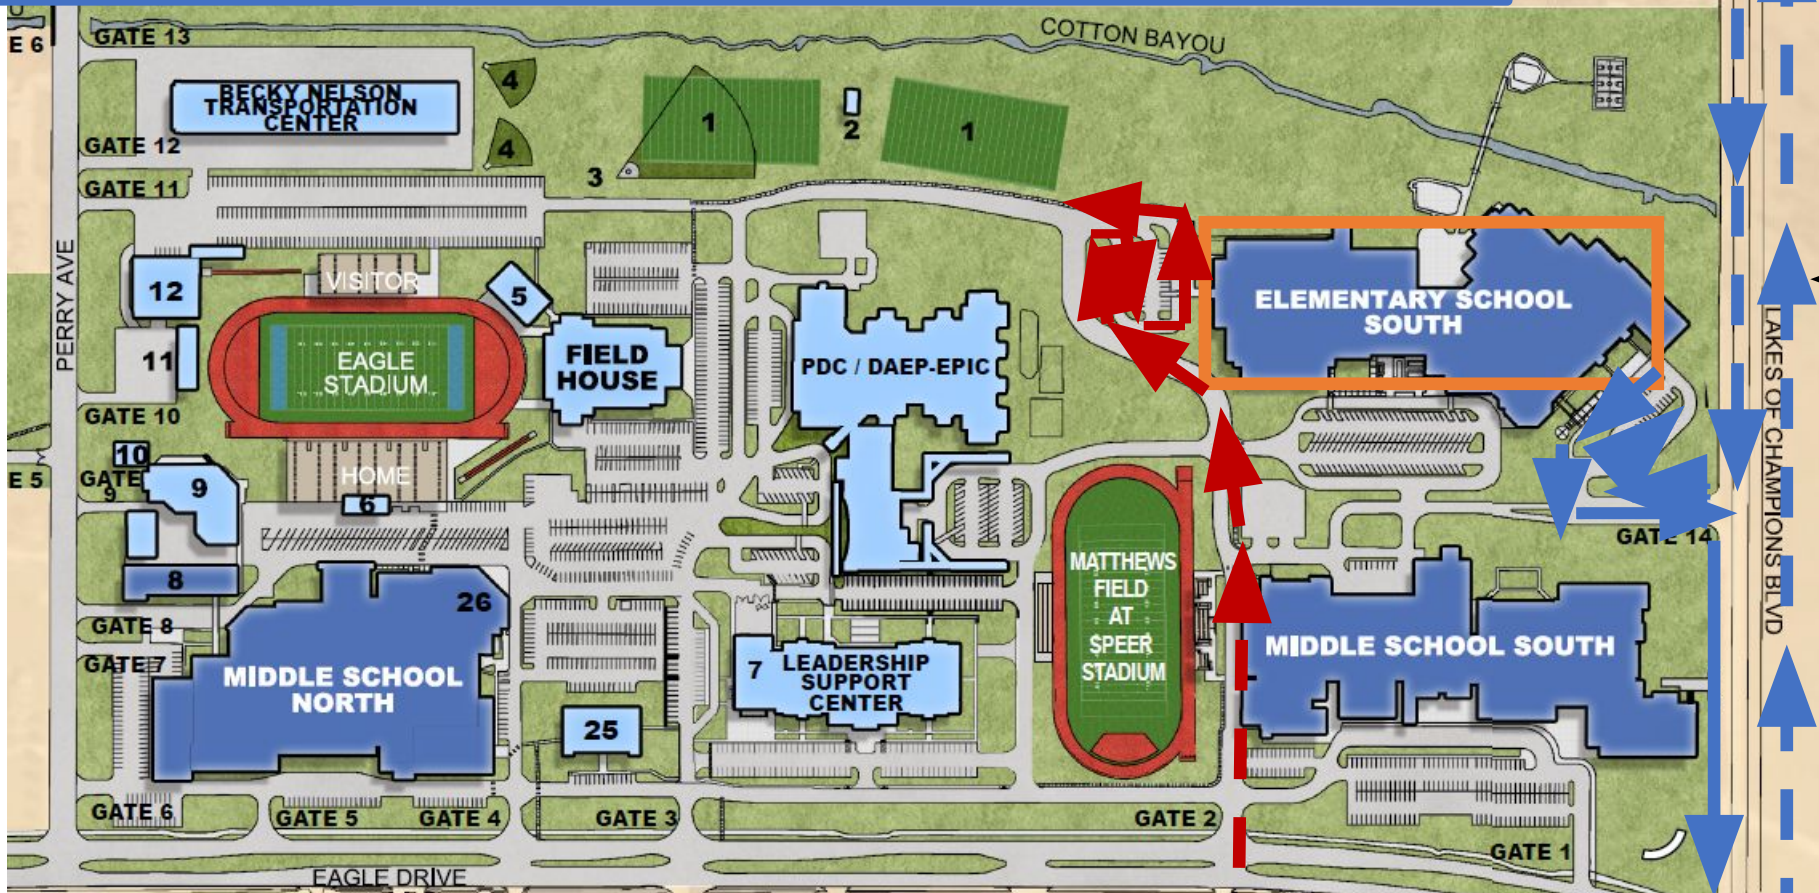

ELEMENTARY SCHOOL SOUTH

2024-2025 Car-Rider Traffic Map

ESS SOUTH ENTRANCE:
Coming from Eagle Drive – pass Gate 14 (do not enter), make the first U-Turn that allows you to get in the back of the line going towards Gate 14 in the outside lane. Turn into Gate 14. Single stack for AM arrivals – Double stack for PM dismissals. Please do not block intersections.

ESS SCHOOL HOURS:
8:30-3:55

ELEMENTARY SCHOOL SOUTH
EAST ENTRANCE
3rd grade & siblings

ELEMENTARY SCHOOL SOUTH
MAIN ENTRANCE
1st & 2nd grades

- 1. MIDDLE SCHOOL PRACTICE FIELD
- 2. MIDDLE SCHOOL ATHLETIC STORAGE
- 3. DISCUS
- 4. AQUA CENTER
- 5. AG CENTER
- 6. TENNIS COURTS