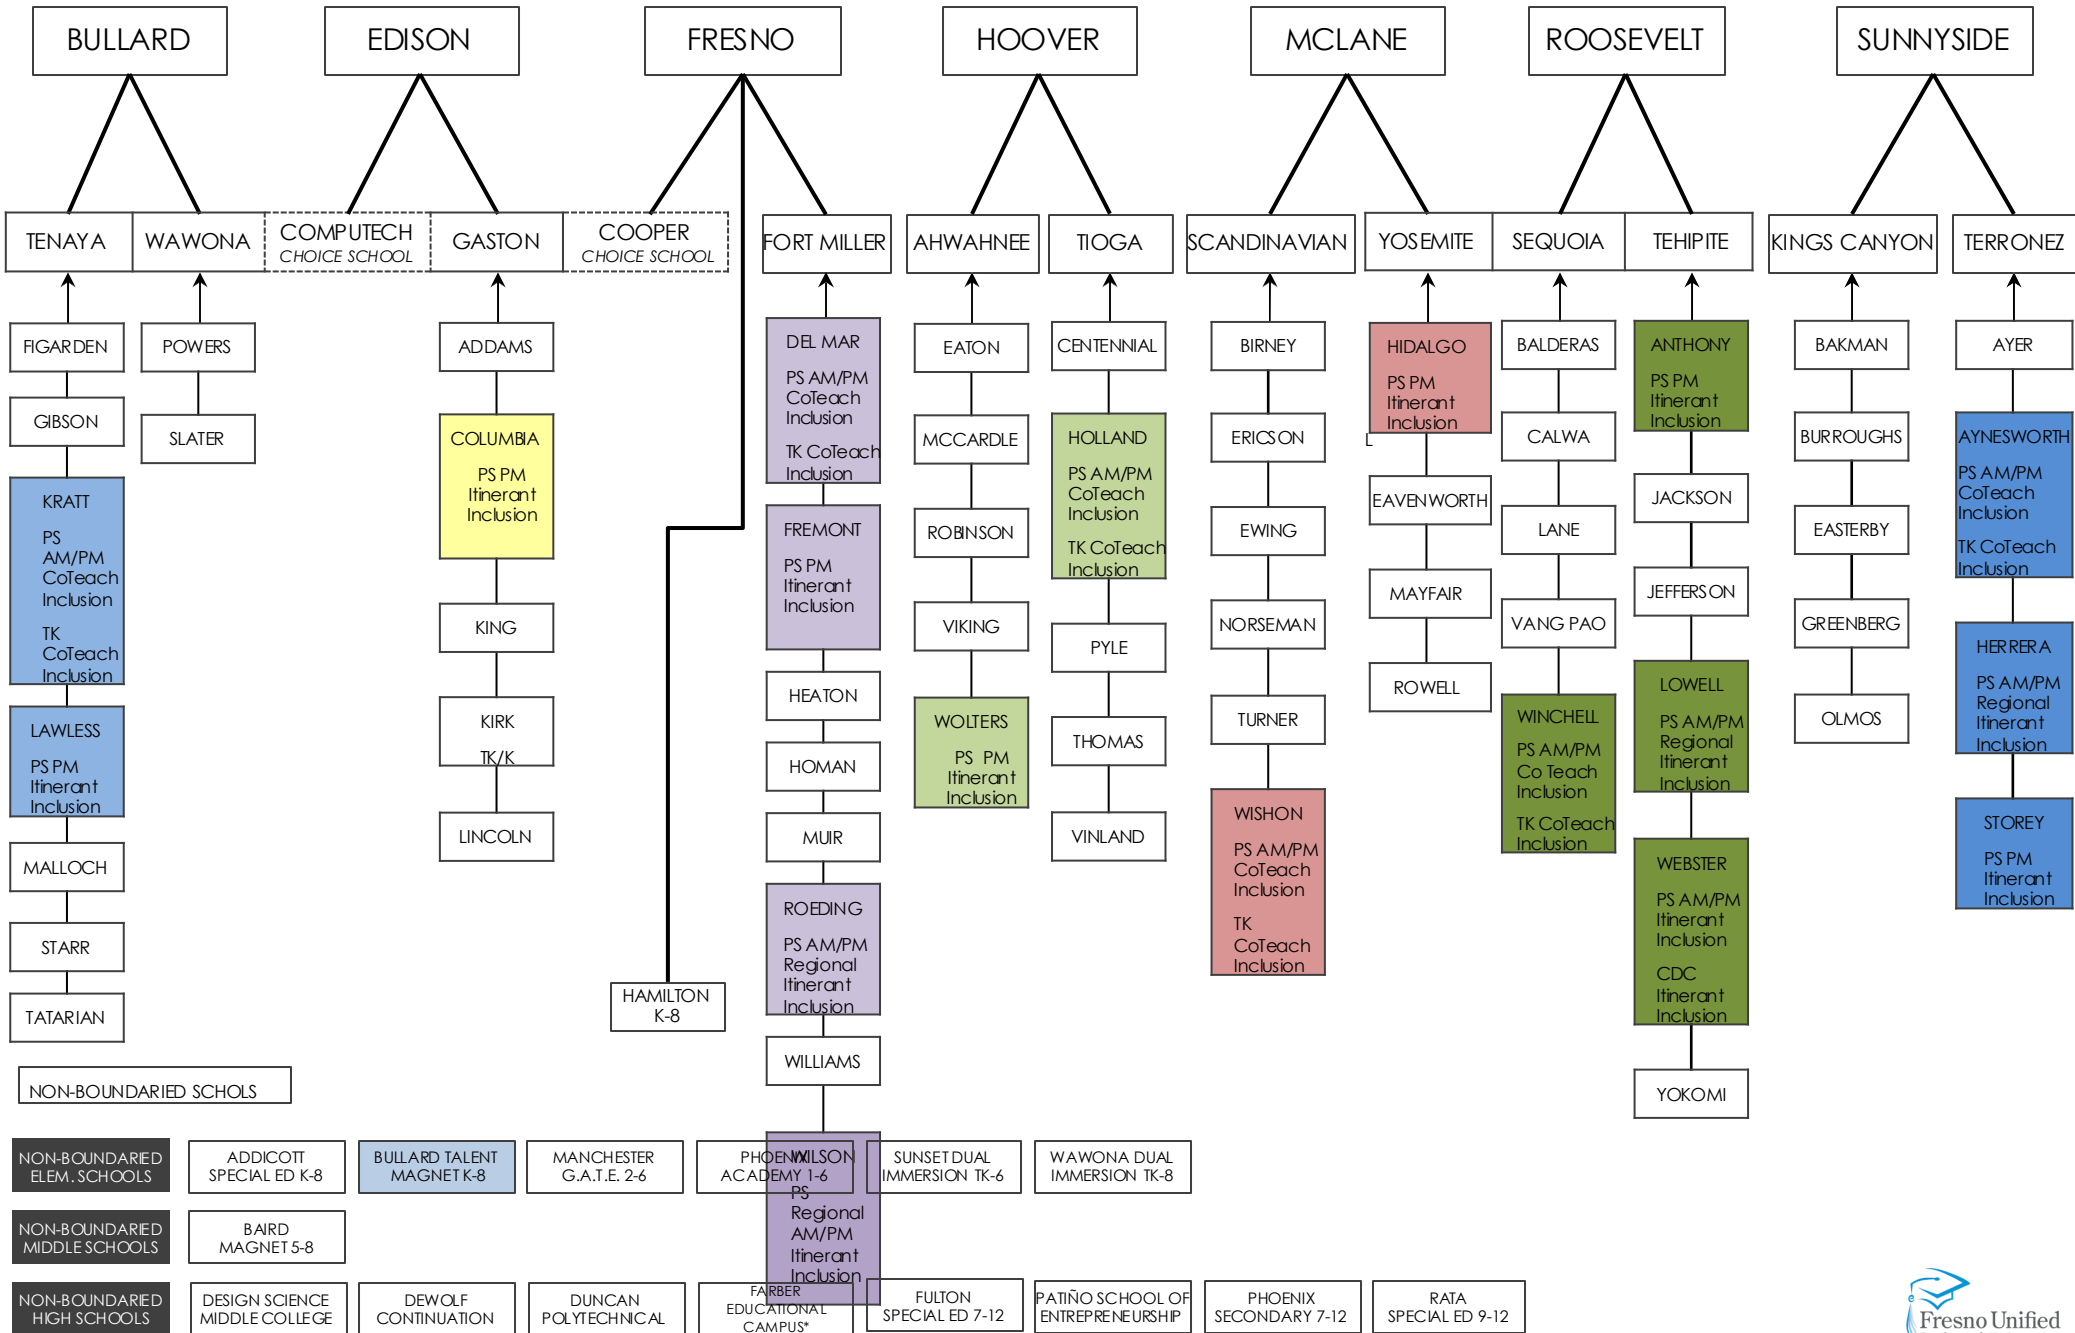

SPED Regional Program Placement for 2024-25

Early Learning Inclusion

*FARBER EDUCATIONAL CAMPUS INCLUDES CAMBRIDGE CONTINUATION, eLEARN ACADEMY K-12, AND J.E. YOUNG 9-12