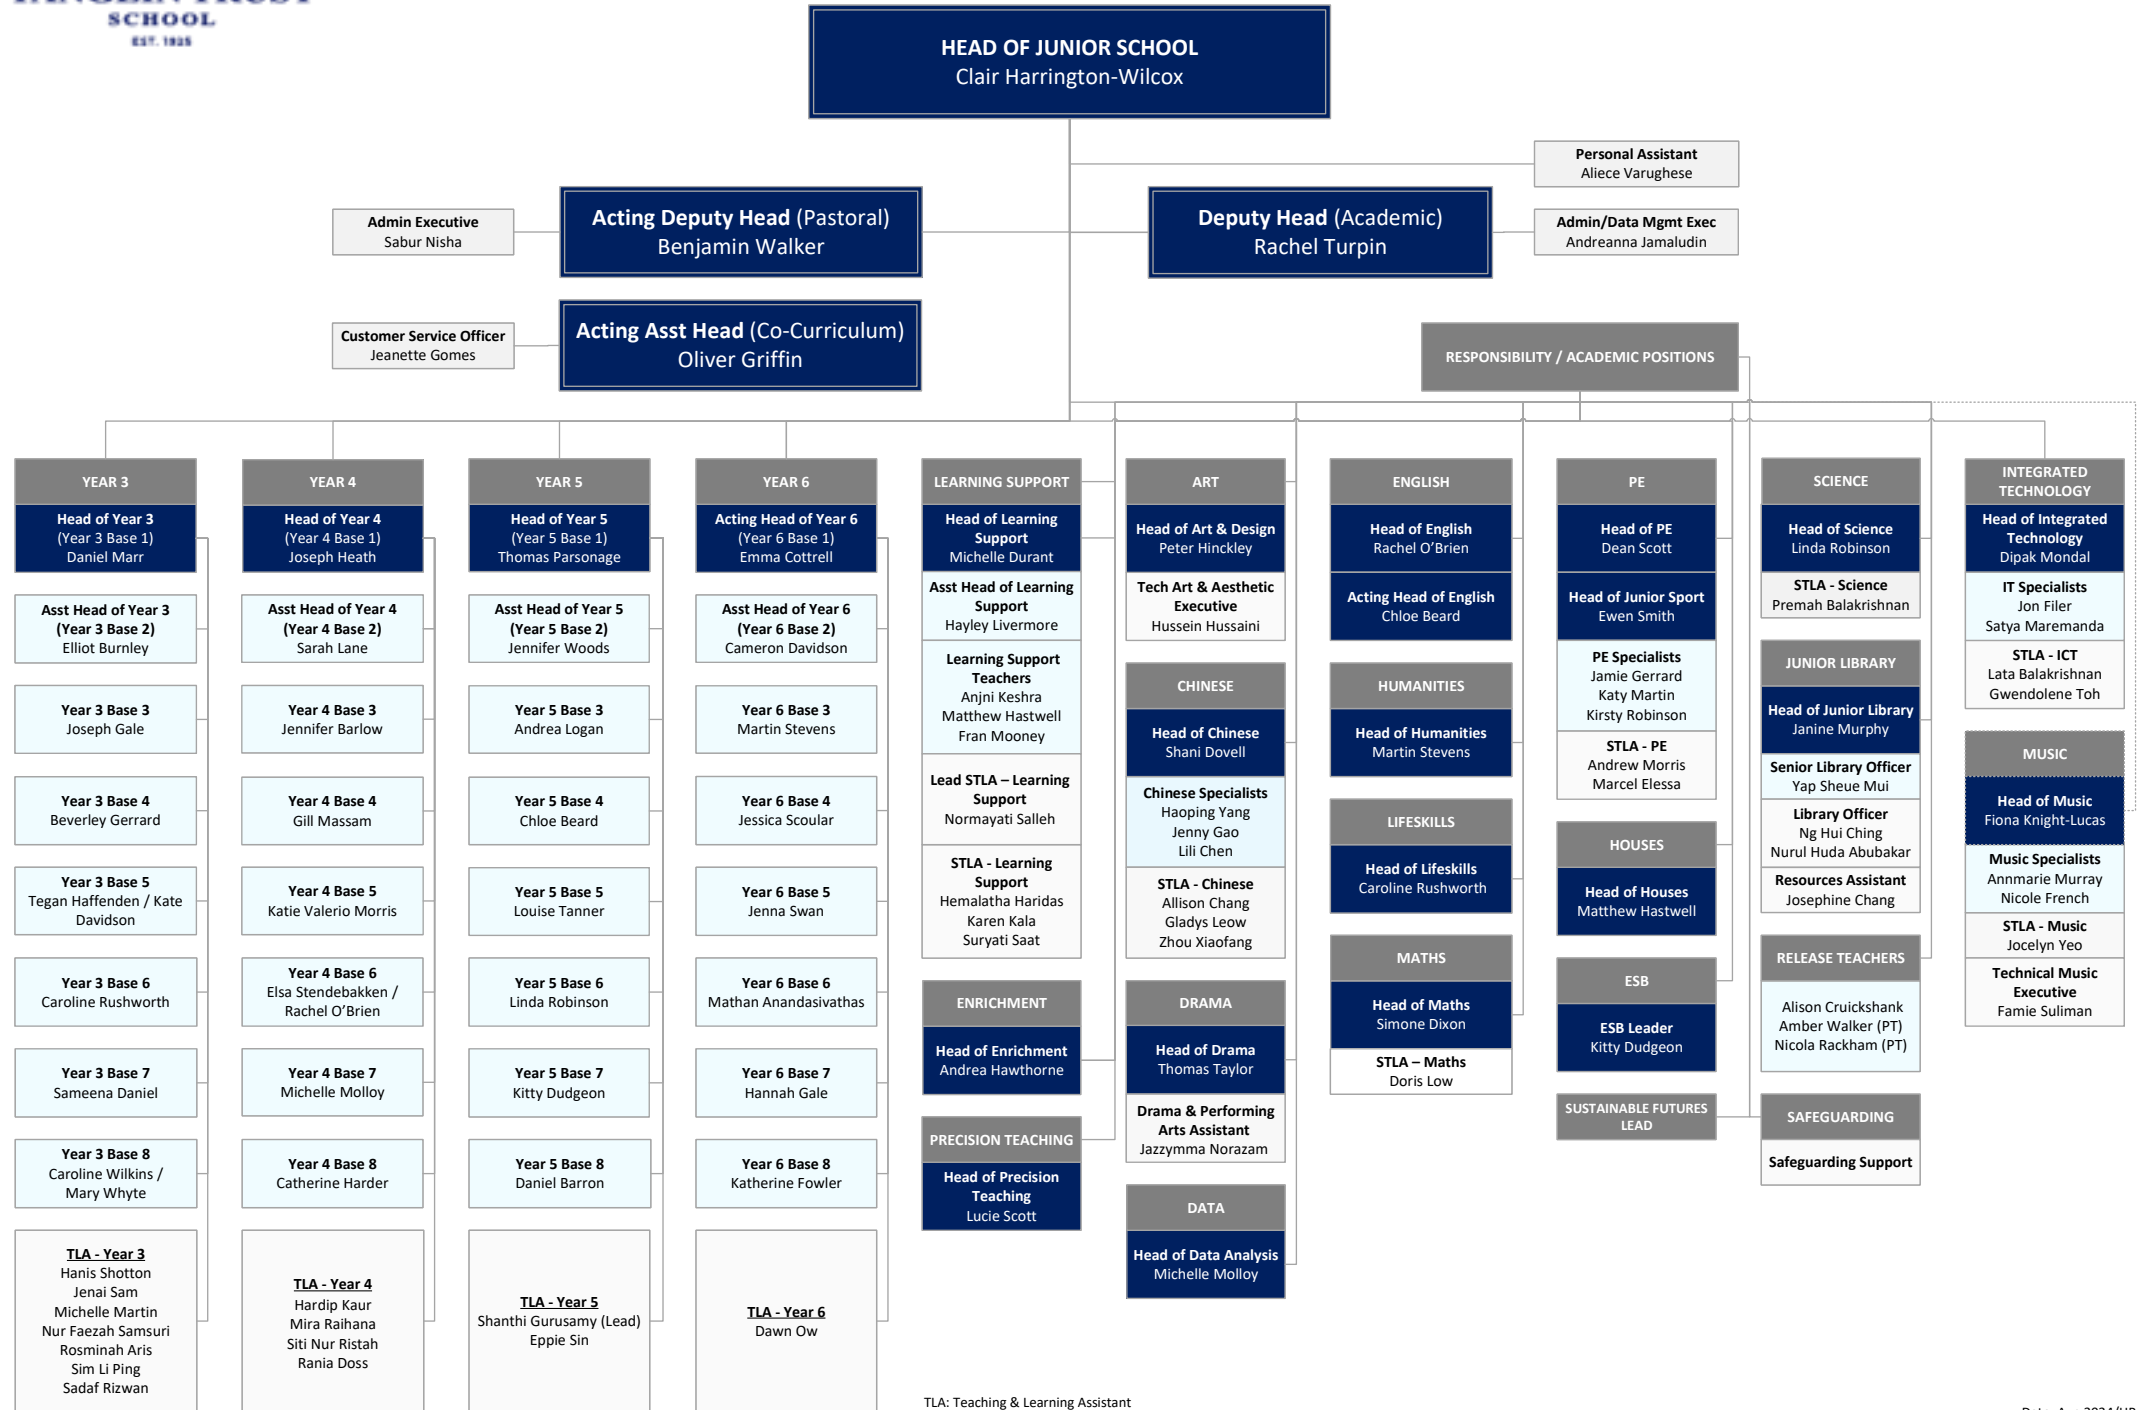

# JUNIOR SCHOOL ORGANISATION STRUCTURE 2024-2025

TLA: Teaching & Learning Assistant  
STLA: Specialist Teaching & Learning Assistant