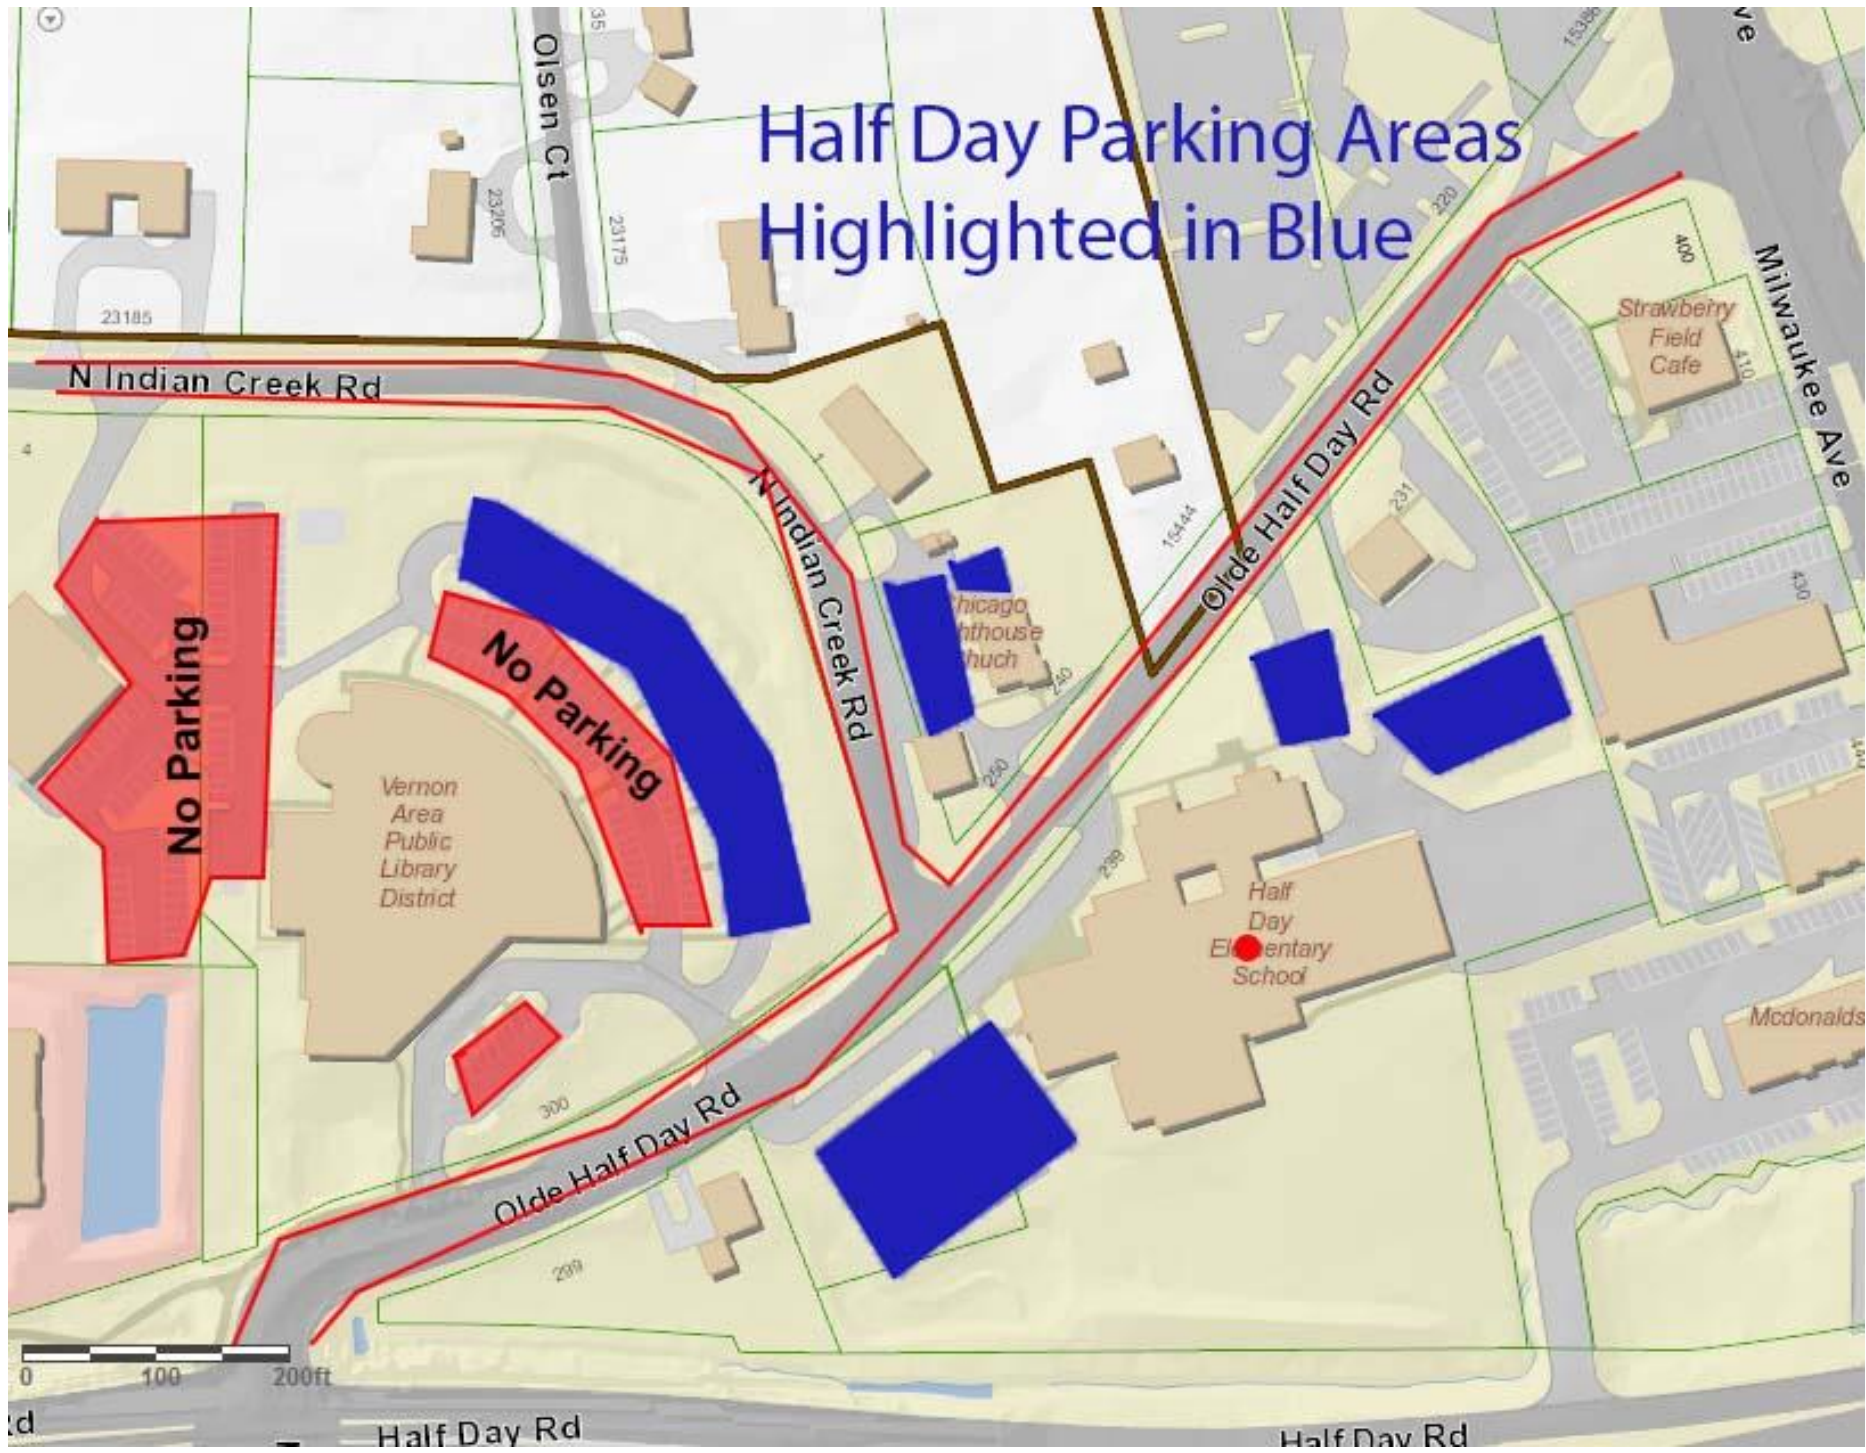

Half Day Parking Areas Highlighted in Blue

No Parking

No Parking

Vernon Area Public Library District

Chicago Lighthouse Church

Half Day Elementary School

Strawberry Field Cafe

Milwaukee Ave

McDonalds

0 100 200ft

Half Day Rd

Half Day Rd