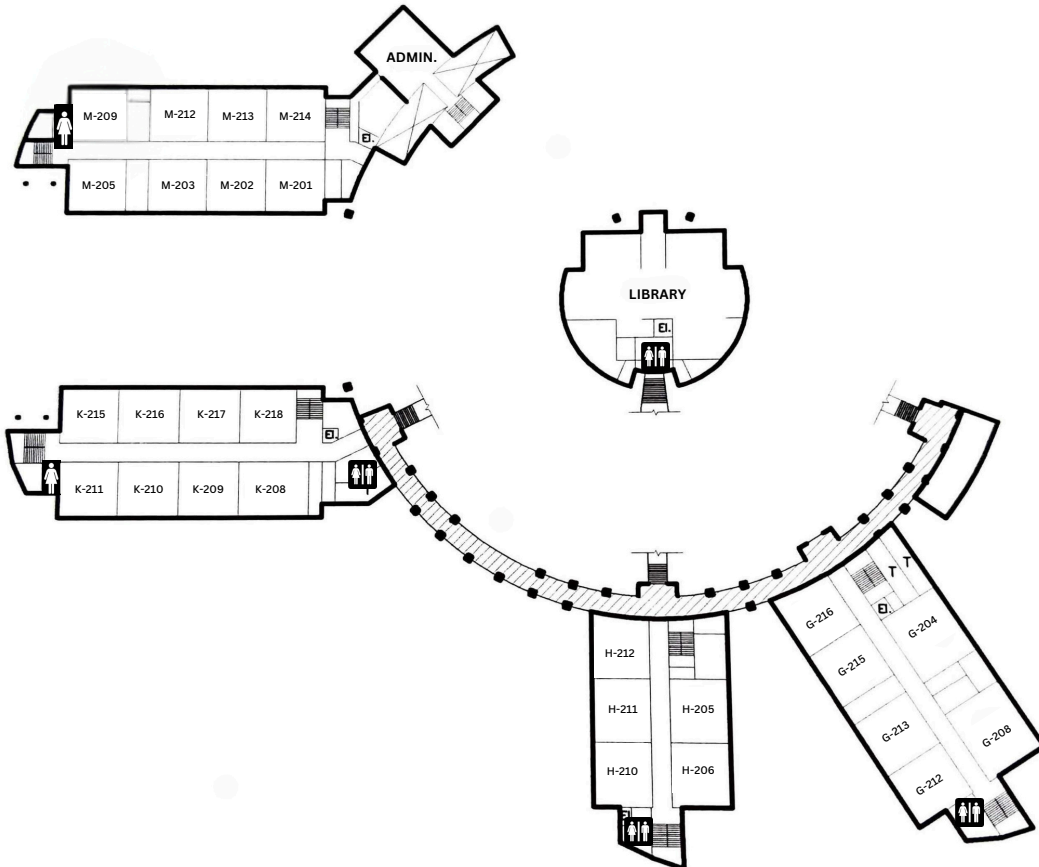

Redlands East Valley High School

First Story Main Campus

Second Story Main Campus

SCALE 1"=40'

Redlands East Valley High School

Portable Classrooms

Back Lot