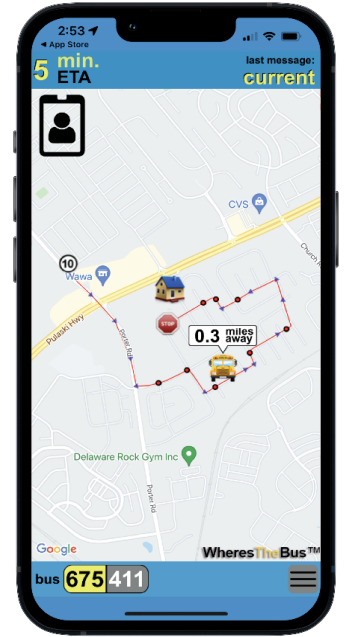

WheresTheBus Parent App

The WheresTheBus™ Parent App is now available to all Charles County Public Schools (MD) bus riding households. This app is free to use and lets you know precisely when your bus will arrive at your bus stop, providing up-to-the-minute arrival time and bus location information.

- Access WheresTheBus™ from any Internet enabled device (smartphone, tablet, PC, iPod).
- Apple iOS and Android apps are available.
- Avoid the weather and wait for the bus in the comfort of your own home.
- Eliminate the stress of rushing to the bus stop and wondering where the bus is.

The WheresTheBus™ app is free to Buford City Schools users, simple, and takes less than 5 minutes to set up.

To sign up:

1. Download the WheresTheBus™ app from the App Store (iOS / Apple) or Google Play Store (Android). You will be prompted to create an account.
2. Select **Charles County Public Schools (MD)** from the dropdown menu.
3. Enter your student's ID # and birthdate and click Save.
4. If your student is assigned transportation, their bus # and stop time will display. Please contact the Transportation Department if the information displayed is incorrect.
5. Log in to the app and access real-time bus information for your student(s).