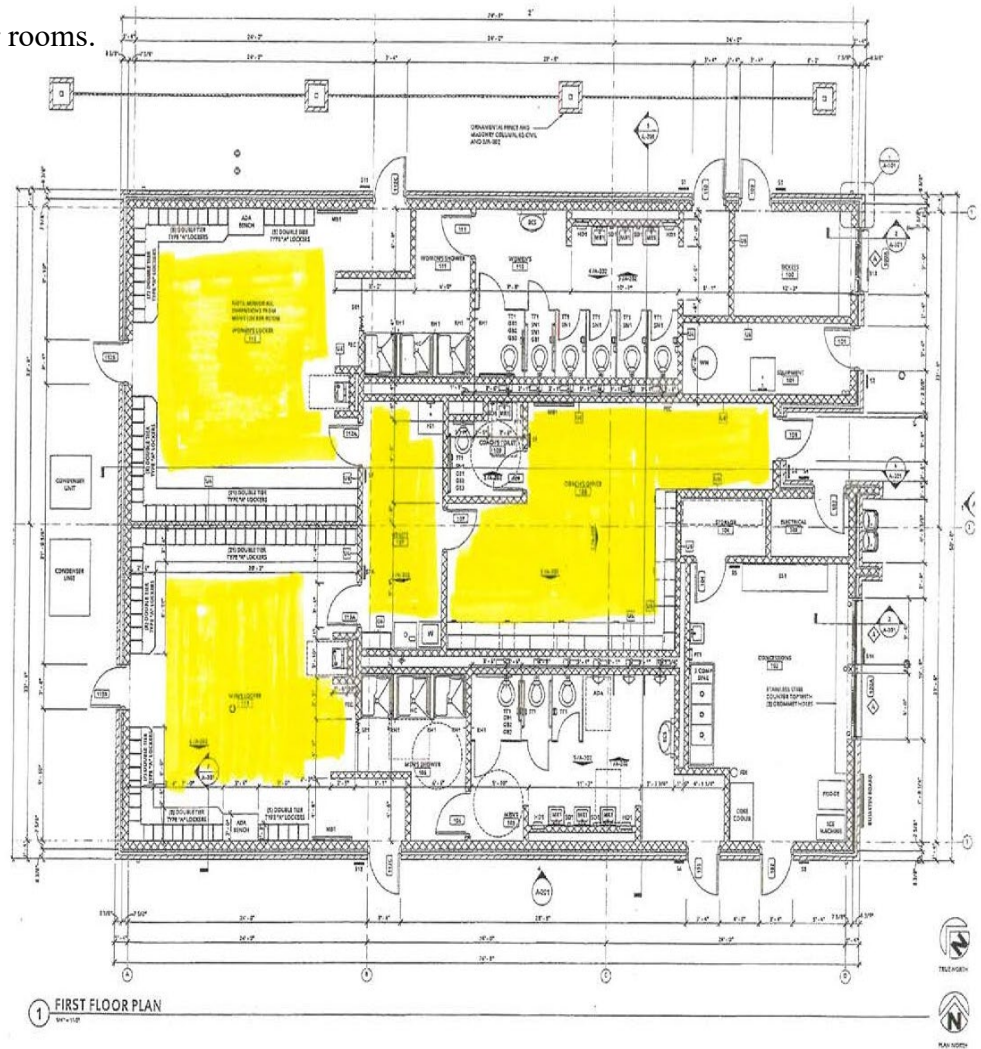

If and when shelter is needed, the following locations will be utilized inside the Baseball/Softball complex:

ONLY INTERIOR WALLS SHOULD BE USED **PLEASE STAND FACING THE WALL**

Gym / Wrestling Room / Cheer Room

Warning: A warning is issued when a hazardous weather or hydrologic event is occurring.

UHS Gym, lower level

Seek shelter in offices and wrestling room.

UHS Track Complex

Seek shelter in office and locker rooms.

1 FIRST FLOOR PLAN