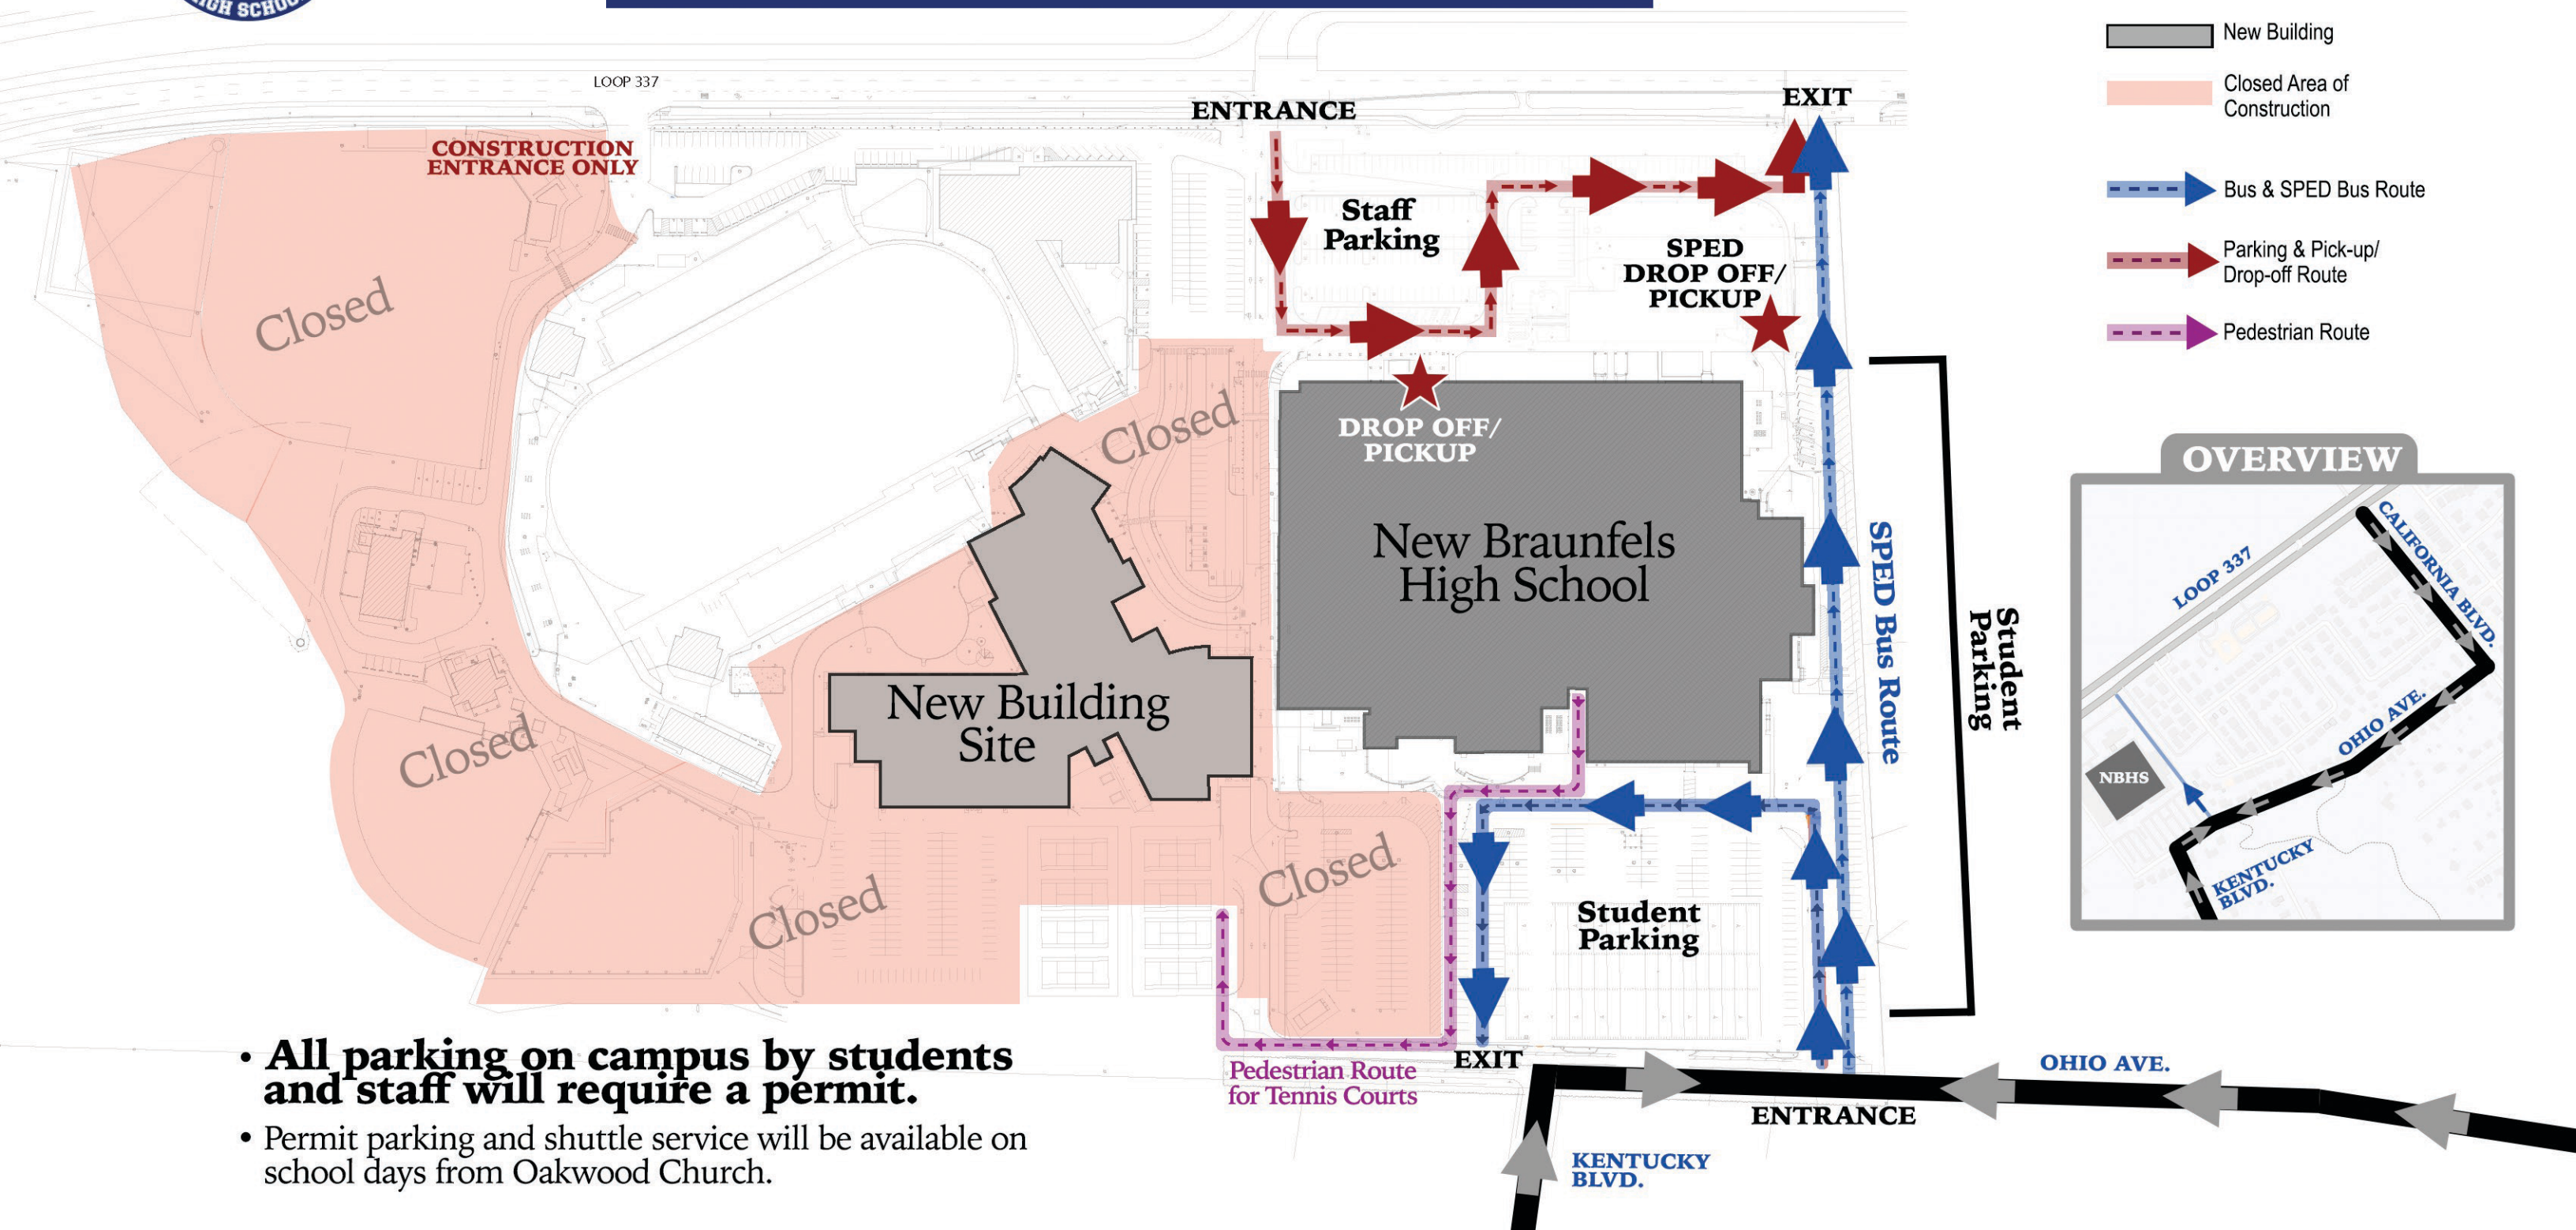

NBHS Traffic Flow Map

As of 8/8/24

Legend

- Existing Building
- New Building
- Closed Area of Construction
- Bus & SPED Bus Route
- Parking & Pick-up/Drop-off Route
- Pedestrian Route

- **All parking on campus by students and staff will require a permit.**
- Permit parking and shuttle service will be available on school days from Oakwood Church.