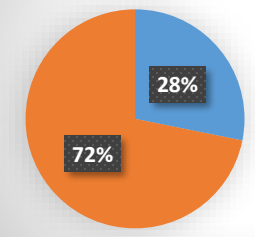

School Year	School Name	League	School City	Public or Private	Total Enrollment	Male Students	Female Students	Total Participants (male)	Total Participants (female)
2023-24	Folsom Middle School	Foothill Athletic League	Folsom	Public	1448	770	678	250	191
		Grade Level		Gender					
		6th	7th	8th	Boys	Girls			
Girls Volleyball	6	7	13		26				
Boys Volleyball	6	6	10	22					
Boys Cross Country	15	16	14	45					
Girls Cross Country	11	2	6		19				
Girls Soccer	2	9	11		22				
Boys Soccer	3	11	11	25					
Boys Basketball	6	7	12	25					
Girls Basketball	6	6	12		24				
Boys Wrestling	10	11	26	47					
Grils Wrestling			2		2				
Track and Field 6th	45			21	24				
Track and Field 7th		75		37	38				
Track and Field 8th			64	28	36				
						Total			
Totals	110	150	181	250	191	441			

Male Student-Athletes

- Total Participants (male)
- Non-participants (male)

Female Student-Athletes

- Total Participants (female)
- Non-participants (female)