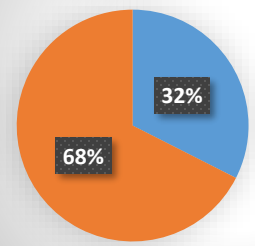

School Year	School Name	League	School City	Public or Private	Total Enrollment	Male Students	Female Students	Total Participants (male)	Total Participants (female)
2023-24	Folsom Middle School	Foothill Athletic League	Folsom	Public	1448	770	678	250	191
		Grade Level		Gender					
		6th	7th	8th	Boys	Girls			
Girls Volleyball	6	7	13		26				
Boys Volleyball	6	6	10	22					
Boys Cross Country	15	16	14	45					
Girls Cross Country	11	2	6		19				
Girls Soccer	2	9	11		22				
Boys Soccer	3	11	11	25					
Boys Basketball	6	7	12	25					
Girls Basketball	6	6	12		24				
Boys Wrestling	10	11	26	47					
Grils Wrestling			2		2				
Track and Field 6th	45			21	24				
Track and Field 7th		75		37	38				
Track and Field 8th			64	28	36				
						Total			
Totals	110	150	181	250	191	441			

Male Student-Athletes

- Total Participants (male)
- Non-participants (male)

Female Student-Athletes

- Total Participants (female)
- Non-participants (female)