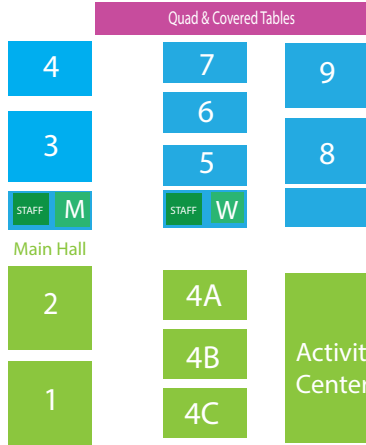

Lincoln High School

790 J St, Lincoln CA 95648
(916)645-6360
Home of the Fighting Zebras
2024-2025

30's/40's
Portables

PHS Overflow,
District Portables
& LHS 64

- PHS
- PHS
- PHS
- PHS
- Psych Annex
- WPUSD TECHNOLOGY SUITE 200
- WPUSD ECAT SUITE 100
- 64
- WPUSD Maintenance Shed

6th Street

Lee Gym & Cafeteria

Quad Hall

Library & Pence Gym/Performing Arts

70's Building

J Street