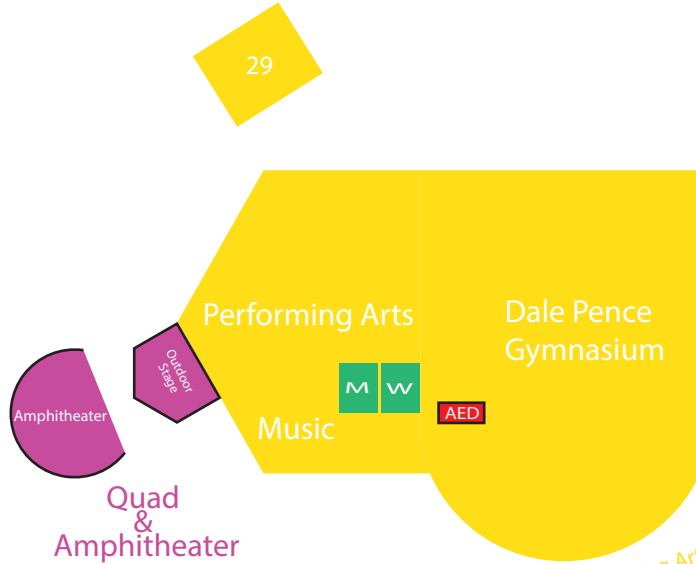

Lincoln High School

790 J St, Lincoln CA 95648
(916)645-6360
Home of the Fighting Zebras
2024-2025

30's/40's
Portables

PHS Overflow,
District Portables
& LHS 64

- PHS
- PHS
- PHS
- PHS
- Psych Annex
- WPUSD TECHNOLOGY SUITE 200
- WPUSD ECAT SUITE 100
- 64
- WPUSD Maintenance Shed

6th Street

Lee Gym & Cafeteria

Quad Hall

Library & Pence Gym/Performing Arts

70's Building

J Street