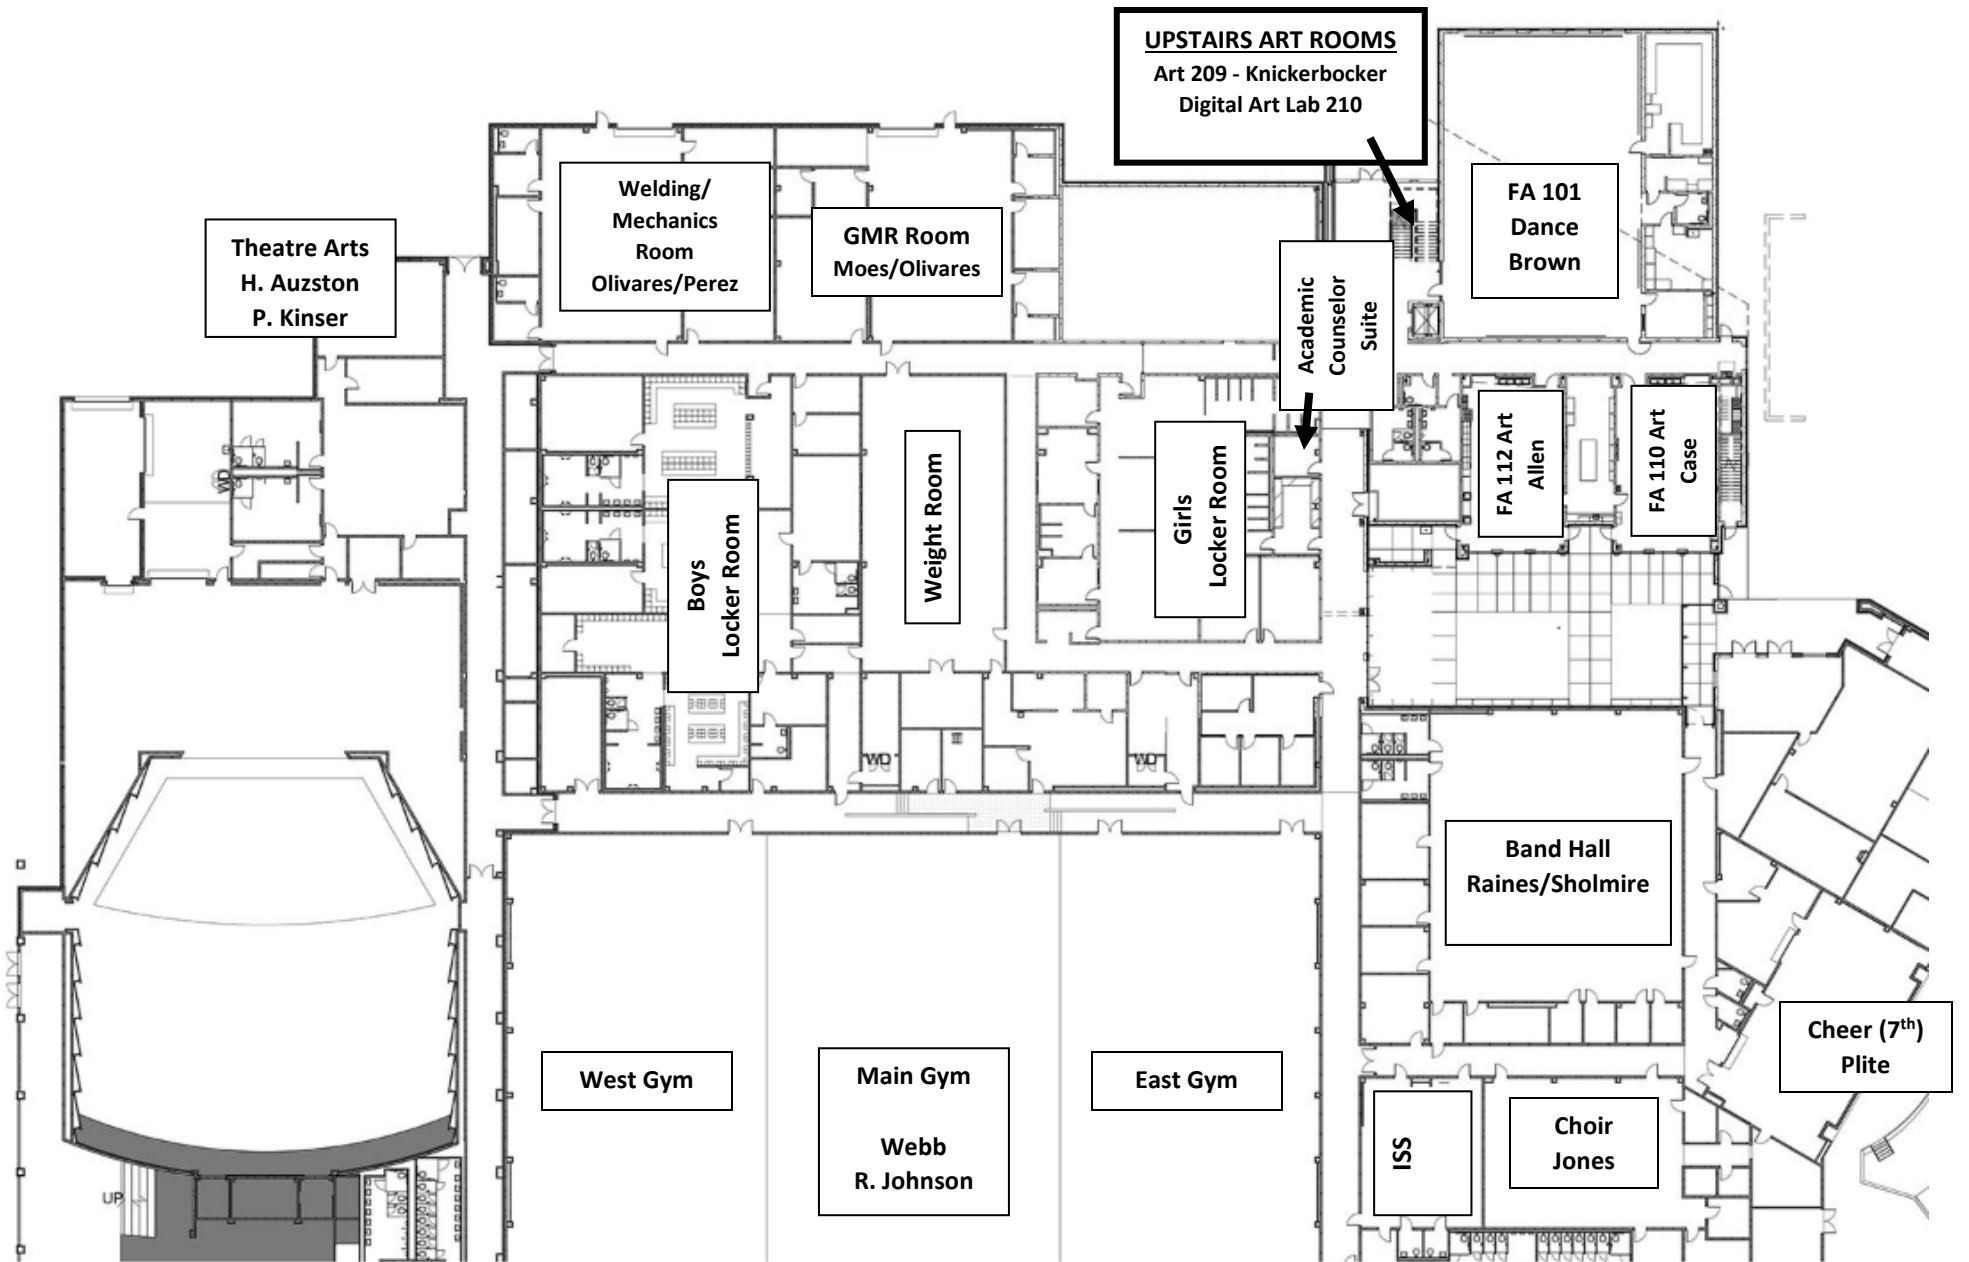

Fine Arts/CTE/Athletic Wing

ACADEMIC WING FIRST FLOOR

rs M. Bourgeois, AIA
 ry C. Weiss, AIA
 S. Vallerius, AIA

Drawing Pl
 N

Santa Fe High School Sclen
 Santa Fe Independent Scl
 Graphics Floor Plan
 Scale:)
 NORT

ACADEMIC WING SECOND FLOOR

Santa Fe High Scho
 Santa Fe Independen
 Graphics Floor I