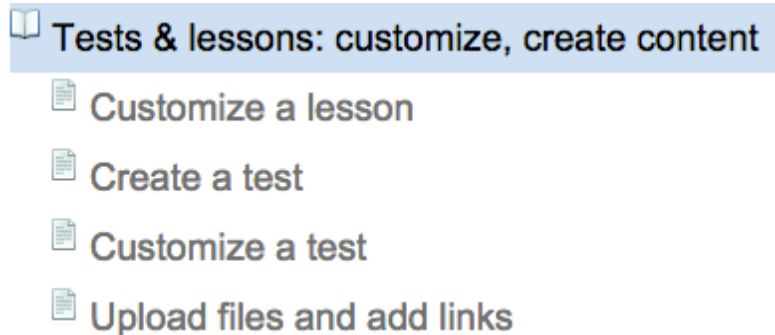

- Tutorials to customize and create lessons and tests