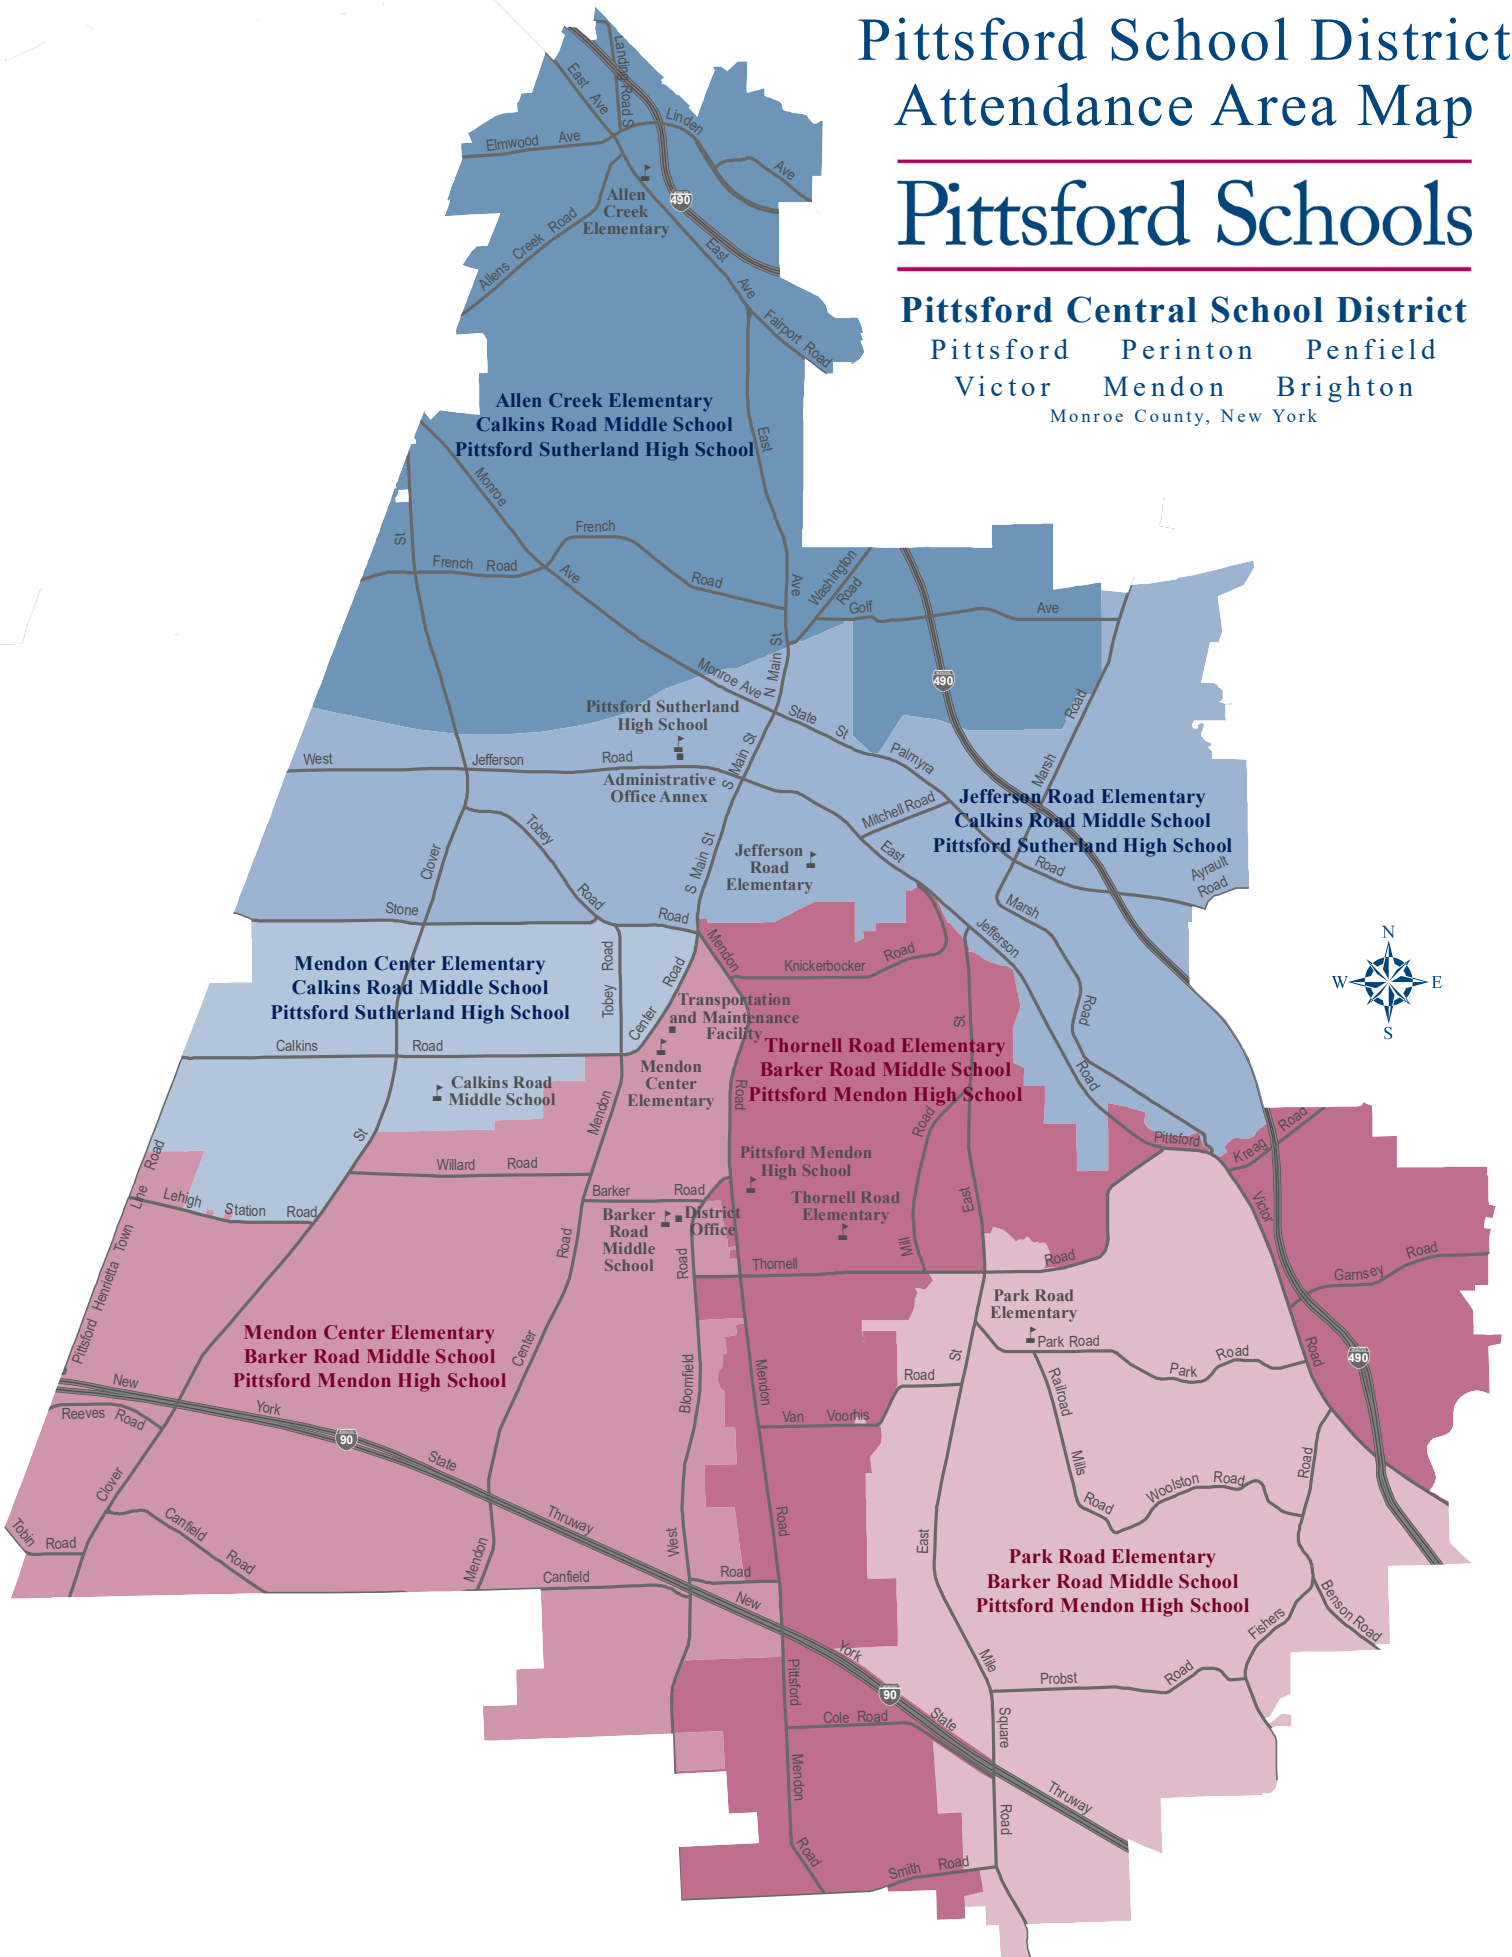

Pittsford School District Attendance Area Map

Pittsford Schools

Pittsford Central School District
Pittsford Perinton Penfield
Victor Mendon Brighton
Monroe County, New York

Pittsford Central School District Attendance Areas

Lacoma Lane
Laird Lane
Lake Lacoma Dr
Lancashire Way
Lily Pond Lane
Locke Dr
Mile Square Road
(644-933 All,
968-980 Even)
Miles Cutting Lane
Mill Valley Road
Monterey Dr
Musket Lane
Oak Brook Cir
Oak Grove
Old Bridge Cir
Old Forge Lane
Old Stonefield Way
Park Road
Park Bluff Way
Park Forest Dr
Park View Dr
Parkridge Dr
Pine Needles Dr
Pinehill Dr
Pittsford Victor Road
(589-1407 Odd)
Pond View Dr
Powder Mill Dr
Preston Cir
Probst Road
Railroad Mills Road
Risewood Lane
Rosewood Dr
Royal Hunt Lane
Royal View