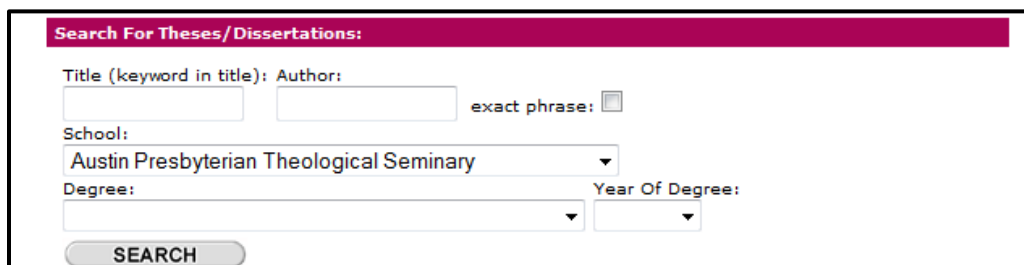

You will only be able to access abstract information about the projects through TREN, but you are also given the option of purchasing a paper or electronic copy of the project.

Print copies of projects

Print copies of DMin Projects are generally submitted to the library and can be found on the 2nd floor. Projects are cataloged in Sophi Search and can be searched [using this link](#) (also found under the Databases for Dissertations tab on the Research Tools page as discussed above). Additional search terms can be added to refine your results.

If you have questions, please contact us at library@austinseminary.edu.