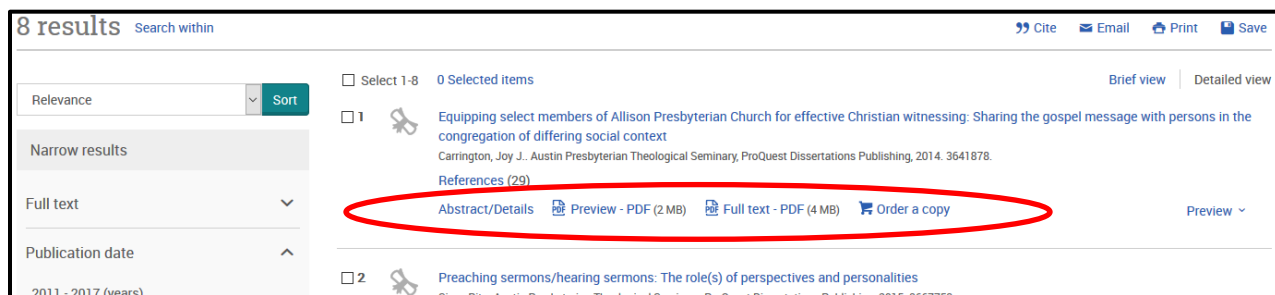

Through TREN

DMin projects submitted from the late 1990s through 2012 are indexed in the Theological Research Exchange Network (TREN). To search these 99 projects, go to www.tren.com (or use the TREN link on the Research Tools page) and click on "Advanced Search."