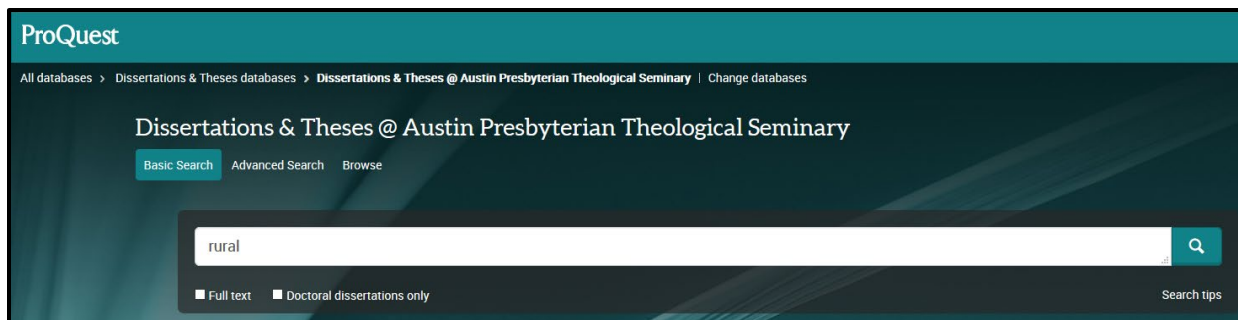

When you find a project of interest, you can view an abstract, preview, or the full text online. You also have the option of purchasing a print copy.