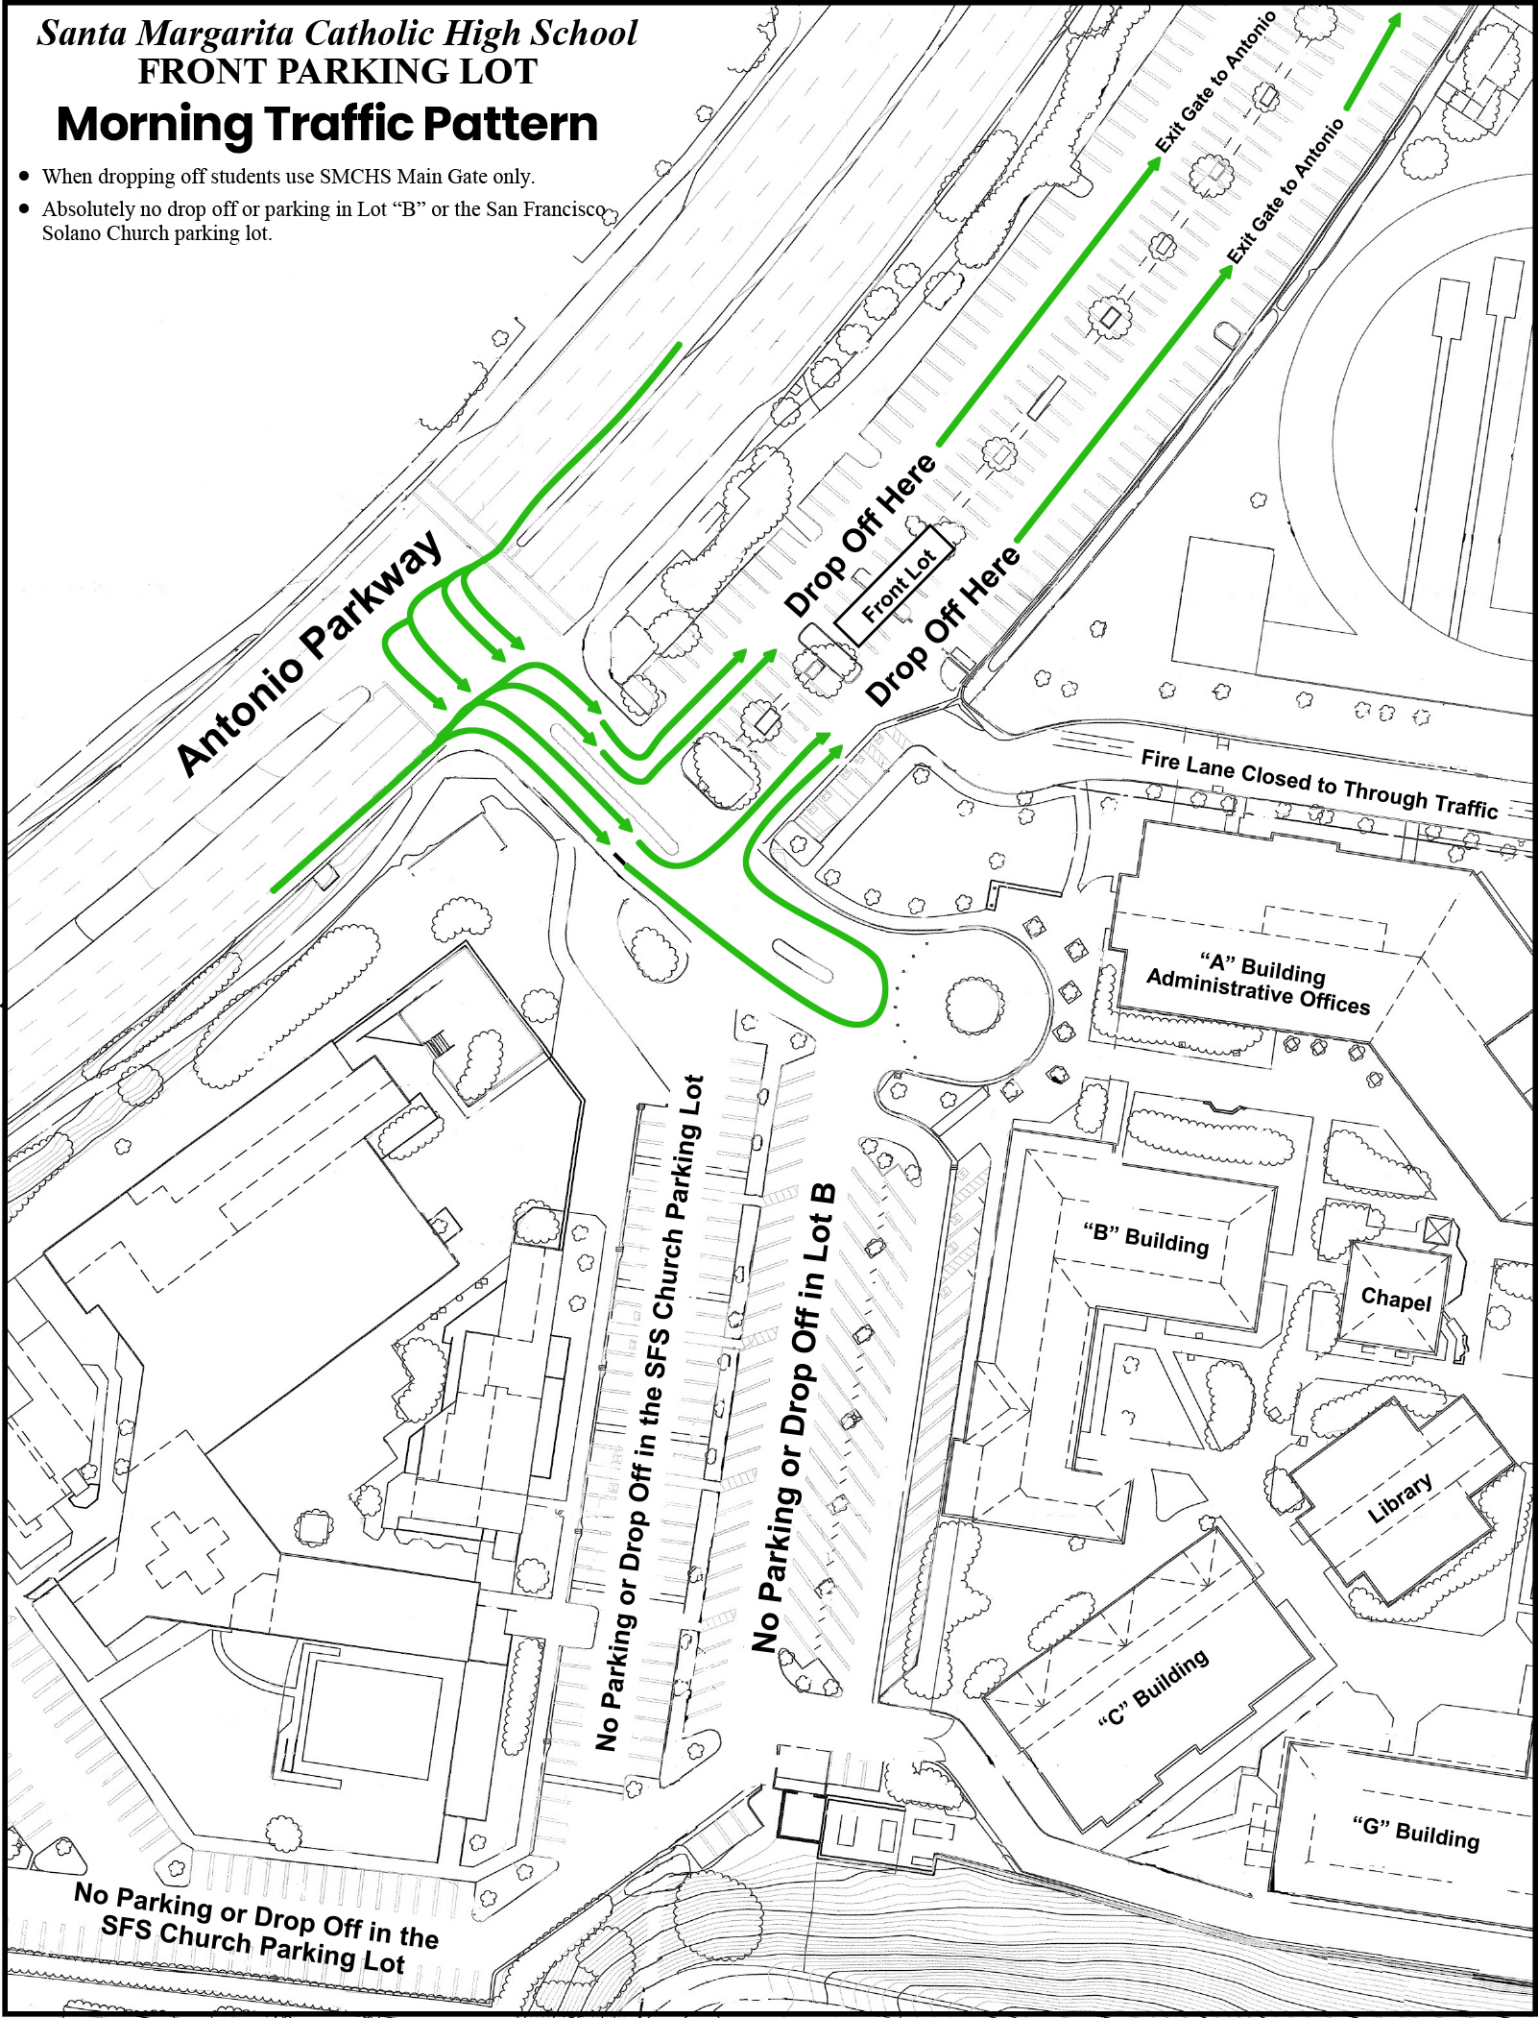

Santa Margarita Catholic High School FRONT PARKING LOT

Morning Traffic Pattern

- When dropping off students use SMCHS Main Gate only.
- Absolutely no drop off or parking in Lot "B" or the San Francisco Solano Church parking lot.

Santa Margarita Catholic High School FRONT PARKING LOT AFTERNOON TRAFFIC PATTERN

- When picking up students use SMCHS Main Gate or SFS Gate.
- Absolutely no parking in Lot "B" or the San Francisco Solano Church parking lot.

Santa Margarita Catholic High School BACK LOT TRAFFIC PATTERN

JV Baseball Field

Softball Field

Tennis Courts

Eagle Athletic Center

Pick Up and Drop Off Here

Pick Up and Drop Off Here

Pool

Plano Trabuco Road