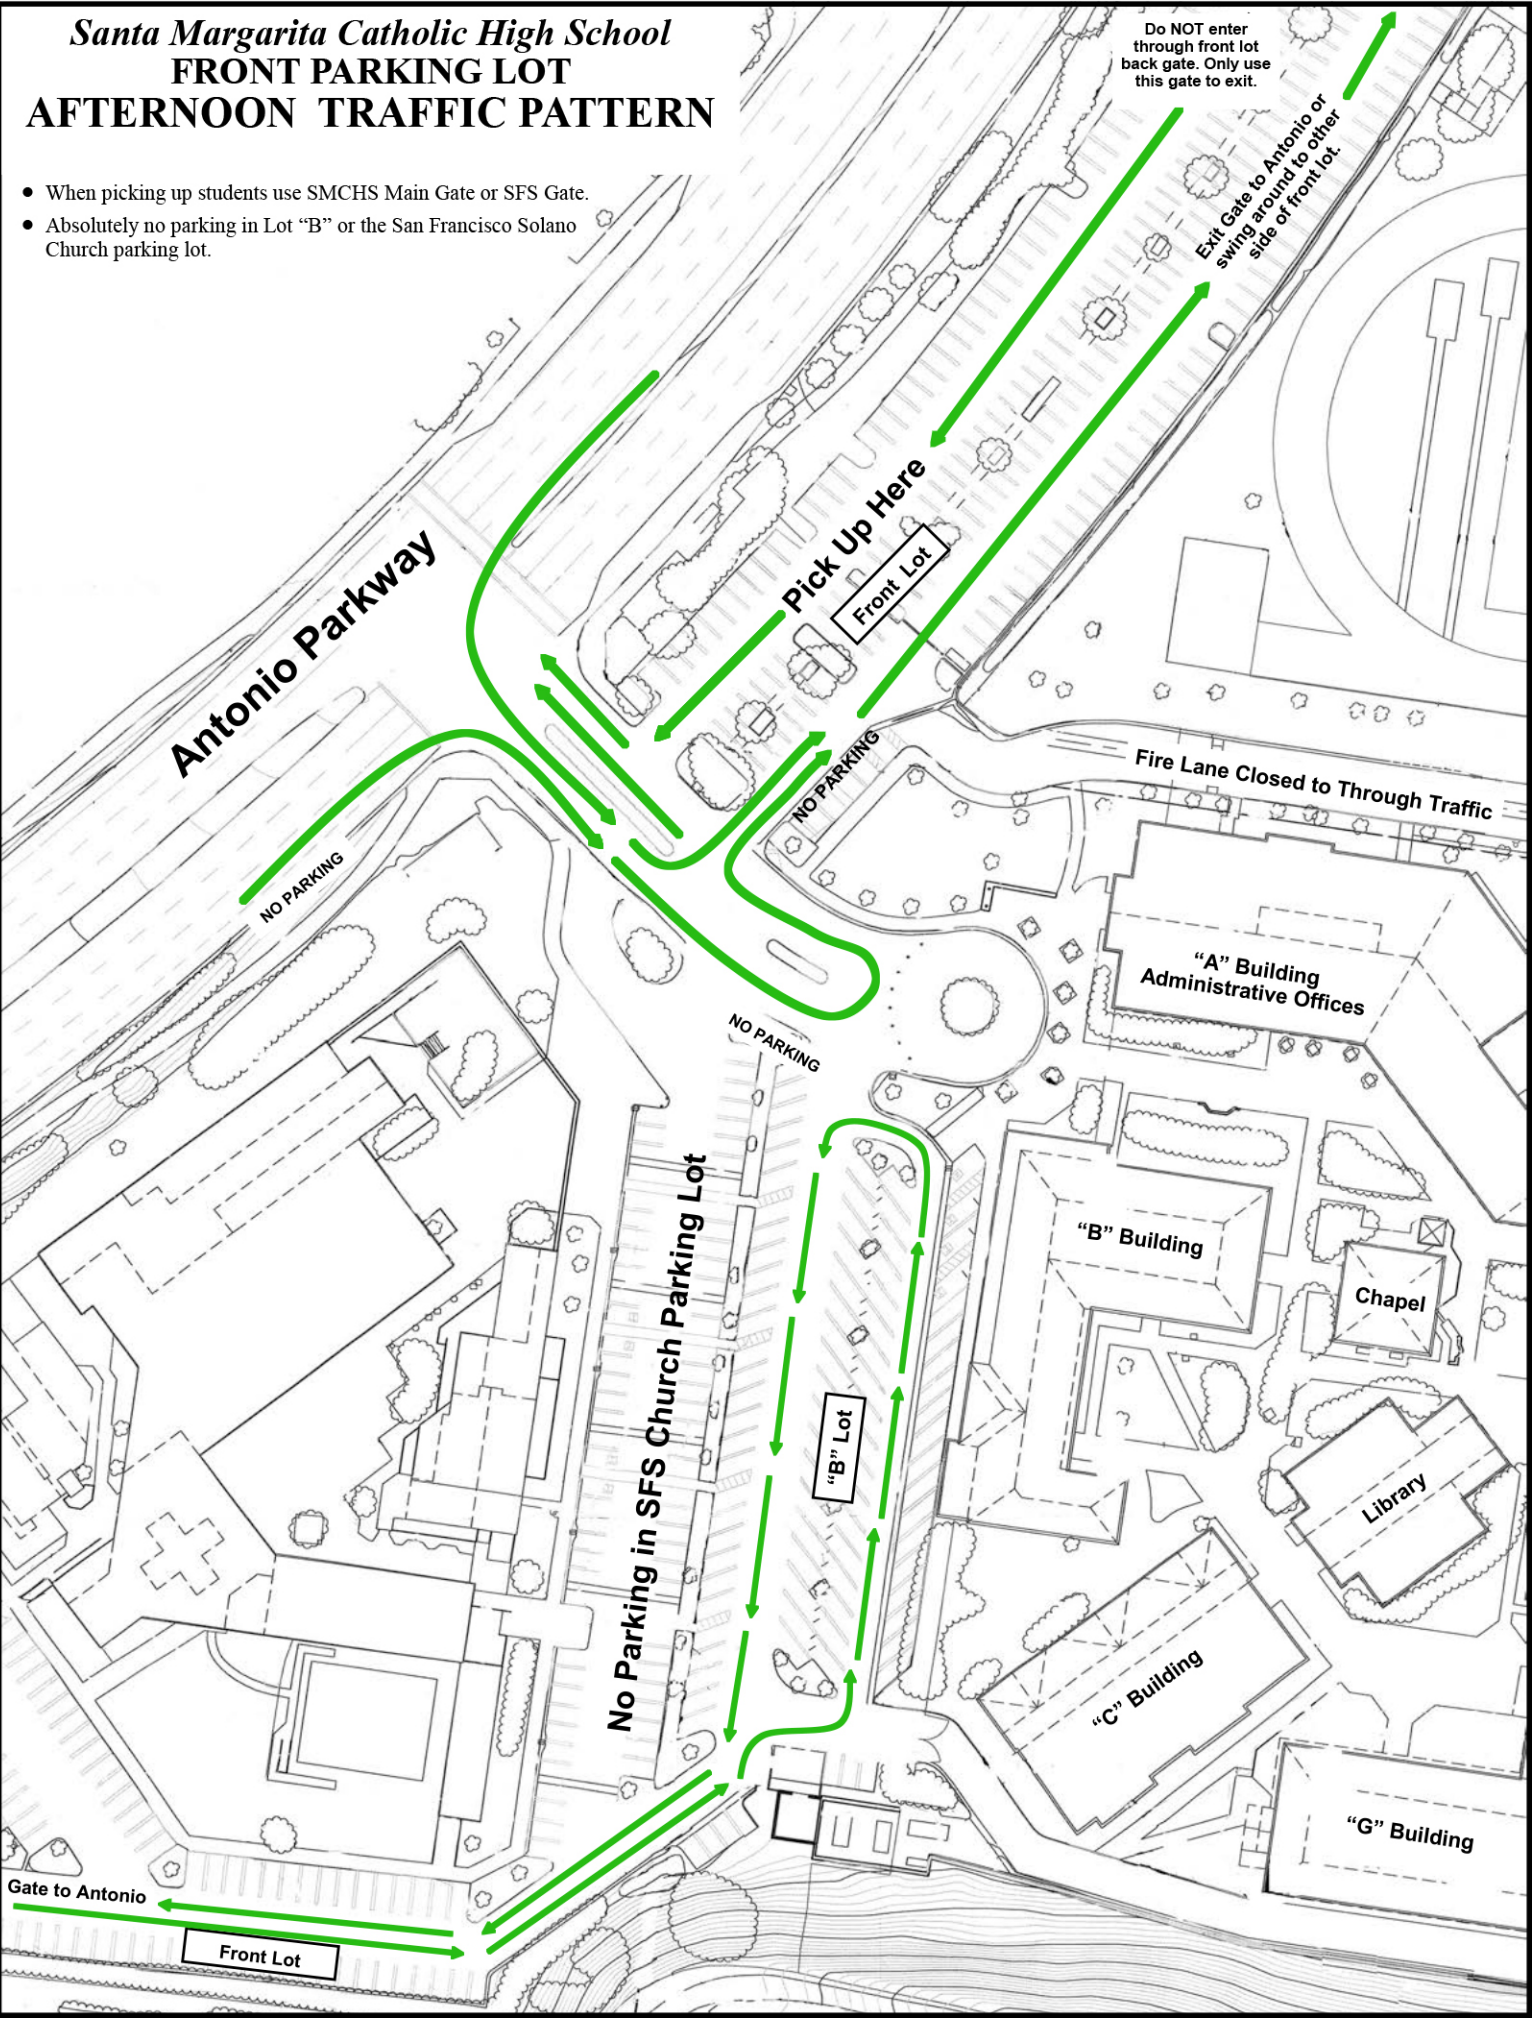

Santa Margarita Catholic High School FRONT PARKING LOT

Morning Traffic Pattern

- When dropping off students use SMCHS Main Gate only.
- Absolutely no drop off or parking in Lot "B" or the San Francisco Solano Church parking lot.

Santa Margarita Catholic High School FRONT PARKING LOT AFTERNOON TRAFFIC PATTERN

- When picking up students use SMCHS Main Gate or SFS Gate.
- Absolutely no parking in Lot "B" or the San Francisco Solano Church parking lot.

Santa Margarita Catholic High School BACK LOT TRAFFIC PATTERN

JV Baseball Field

Softball Field

Tennis Courts

Eagle Athletic Center

Pick Up and Drop Off Here

Pick Up and Drop Off Here

Pool

Plano Trabuco Road