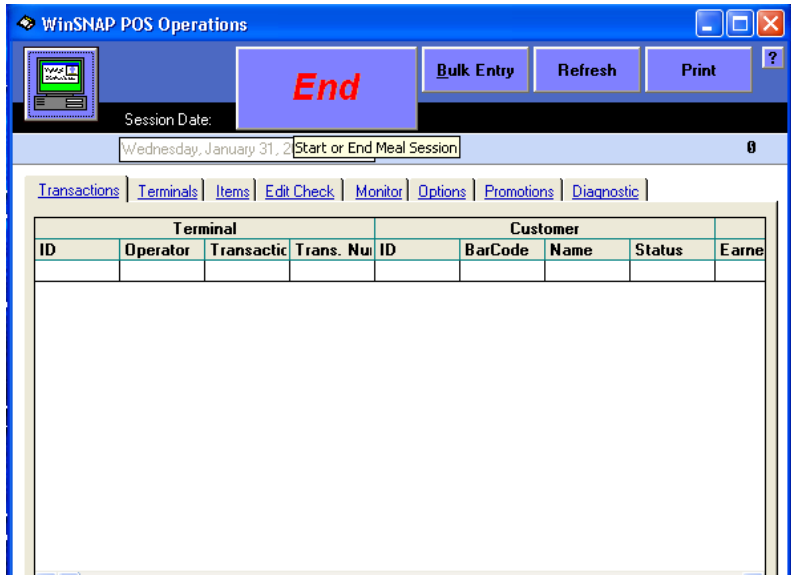

## Basic WebSMARTT Screens

Click on this to open Quick Launch Bar if it isn't open already.

Click on Green Arrow to Start POS Session.

Click on Start to Start Session

Click on the Session you want to start (Either Breakfast or Lunch)

Click on End to end your session. If you are ending breakfast, you will have to start the lunch session now by starting all over again.