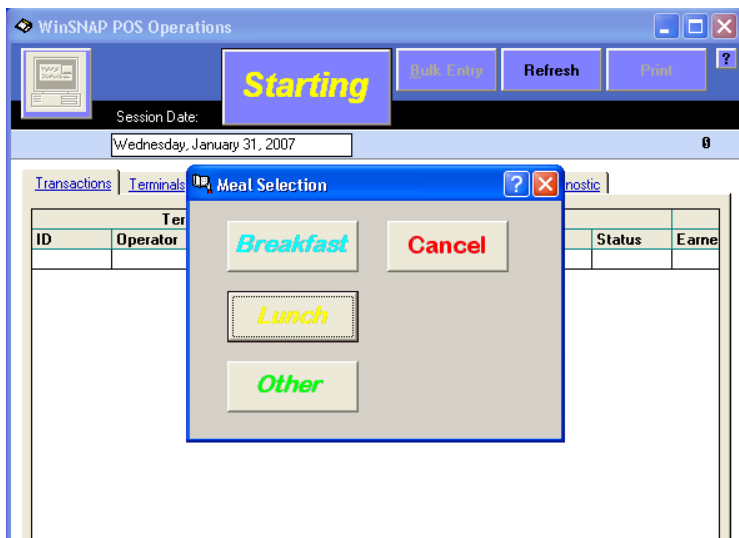

## Basic WebSMARTT Screens

Click on this to open Quick Launch Bar if it isn't open already.

Click on Green Arrow to Start POS Session.

Click on Start to Start Session

Click on the Session you want to start (Either Breakfast or Lunch)