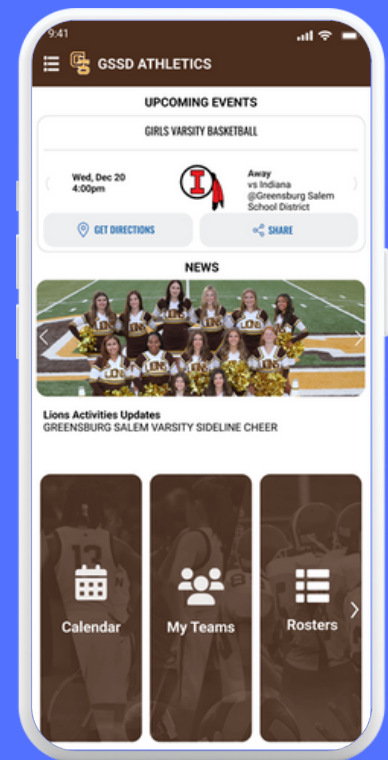

Download your School Athletic App!

1 Download Activity Scheduler

2 Select your State

3 Select your School

Your School Icon will now show in your home screen

Welcome to your team's app!

Get the latest on all Athletics and Activities