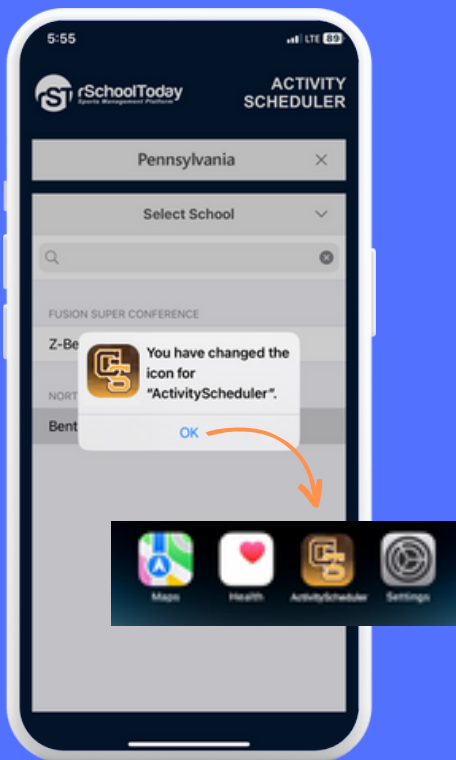

Download your School Athletic App!

1 Download Activity Scheduler

2 Select your State

3 Select your School

Your School Icon will now show in your home screen

Welcome to your team's app!

Get the latest on all Athletics and Activities