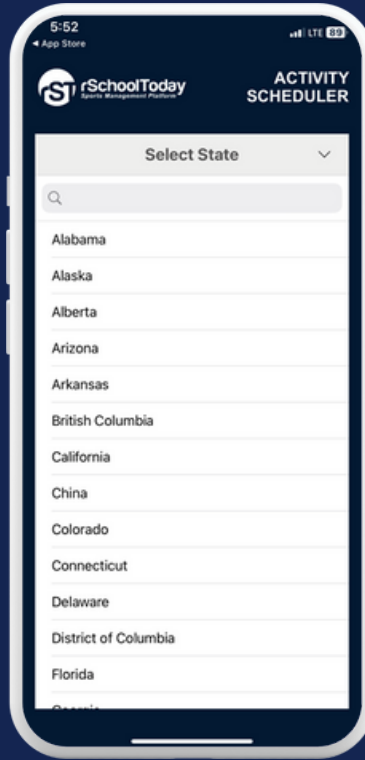

Download your School Athletic App!

1 Download Activity Scheduler

2 Select your State

3 Select your School

Your School Icon will now show in your home screen

Welcome to your team's app!

Get the latest on all Athletics and Activities