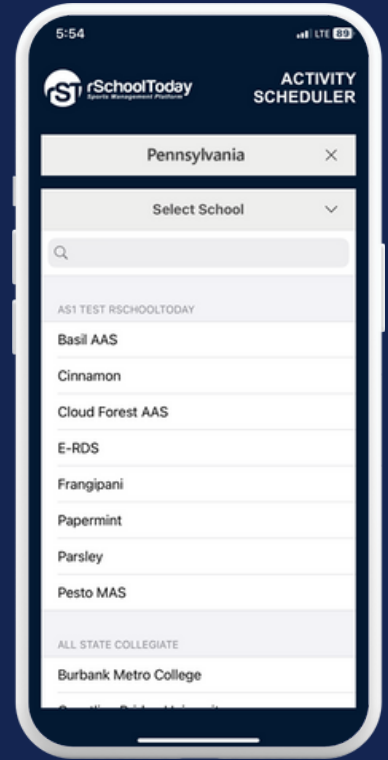

Download your School Athletic App!

1 Download Activity Scheduler

2 Select your State

3 Select your School

Your School Icon will now show in your home screen

Welcome to your team's app!

Get the latest on all Athletics and Activities