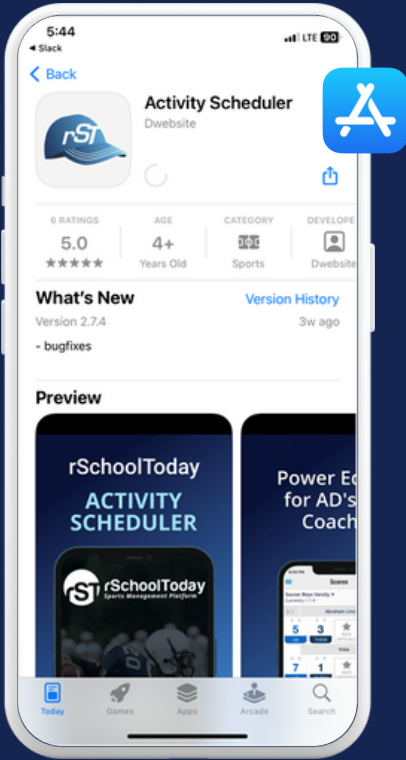

Download your School Athletic App!

1 Download Activity Scheduler

2 Select your State

3 Select your School

Your School Icon will now show in your home screen

Welcome to your team's app!

Get the latest on all Athletics and Activities