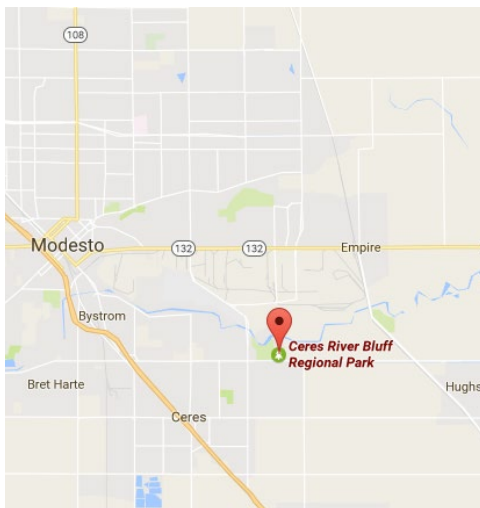


FOOTHILL HORIZONS OUTDOOR SCHOOL
COUNSELOR PICK UP LOCATION:
CERES RIVER BLUFF PARK,
3761 E HATCH RD, MODESTO, CA 95351

Counselor Training:

Saturday, October 5, 2024 – 7:30am-5:00pm

Transportation Provided to FHOS – Meet at Ceres River Bluff Park

7:30am – check in begins, must have your signed application

8:00am – buses depart for Sonora

9:30am – 3:15pm Training Sessions (lunch will be provided)

3:30pm – buses depart Foothill to return to Ceres River Bluff Park

5:00pm – Arrive back at Ceres River Bluff Park

DIRECTIONS
From Highway 99

1. Take exit 223
 2. Head east on Hatch Rd
 3. Continue for 3 miles
 4. Turn left into **Ceres River Bluff Regional Park**
 5. Follow signs to our table
- Look for big yellow buses that say:
"FOOTHILL HORIZONS OUTDOOR SCHOOL"