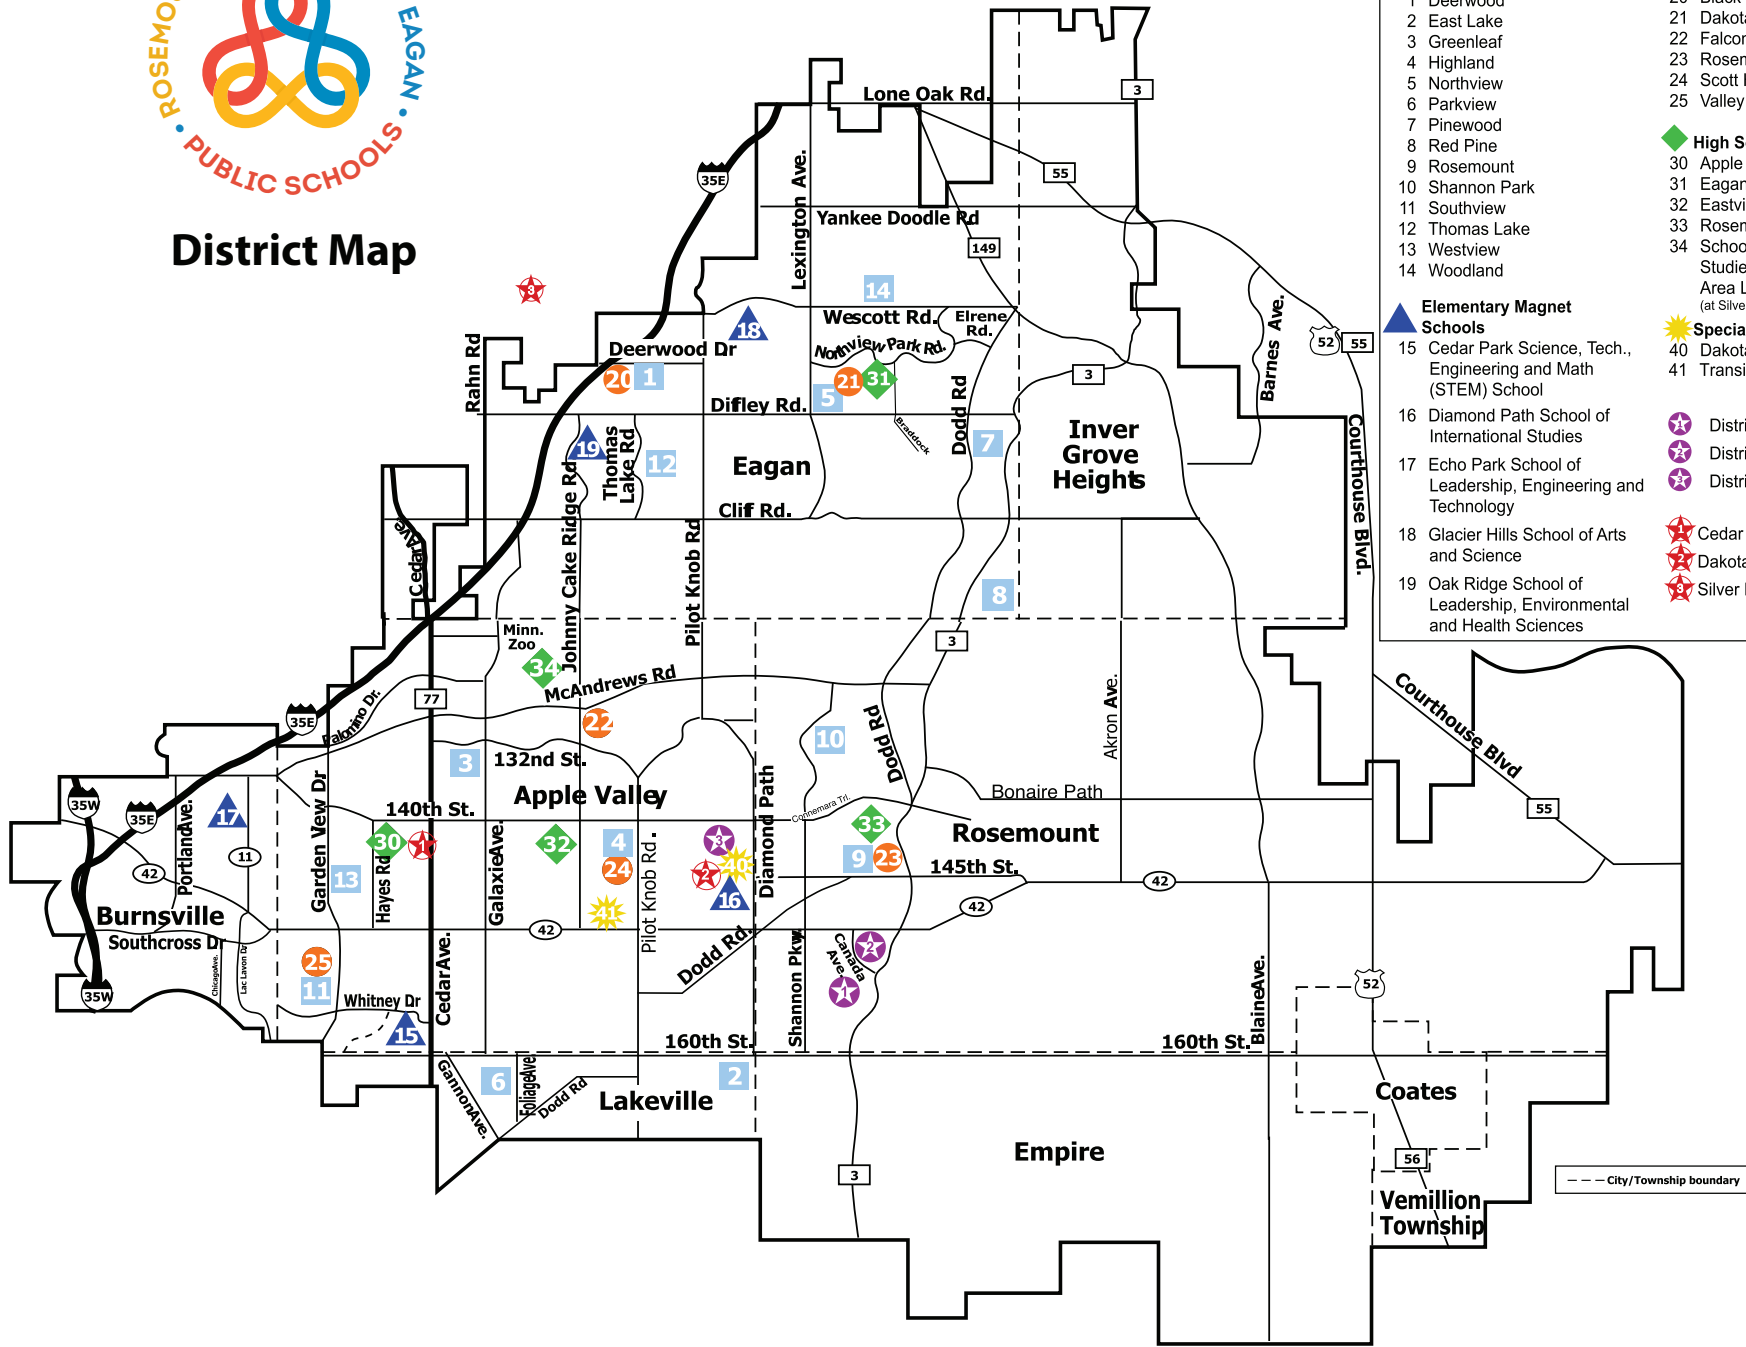

District Map

- | | |
|--|---|
| ■ Elementary Schools | ● Middle Schools |
| 1 Deerwood | 20 Black Hawk |
| 2 East Lake | 21 Dakota Hills |
| 3 Greenleaf | 22 Falcon Ridge |
| 4 Highland | 23 Rosemount |
| 5 Northview | 24 Scott Highlands |
| 6 Parkview | 25 Valley Middle School of STEM |
| 7 Pinewood | |
| 8 Red Pine | ◆ High Schools |
| 9 Rosemount | 30 Apple Valley |
| 10 Shannon Park | 31 Eagan |
| 11 Southview | 32 Eastview |
| 12 Thomas Lake | 33 Rosemount |
| 13 Westview | 34 School of Environmental Studies |
| 14 Woodland | Area Learning Center (at Silver Bell Learning Center) |
| ▲ Elementary Magnet Schools | ☀ Special Education School |
| 15 Cedar Park Science, Tech., Engineering and Math (STEM) School | 40 Dakota Ridge |
| 16 Diamond Path School of International Studies | 41 Transition Plus |
| 17 Echo Park School of Leadership, Engineering and Technology | ☆ District Office |
| 18 Glacier Hills School of Arts and Science | ☆ District Office East |
| 19 Oak Ridge School of Leadership, Environmental and Health Sciences | ☆ District Service Center |
| | ★ Cedar Valley Learning Center |
| | ★ Dakota Valley Learning Center |
| | ★ Silver Bell Learning Center |

--- City/Township boundary