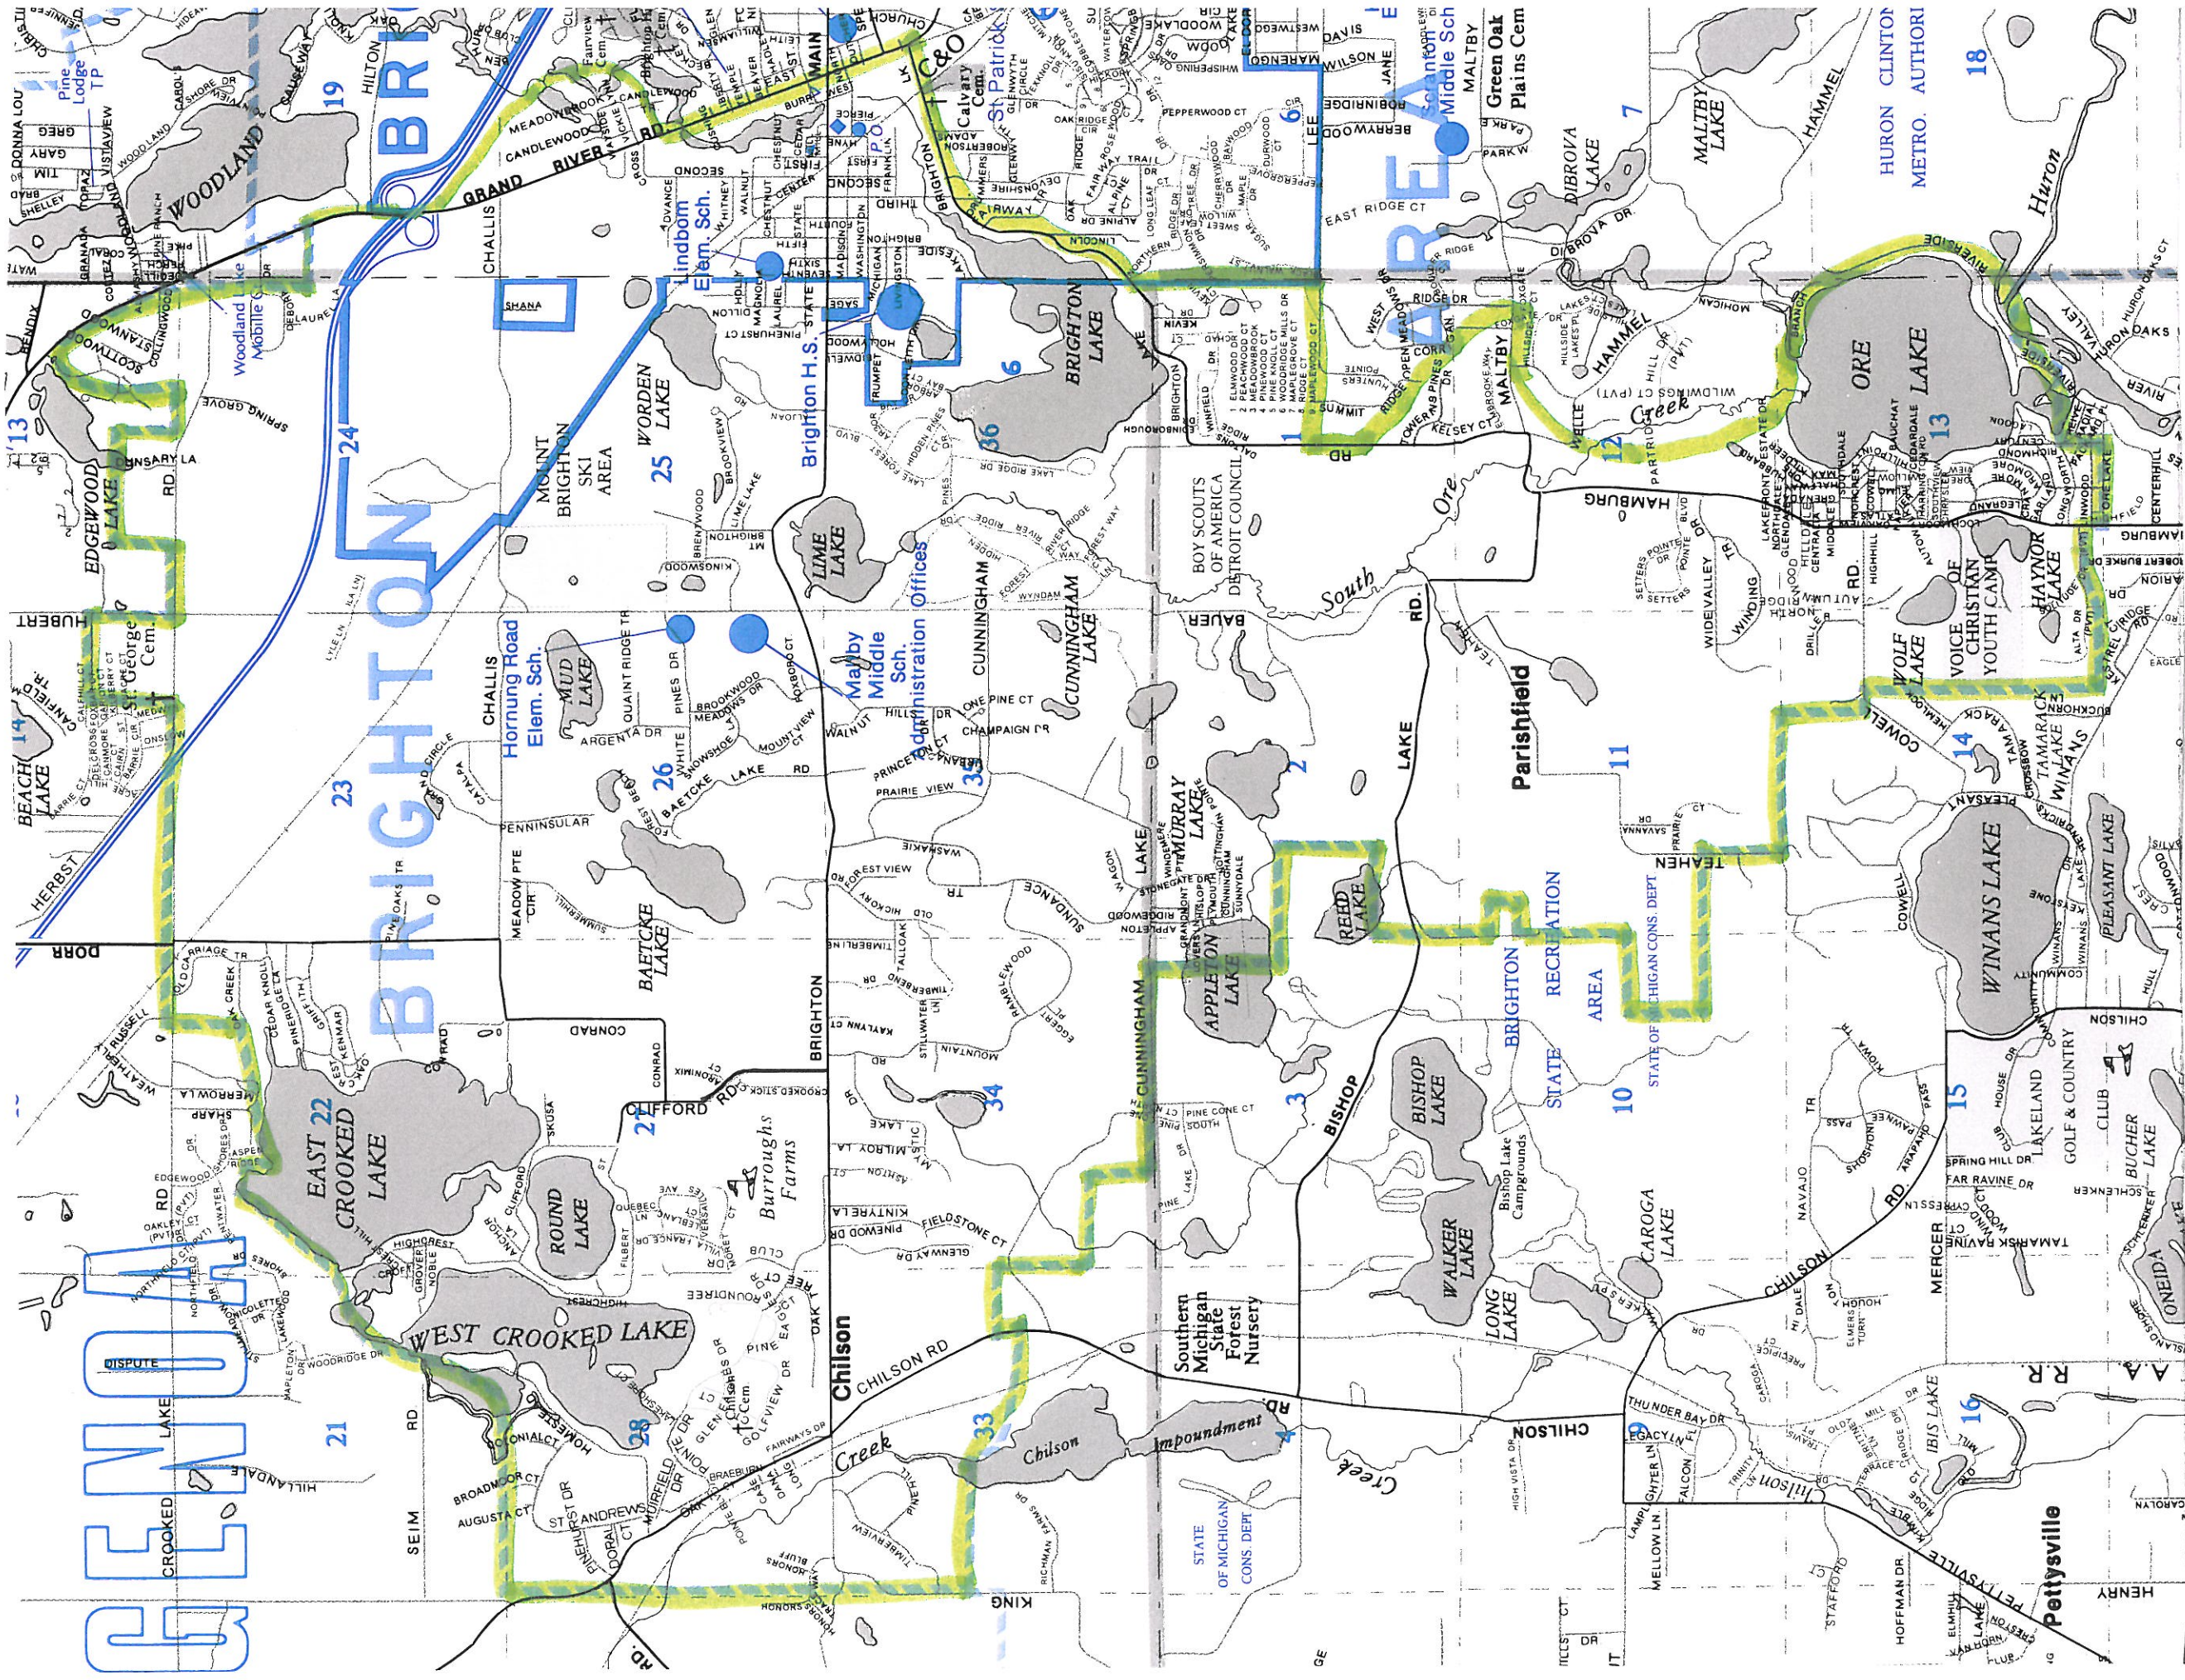

# Hornung Elementary

## 4780 Bauer Road

### 810/299-4450

For additional information regarding specific addresses, please contact the Transportation Department at 810/299-3890