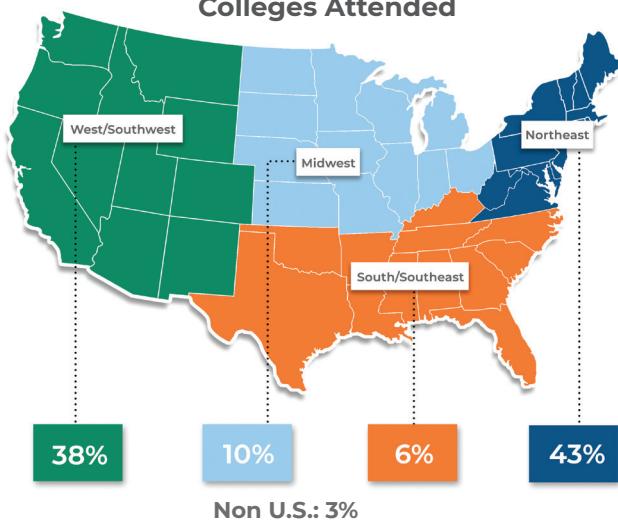

University of Denver
University of Glasgow
University of Hawaii at Manoa
University of Idaho
University of Illinois at Urbana-Champaign
University of Kansas
University of Massachusetts, Amherst
University of Michigan
University of Minnesota, Twin Cities
University of North Carolina at Chapel Hill
University of North Texas
University of Oregon
University of Pittsburgh
University of Portland
University of Puget Sound
University of Redlands
University of Richmond
University of Rochester
University of San Diego
University of San Francisco
University of Southern California
University of St Andrews
University of the Pacific
University of Toronto
University of Toronto Mississauga
University of Toronto Scarborough
University of Utah
University of Vermont
University of Victoria
University of Washington
University of Wisconsin, Madison
Ursinus College
Villanova University
Virginia Polytechnic Institute and State University
Washington University in St. Louis
Wellesley College
Western Connecticut State University
Western University
Western Washington University
Westminster University
Westmont College
Whitman College
Willamette University
Worcester Polytechnic Institute
Yale University

Colleges Attended