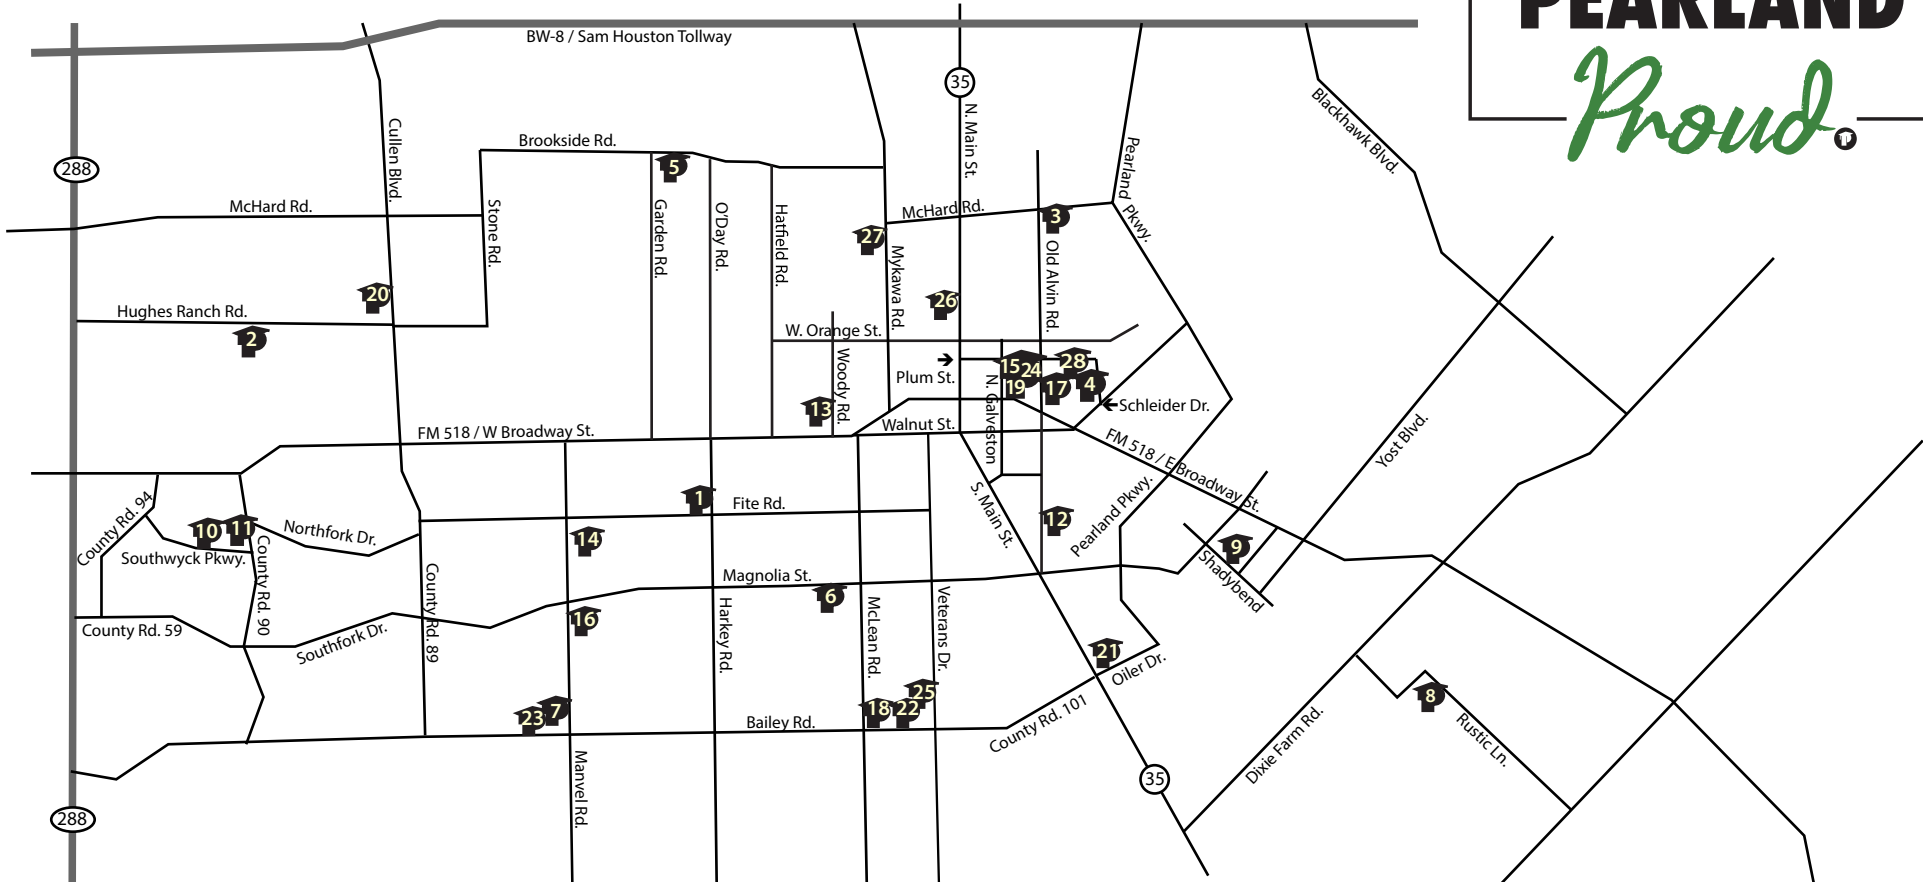

## Pearland Independent School District Facilities

- 1- Carleston Elementary**  
3010 Harkey Rd.
- 2- Challenger Elementary**  
9434 Hughes Ranch Rd.
- 3- Cockrell Elementary**  
3500 McHard Rd.
- 4- Harris Elementary**  
2314 Schleider Dr.
- 5- Lawhon Elementary**  
5810 Brookside Rd.
- 6- Magnolia Elementary**  
5350 Magnolia St.
- 7- Massey Ranch Elementary**  
3900 Manvel Rd.

- 8- Rustic Oak Elementary**  
1302 Rustic Lane
- 9- Shadycrest Elementary**  
2405 Shadybend
- 10- Silvercrest Elementary**  
3003 Southwyck Pkwy.
- 11- Silverlake Elementary**  
2550 County Rd. 90
- 12- Alexander Middle School**  
3001 Old Alvin Rd.
- 13- Jamison Middle School**  
2506 Woody Rd.
- 14- Rogers Middle School**  
3121 Manvel Rd.

- 22- Robert Turner High School**  
4717 Bailey Rd.
- 23-West Side Transportation**  
7343 Bailey Rd.
- 24- PACE Center**  
2314 Old Alvin Rd.
- 25- Agricultural Facility**  
4715 Bailey Rd.
- 26- Education Support Center**  
1928 North Main St.
- 27- Maintenance**  
1702 Mykawa
- 28- Transportation**  
3202 Plum St.