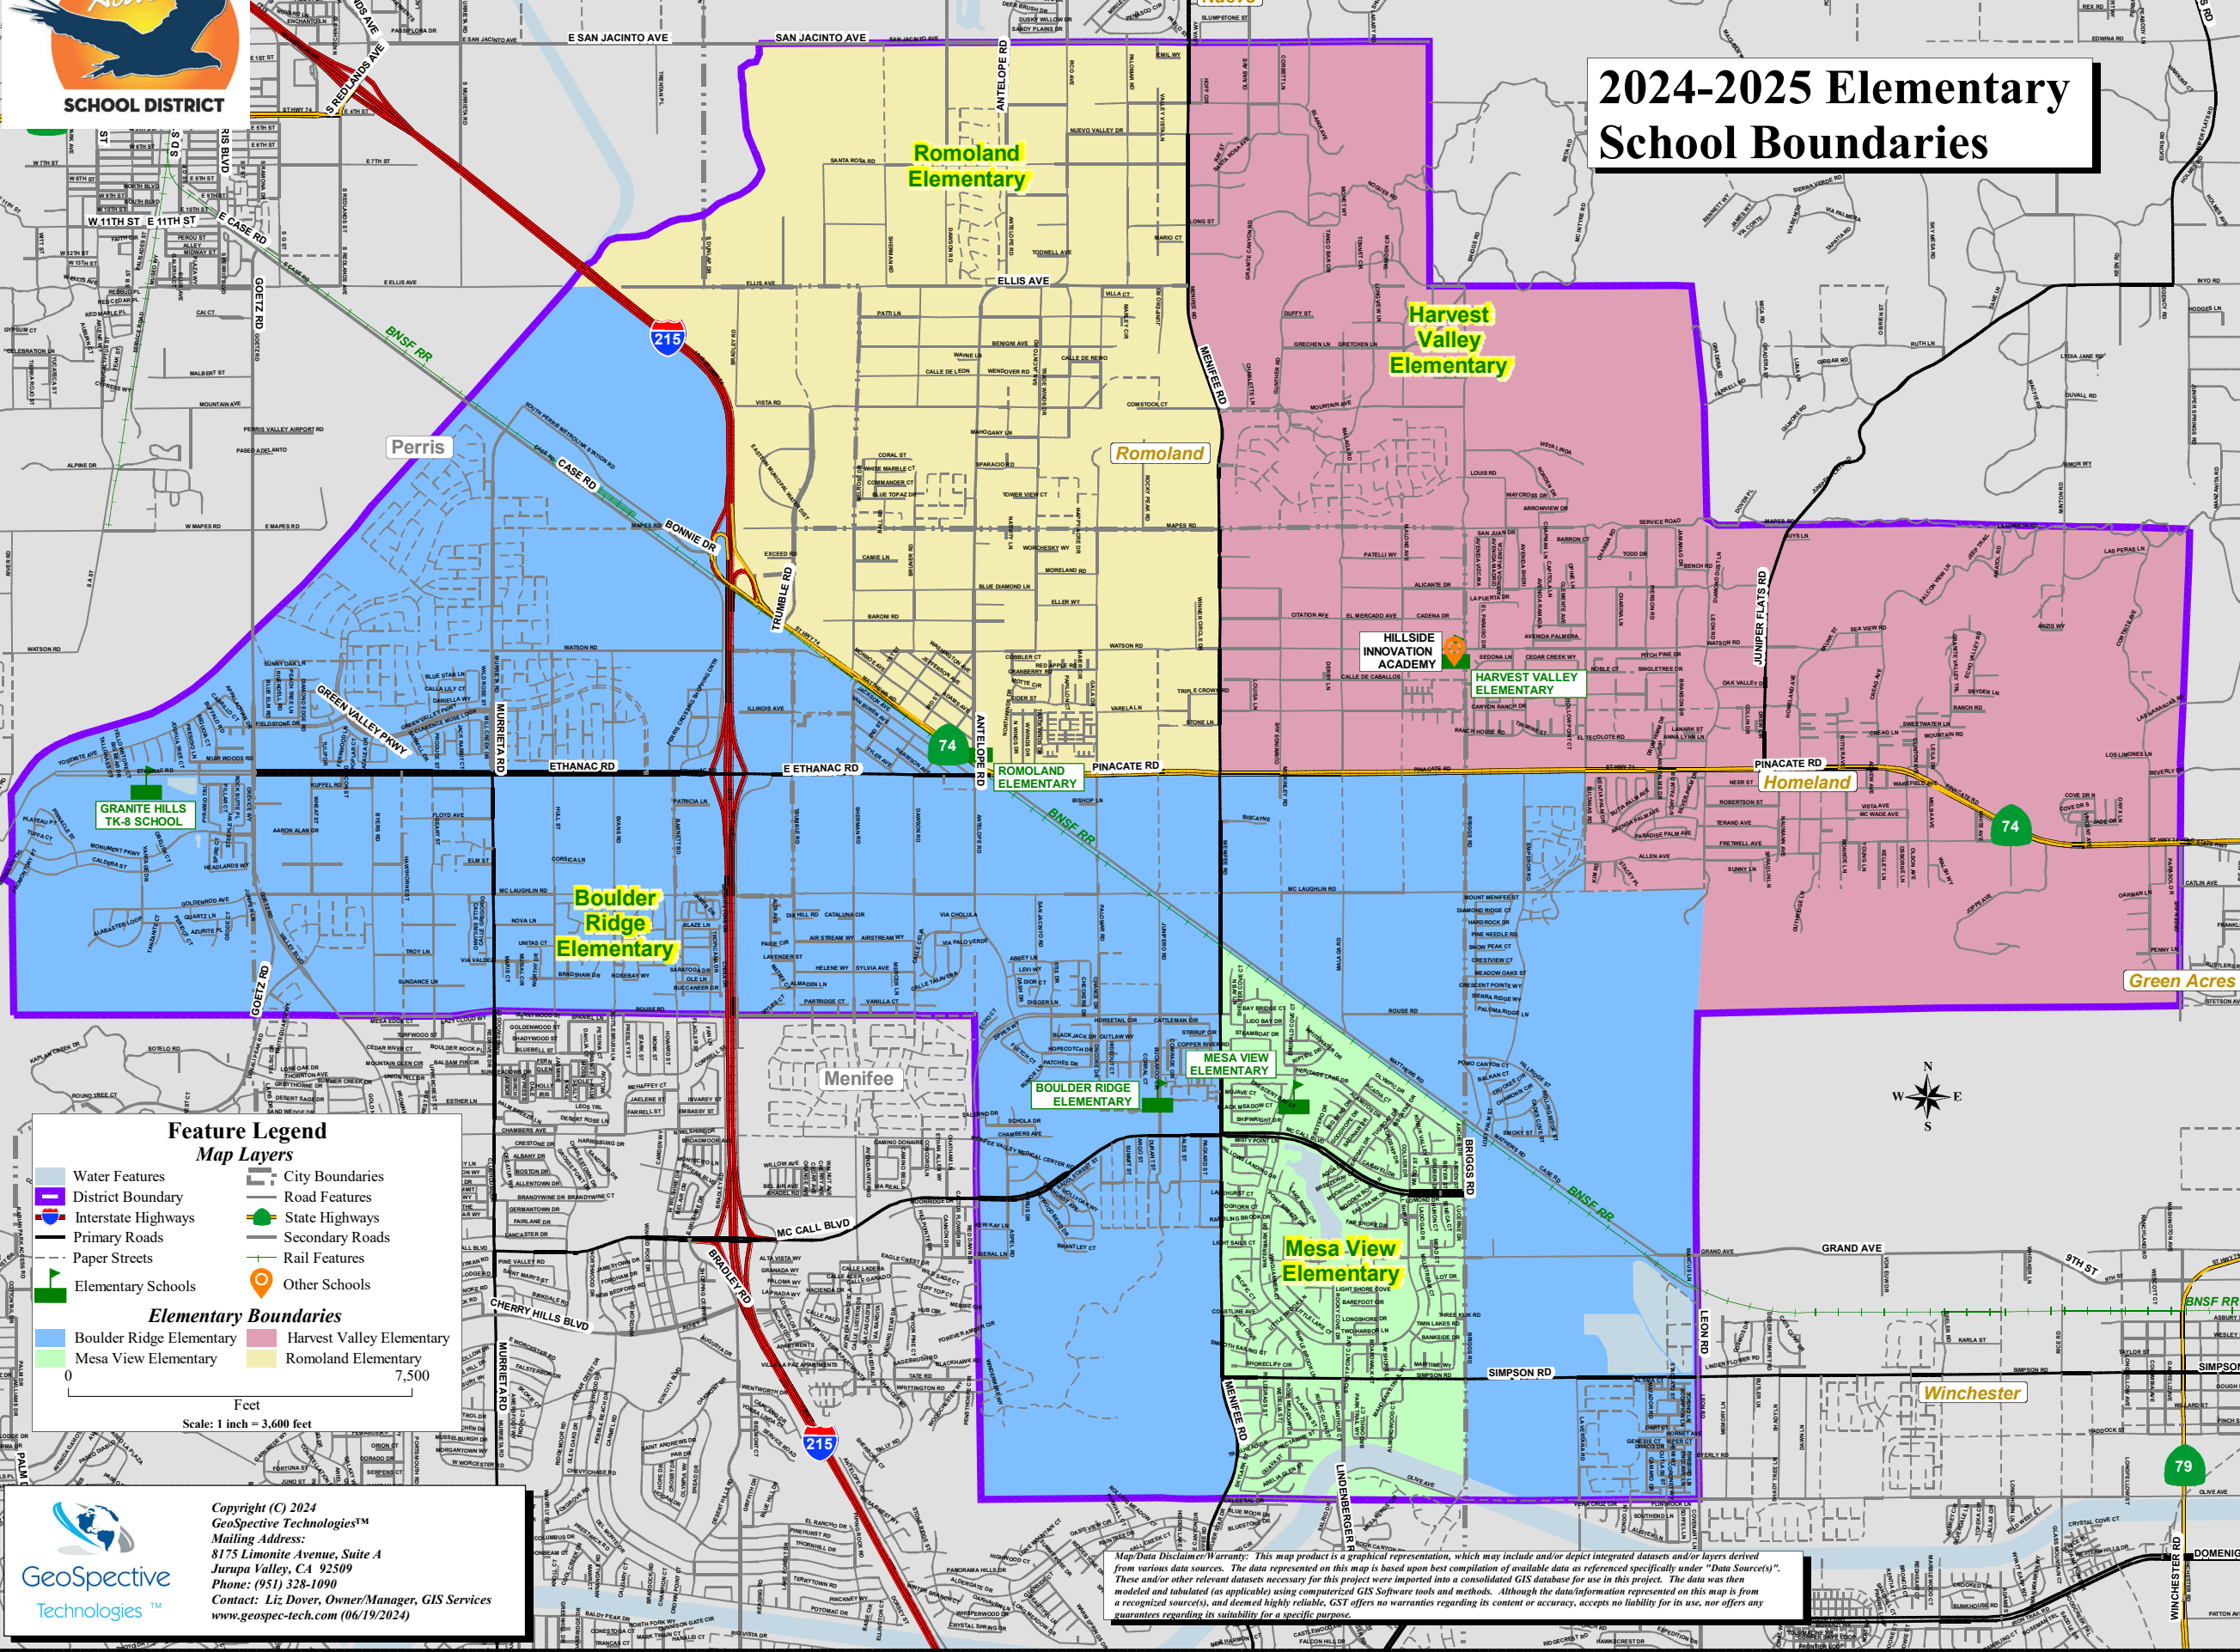

Romoland School District - Elementary School Boundaries

2024-2025 Elementary School Boundaries

Feature Legend

Map Layers

- Water Features
- District Boundary
- Interstate Highways
- Primary Roads
- Paper Streets
- Elementary Schools
- City Boundaries
- Road Features
- State Highways
- Secondary Roads
- Rail Features
- Other Schools

Elementary Boundaries

- Boulder Ridge Elementary
- Mesa View Elementary
- Harvest Valley Elementary
- Romoland Elementary

0 7,500
Feet
Scale: 1 inch = 3,600 feet

Copyright (C) 2024
GeoSpective Technologies™
Mailing Address:
8175 Limonite Avenue, Suite A
Jurupa Valley, CA 92509
Phone: (951) 328-1090
Contact: Liz Dover, Owner/Manager, GIS Services
www.geospec-tech.com (06/19/2024)