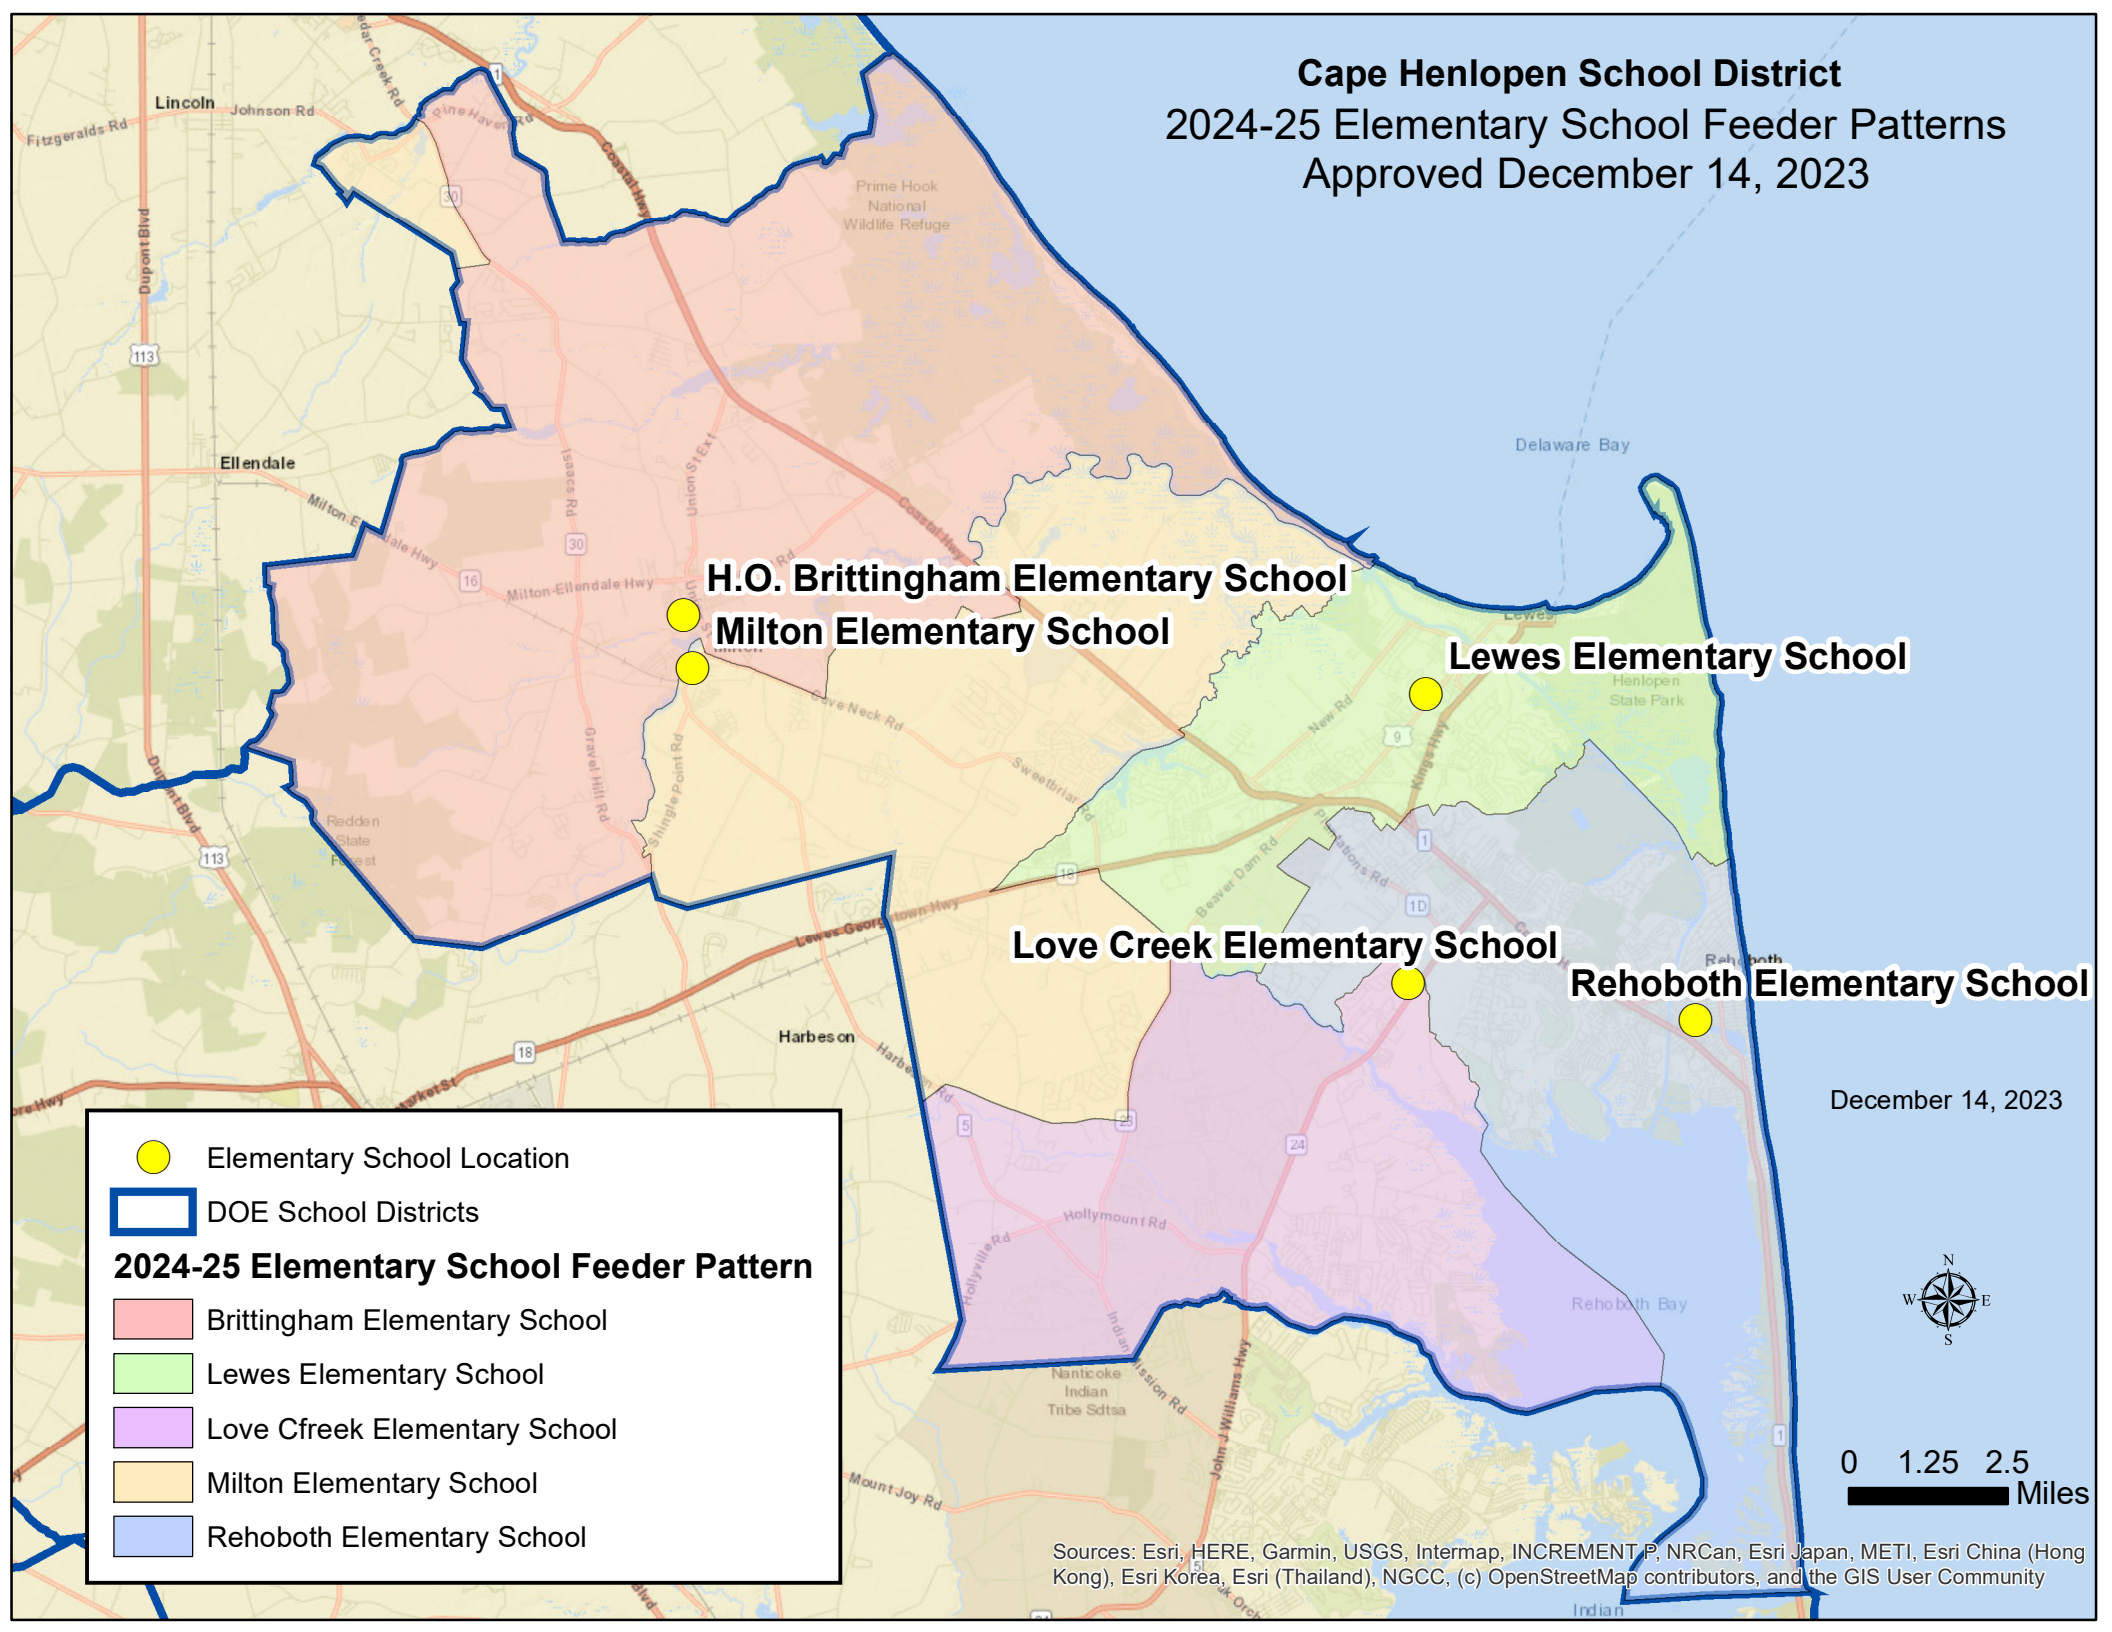

**Cape Henlopen School District**  
**2024-25 Elementary School Feeder Patterns**  
Approved December 14, 2023

**H.O. Brittingham Elementary School**  
**Milton Elementary School**

**Lewes Elementary School**

**Love Creek Elementary School**

**Rehoboth Elementary School**

**2024-25 Elementary School Feeder Pattern**

- Elementary School Location
- DOE School Districts
- Brittingham Elementary School
- Lewes Elementary School
- Love Creek Elementary School
- Milton Elementary School
- Rehoboth Elementary School