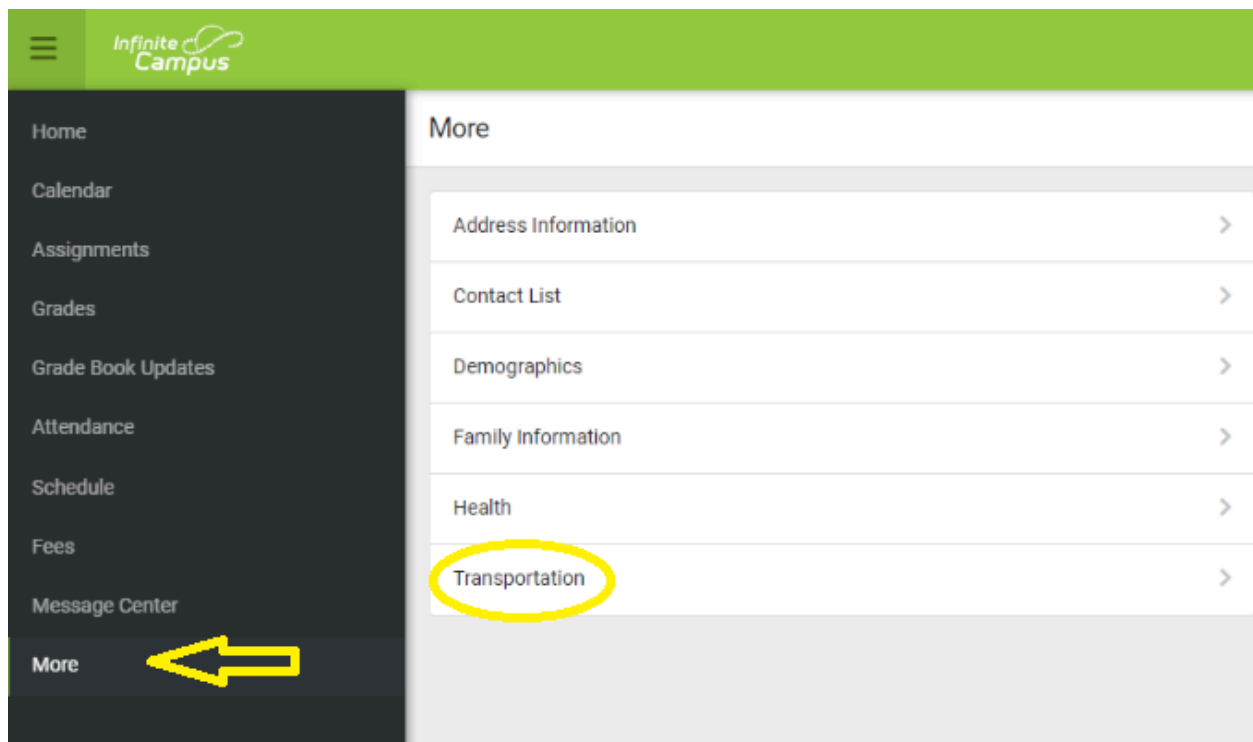

View Transportation Information in Infinite Campus

To view your transportation information in Infinite Campus you must first login to the parent portal by navigating to the Parent Portal link below. Next enter your username and password.

<https://karnspa.infinitecampus.org/campus/portal/parents/karnscity.jsp>

Once signed into the Parent Portal

Select **“More”**

Select **“Transportation”**