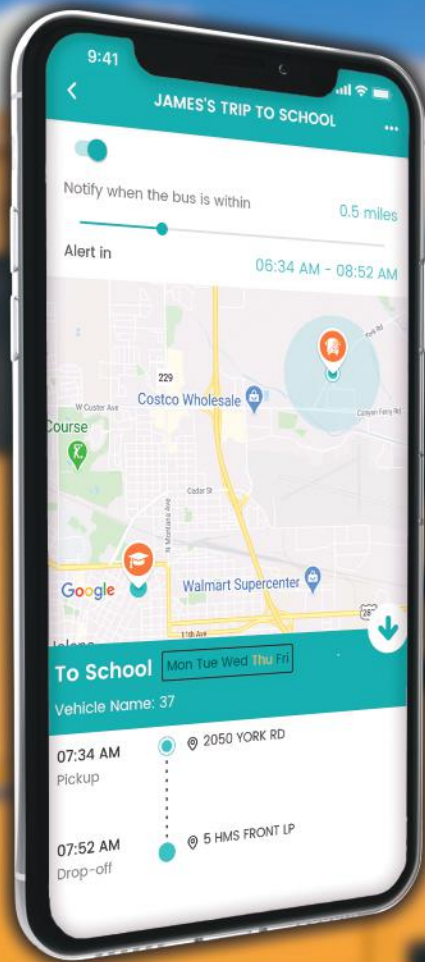

Edulog Parent Portal

UP-TO-THE-MINUTE BUS ROUTE INFO

DOWNLOAD

NEED HELP?

Contact Information:

Main Telephone: (770) 473-2835

Mrs. Renee Knight Ext. 770129

Mr. Ananda Rajeurs Ext. 770160

PARENTS EMPOWERED!

Parent Bus Tracking Application

- ▶ Where's My Bus?
- ▶ Bus Arrival Notifications
- ▶ Planned Stop Information
- ▶ Access to All Children in the Family
- ▶ Incoming Transportation Messages
- ▶ Apple (iOS) and Android
- ▶ Secure Access

Real Time Bus Location Information

Edulog Parent Portal lets parents see the time and location planned for school bus arrival at their child's bus stop. The app also lets them view the location of the school bus to gauge arrival times each day and sends a push notification to their smartphone when the bus enters a user-defined geographic area around the stop. Parents only receive access by registering with data unique to their child. It's all information to help parents feel secure about their child's trip on the school bus!