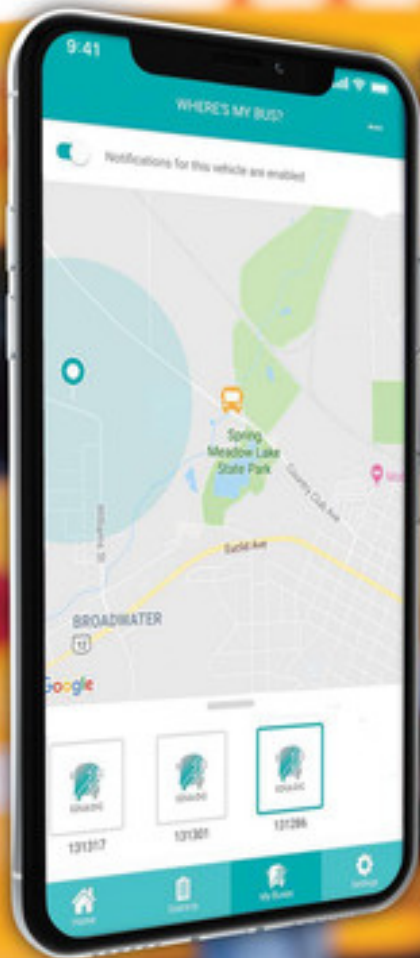

Edulog Parent Portal Lite

UP-TO-THE-MINUTE BUS ARRIVAL INFORMATION

DOWNLOAD

Contact Information:

Main Telephone:(770) 473-2835

Mrs. Renee Knight Ext. 770129

Mr. Ananda Rajeurs Ext. 770160

PARENTS EMPOWERED!

Parent Bus Tracking Application

- ▶ Where's My Bus?
- ▶ Bus Arrival Notifications
- ▶ Multiple Notification Zones
- ▶ Incoming Transportation Messages
- ▶ Apple (iOS) and Android
- ▶ Secure Access

Real Time Bus Location Information

Parent Portal Lite lets parents see the location of their school bus to gauge arrival times. Further, the app sends a push notification to their smartphone when the bus enters a user-defined geographic area. This area can define the neighborhood where the bus stop is located, the school location, or other locations providing meaningful information to the parents. Parents only receive access by using a district-provided registration code. These codes can even be created for single-use purposes such as field trips. With this information, parents feel secure about their child's trip on the school bus!