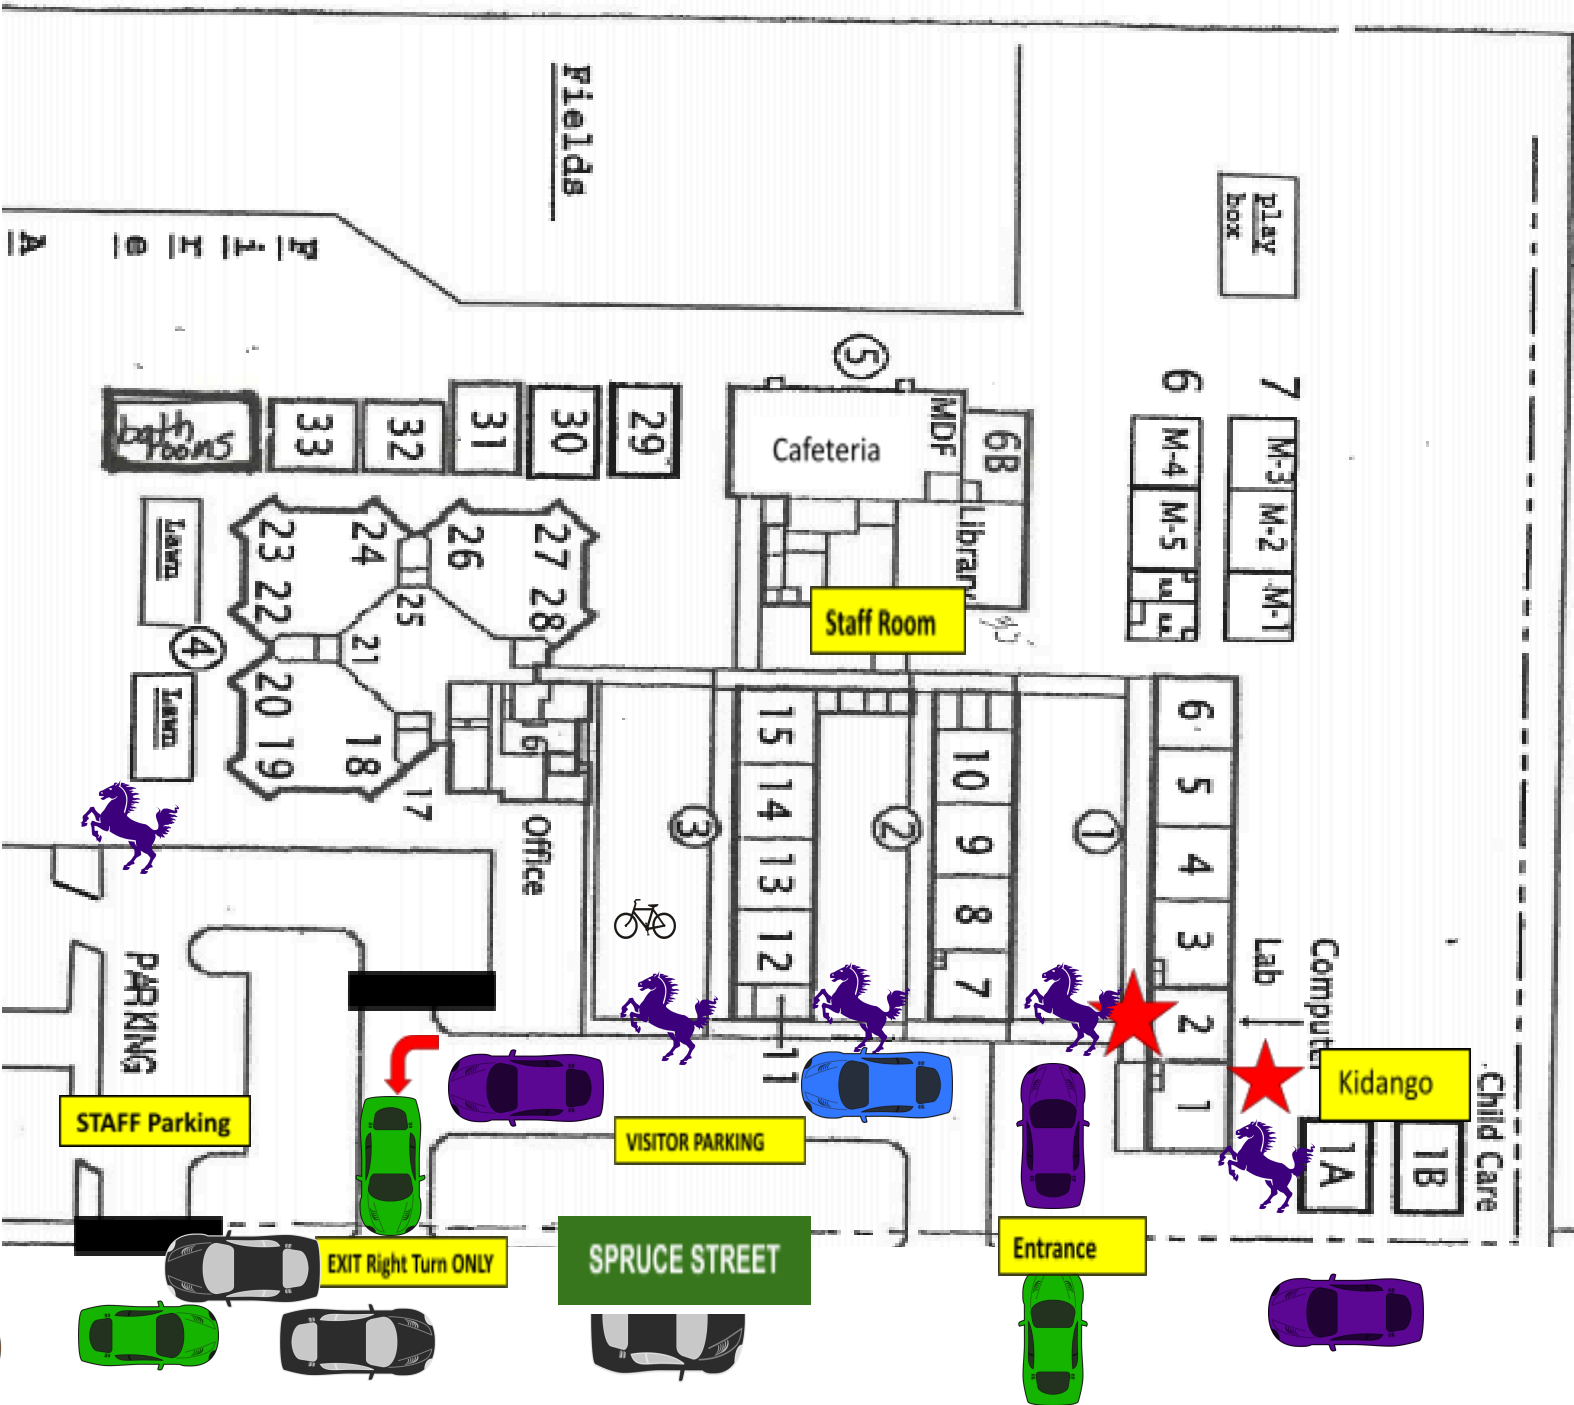

SY 2024-2025

= Gate where students enter

# DIAGRAM OF BUILDING AREAS

## Schilling Elementary School

Newark Unified School District  
Newark, CA.

THORNTON AVE

SPRUCE STREET