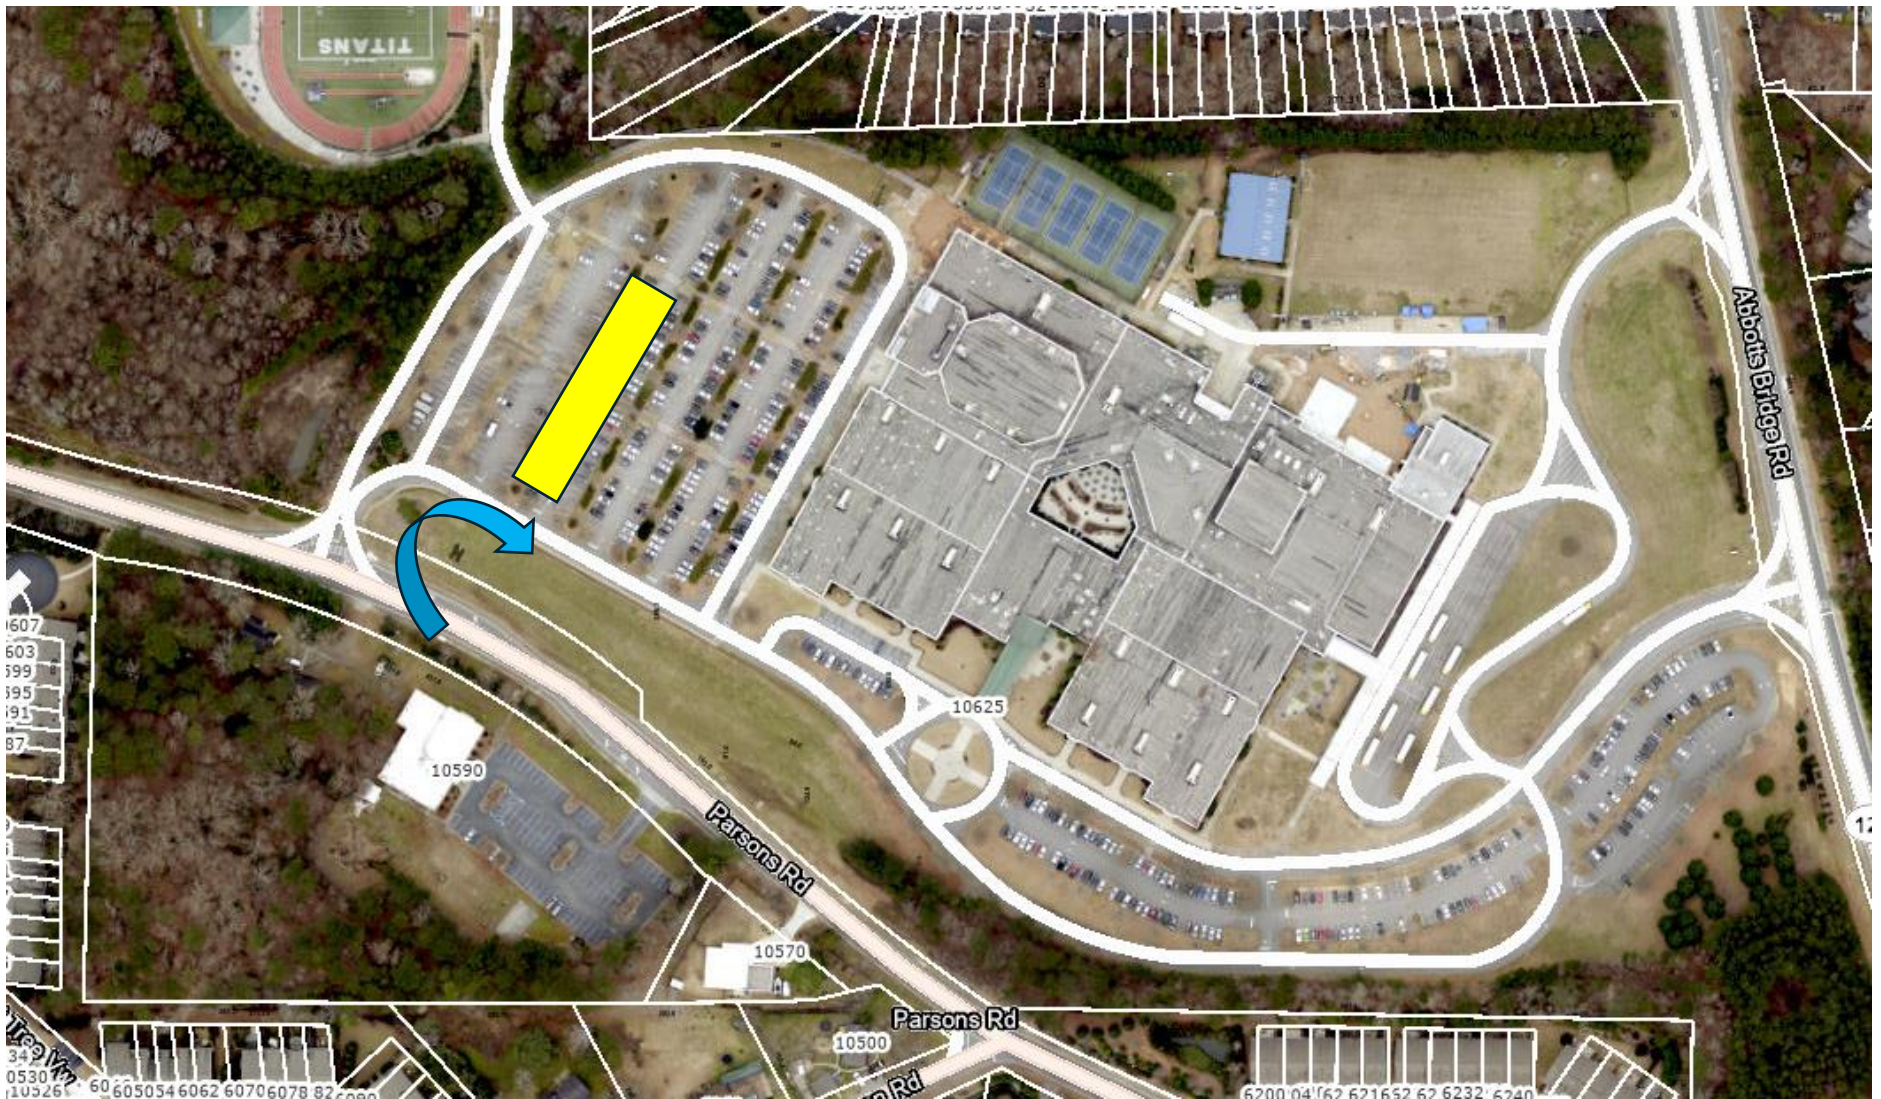

NORTHVIEW High to Innovation Academy

Innovation Buses are: 4028, 4732 & 4730 . Buses will load and unload in the area of the yellow rectangle. Parents should enter at blue arrow and temporarily park tangentially along an arc encompassing the yellow rectangle.

All four grade levels are evenly divided and must fit on three buses. Therefore, it is suggested that 4028 will be for iOS users, 4732 will be for Android users and 4730 will be for Linux users or wherever a seat is available.