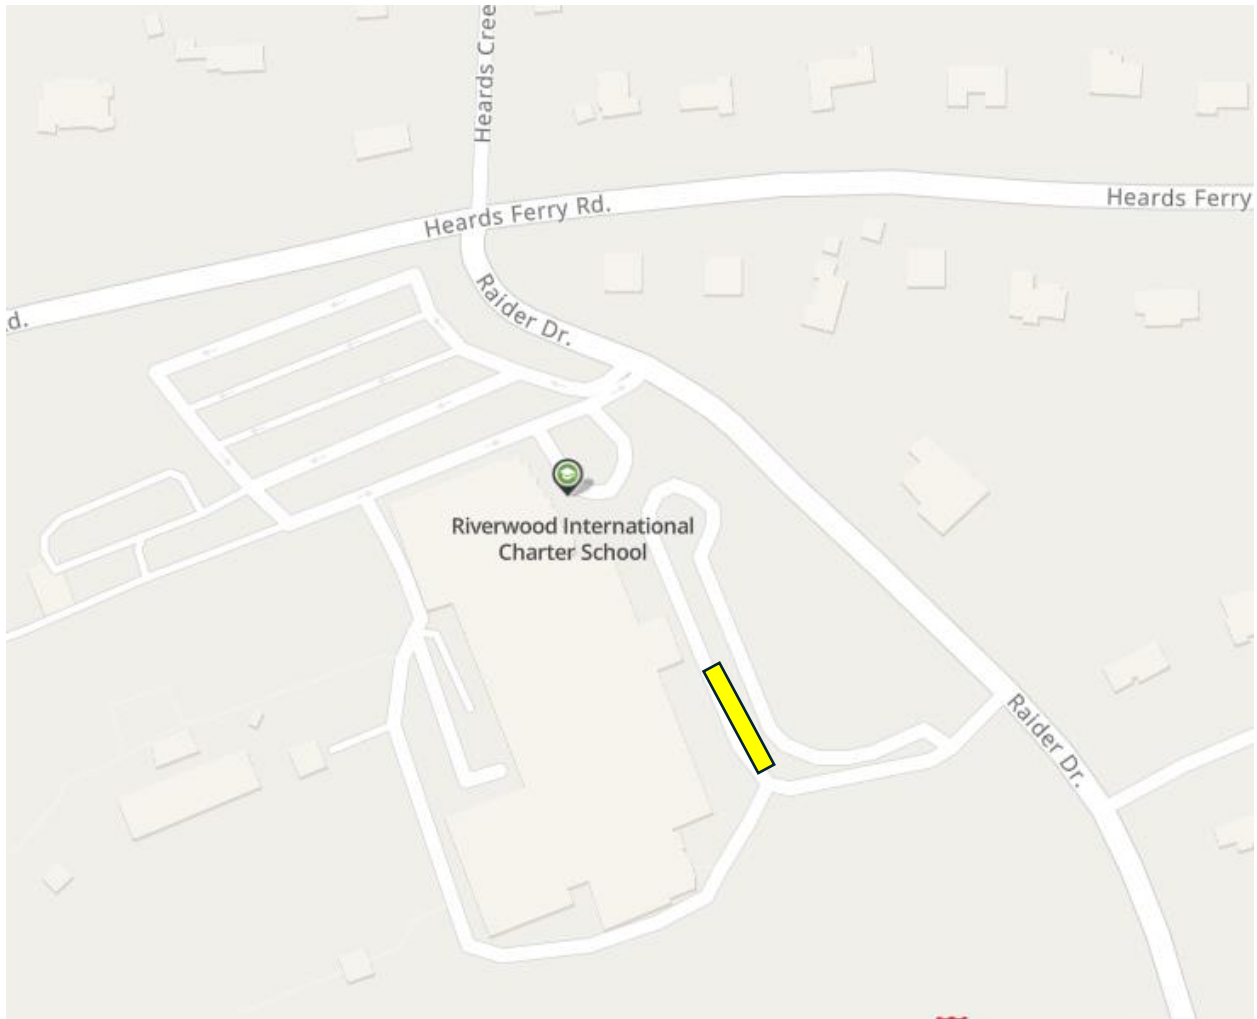

## Riverwood International Charter School

 = Bus 4794 will load and unload here for students.

**Bus 4794 will depart Riverwood at 7:40am and return at an estimated drop off time of 5:05pm**