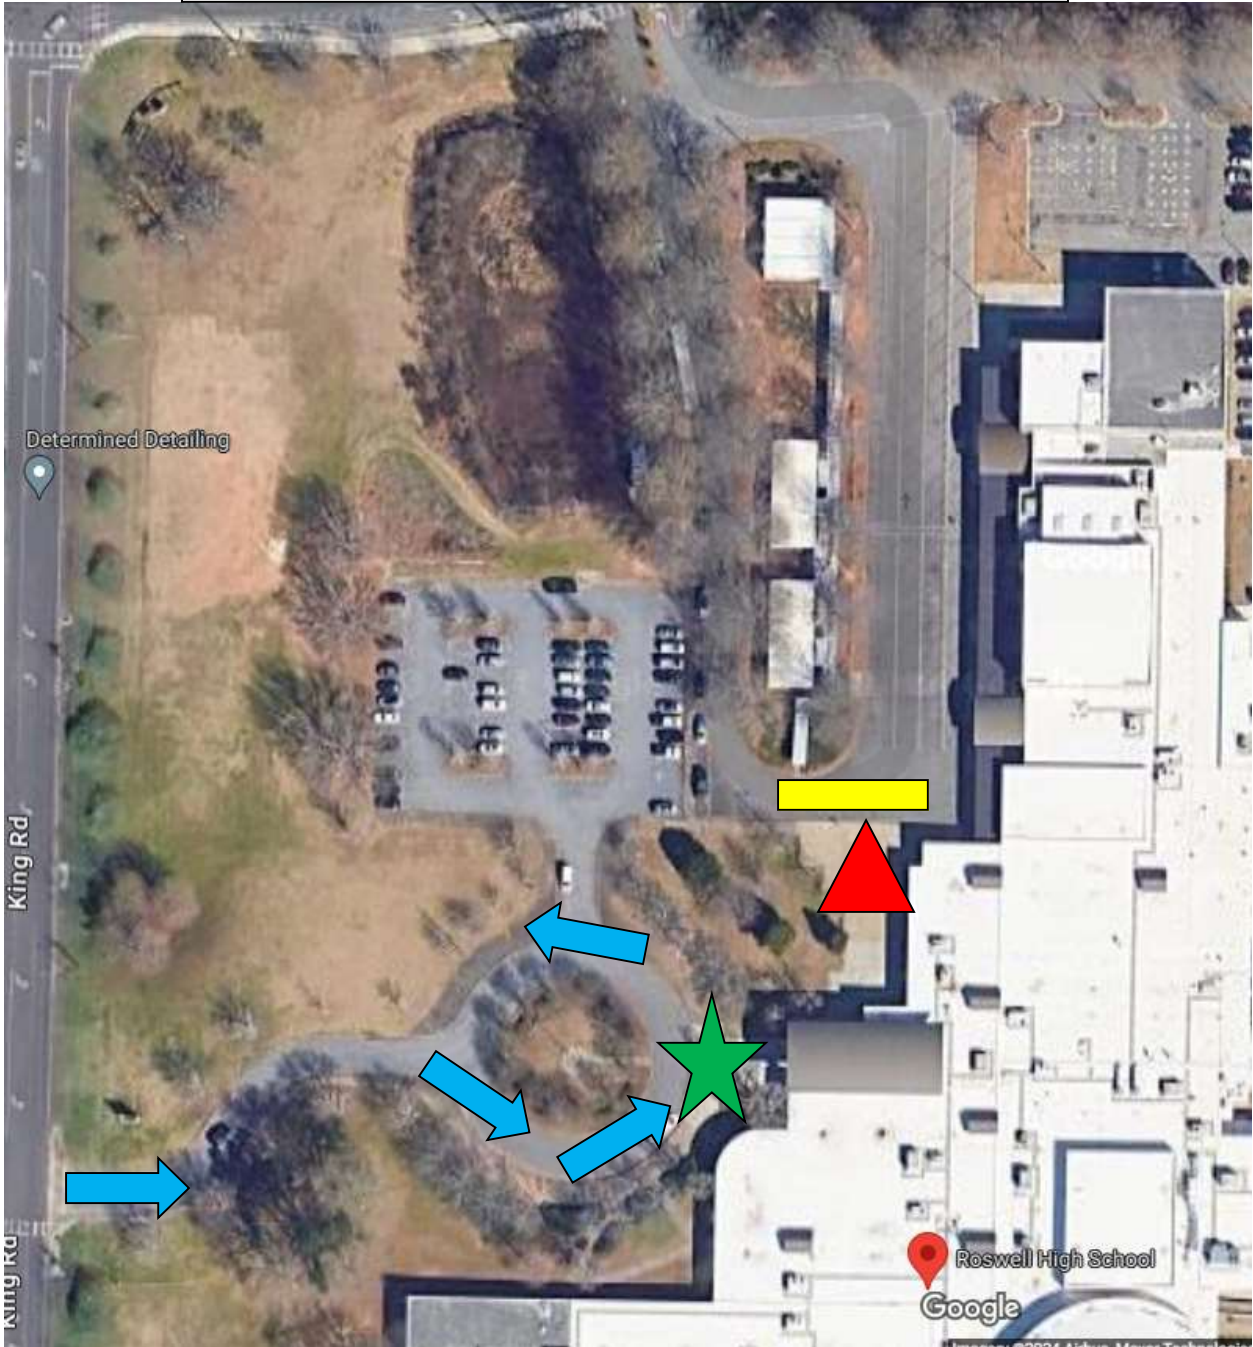

# Roswell High School Bus

Bus 4308 Departs at 8:25 am and estimated time of return is 4:50 p.m.

-  Carpool Path
-  Parent Drop Off
-  Student Pickup and Drop
-  Bus