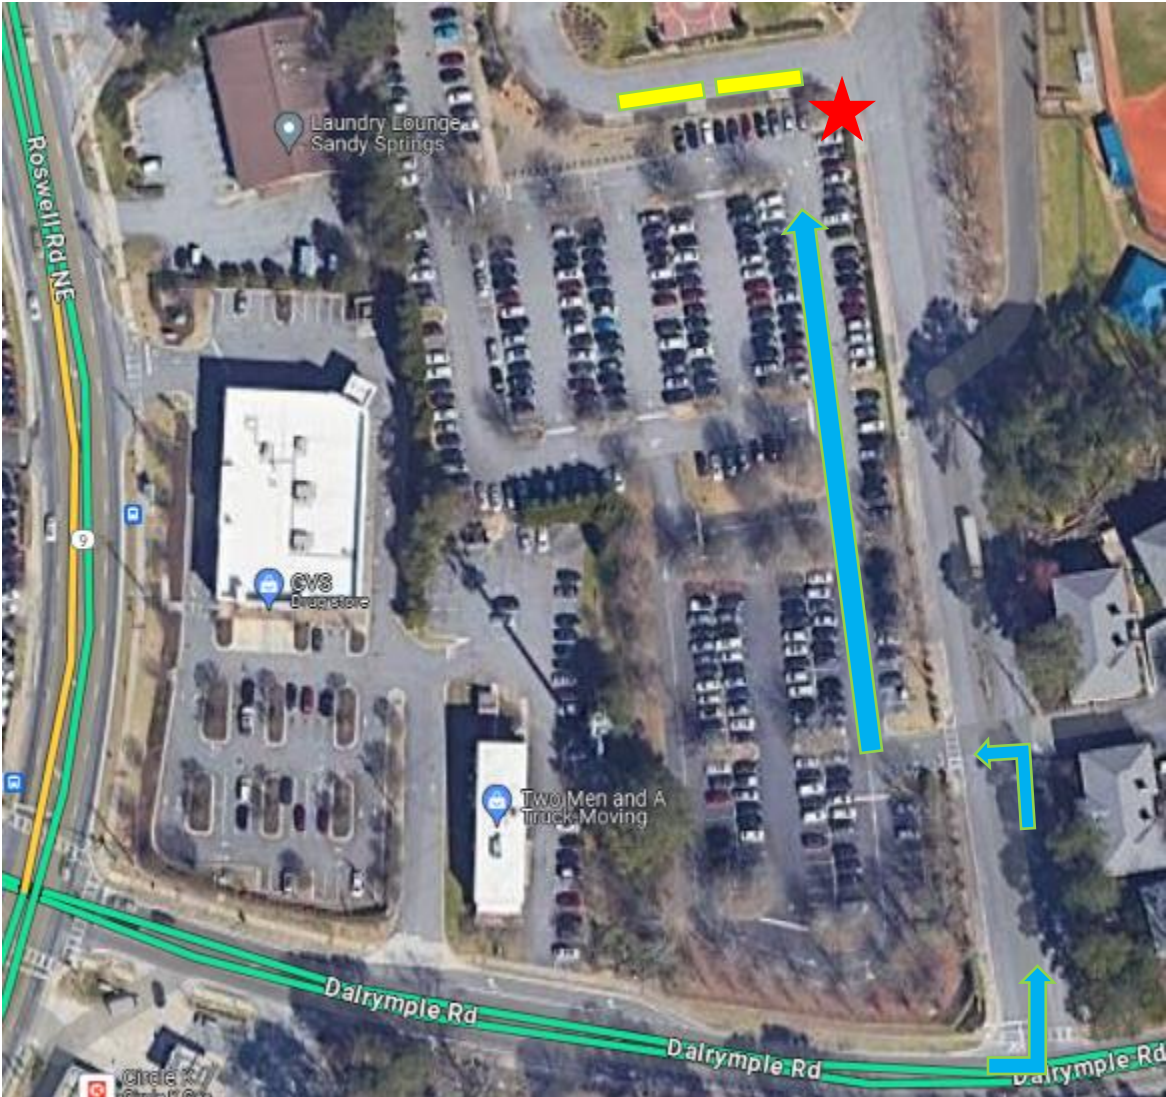

North Springs Bus to Innovation Academy

Bus 4745 Depart 8:05 am Return 4:48 pm

Bus 4935 Depart 8:05 am Return 4:48 pm

Pickup at Drop off area gate from bus lanes to student/teacher parking.

 = Parent Traffic
 = Student Drop Off

 Bus = 4745
 Bus = 4935