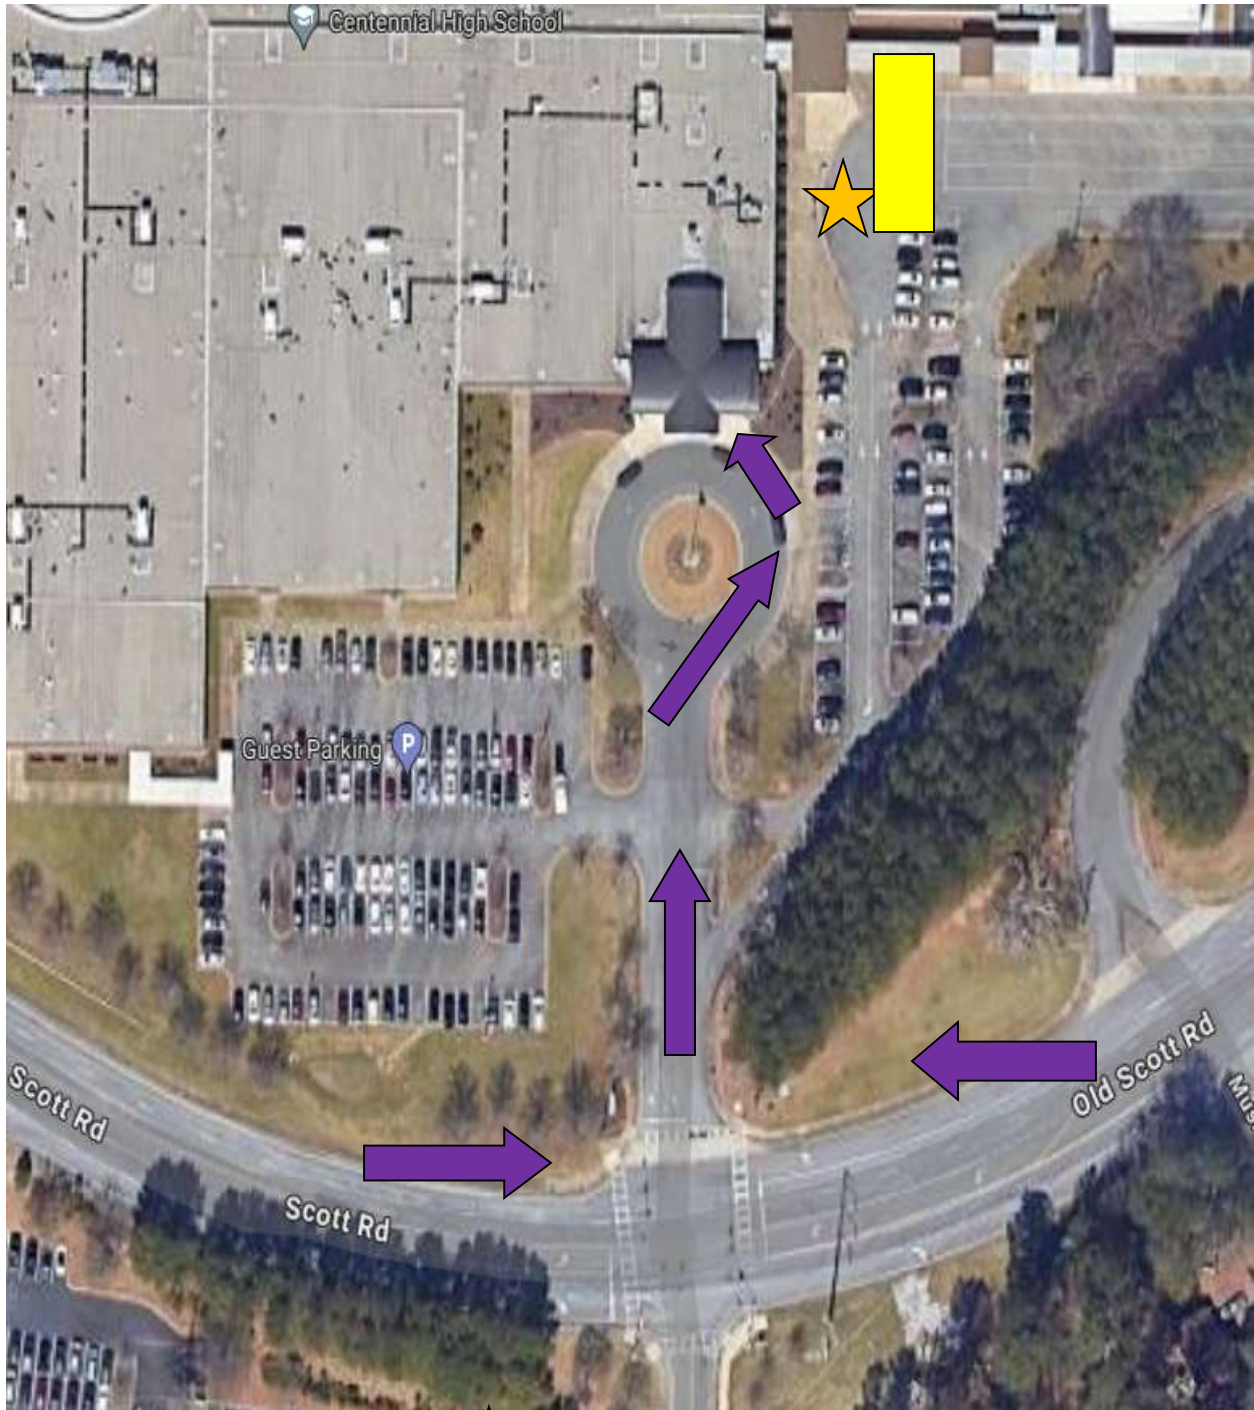

Centennial High School

 = Parent drop off  = student loading  = bus 4877

Bus 4877 is scheduled to depart Centennial HS at 8:10 am. The estimated PM drop off will be approximately 4:35pm. Please drop off and pick up students in the front circle of the school.