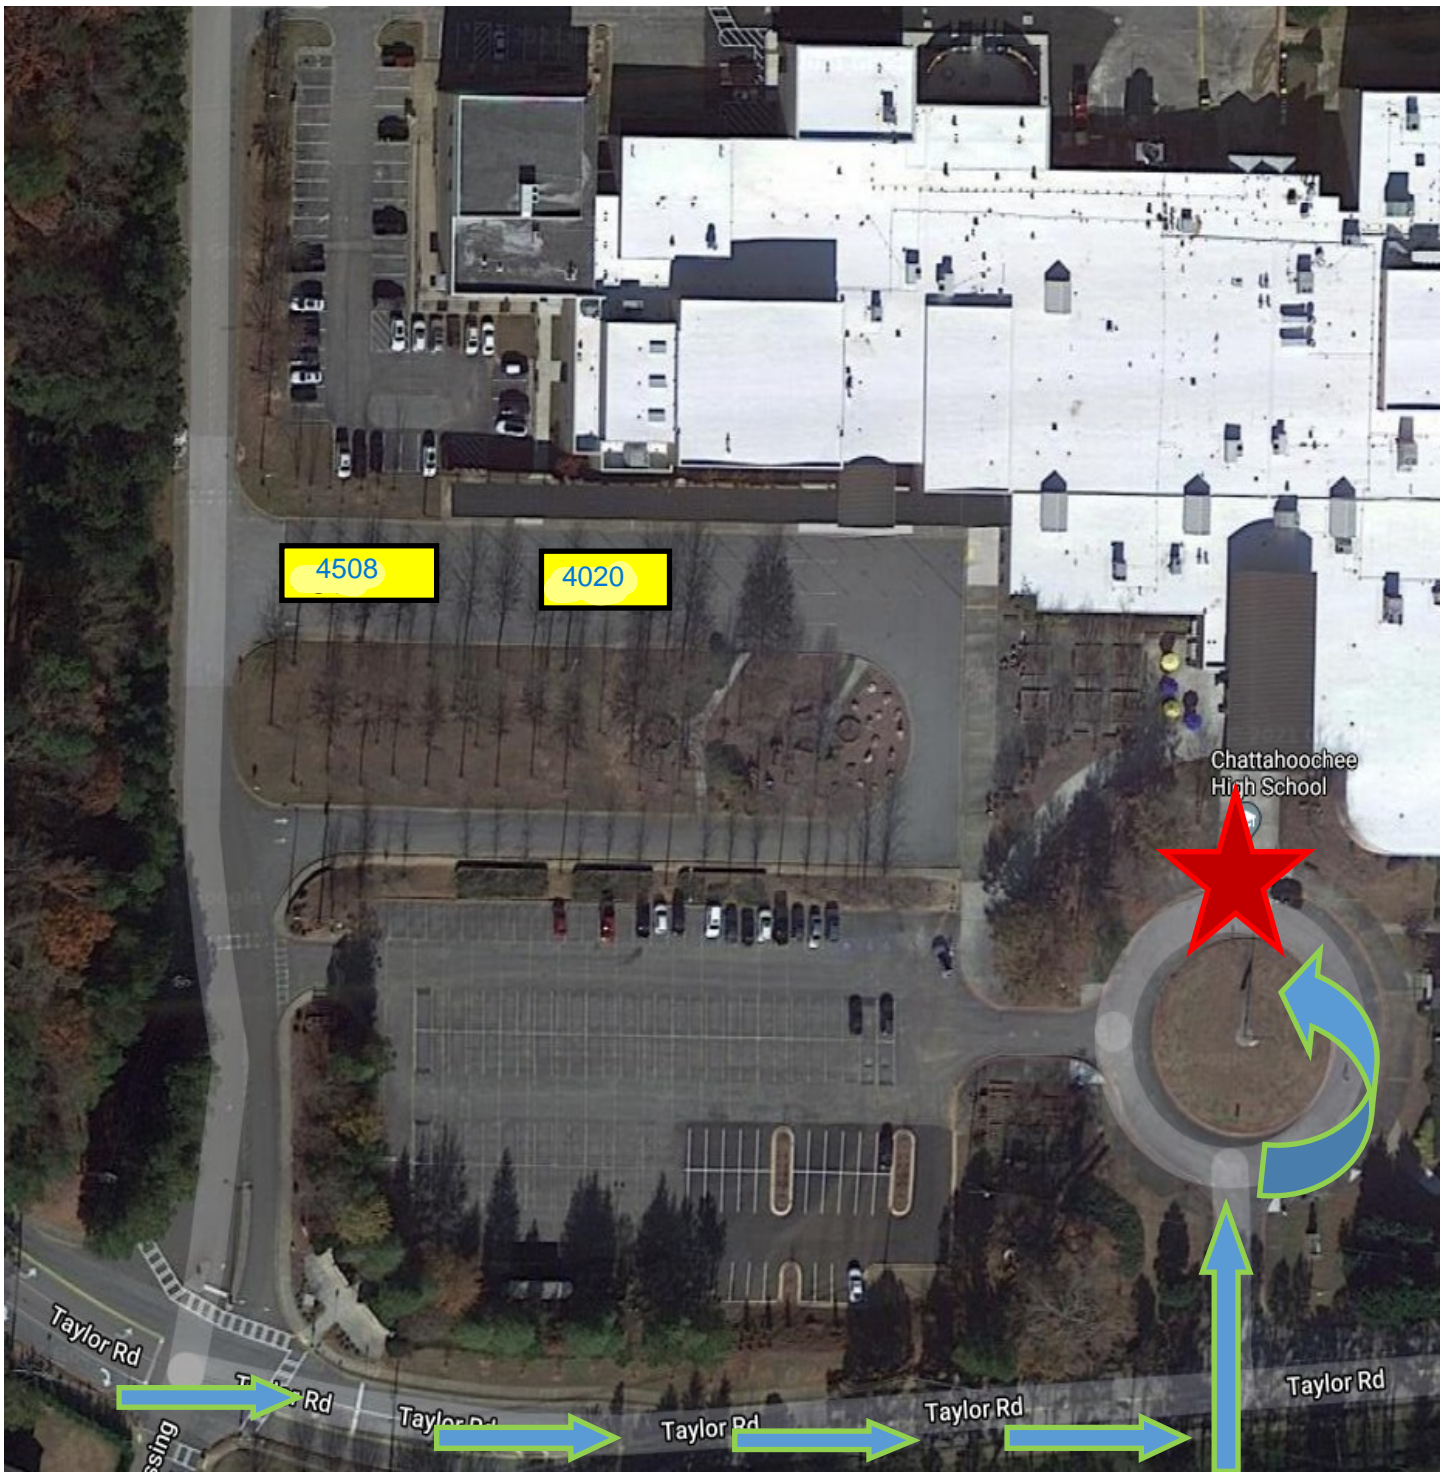

CHATTAHOOCHEE HIGH SCHOOL

 = Parent Traffic

 = Student Drop Off

 Bus= 4508

 Bus= 4020

The Innovation Bus 4508 and 4020 will leave the Chattahoochee campus at 8:10 a.m. and return at 4:45 p.m.