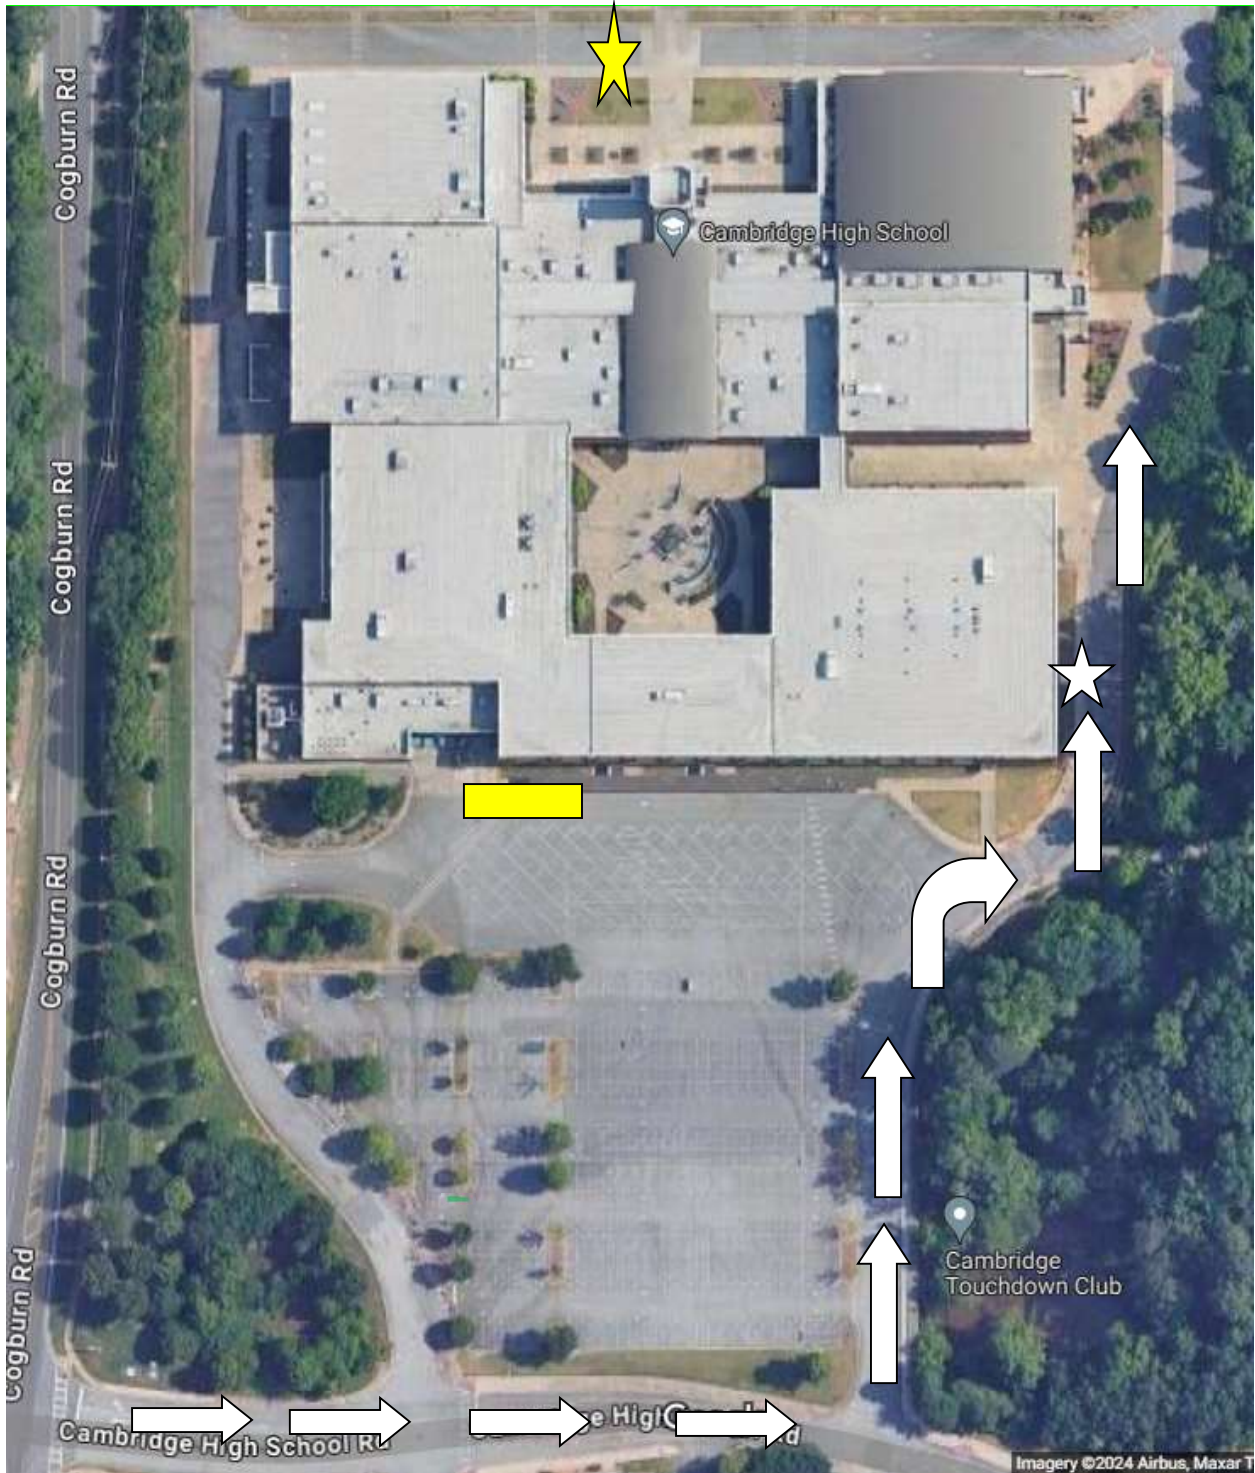

Cambridge High School

- = AM Student Drop Off
 = Bus 4705 (**Students will need to load the bus here**)
- = Am Parent Traffic
 = Innovation Bus 4705 will leave Cambridge HS at 8:10 am.
- = PM Student Pick Up
 = Bus 4705 has an estimated drop off time of 4:35 pm.