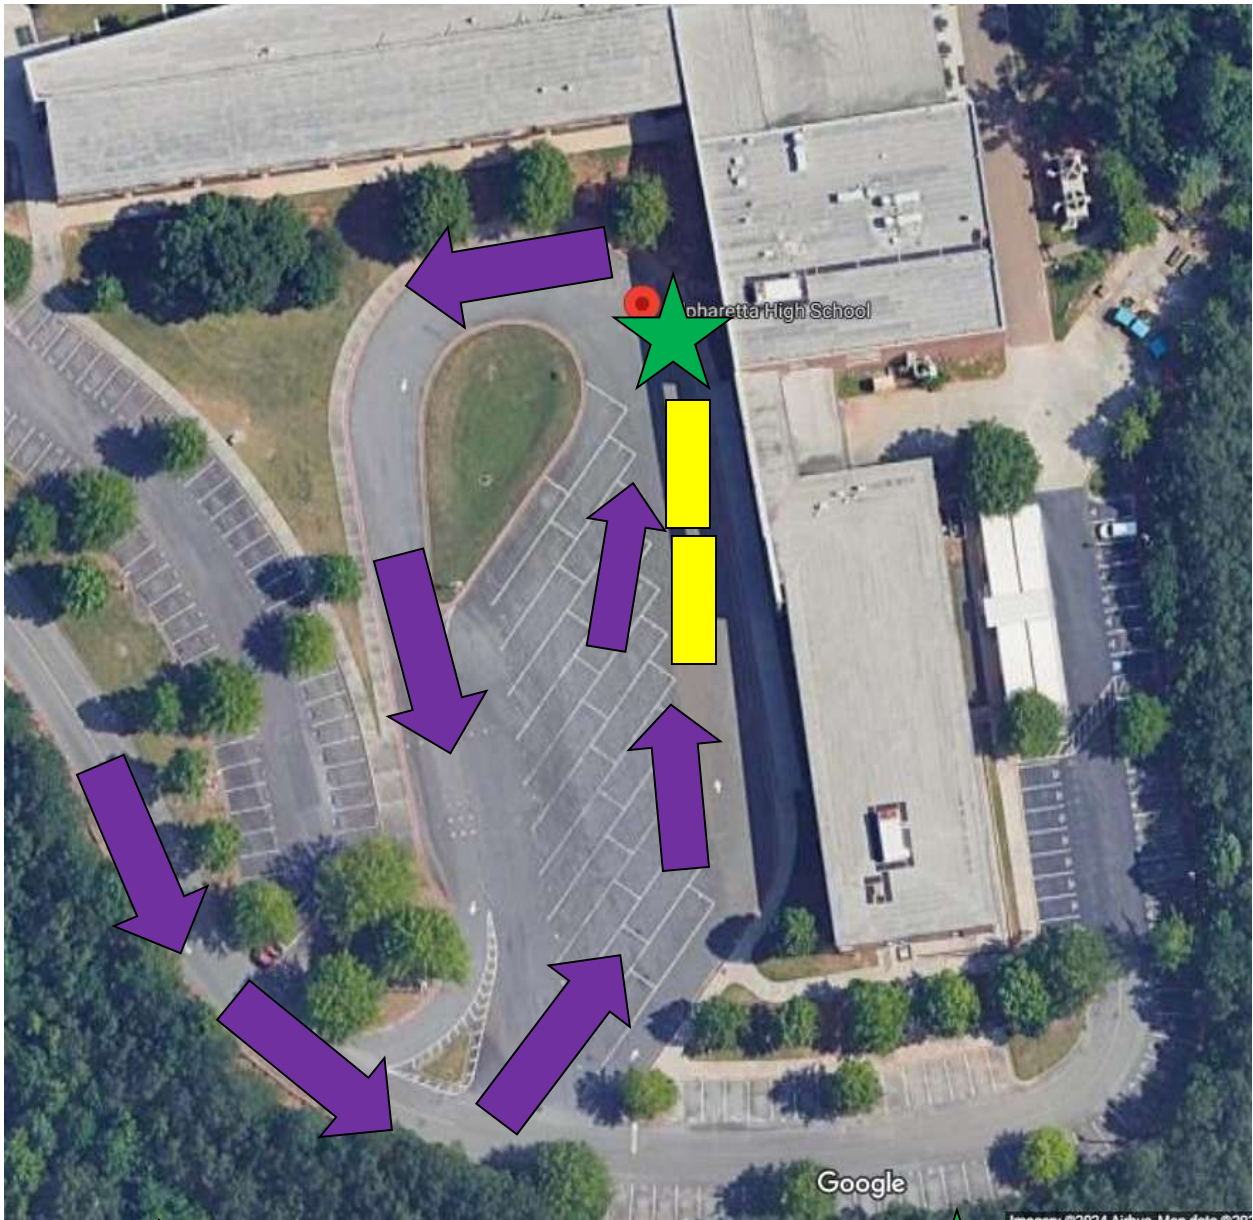

ALPHARETTA HIGH SCHOOL

 = Parent Traffic  Bus 4515 and Bus 4424  = Student Drop off

Innovation Bus 4515 and Bus 4424 will leave Alpharetta HS @ 8:20 am and the estimated PM drop off time is 4:35 pm