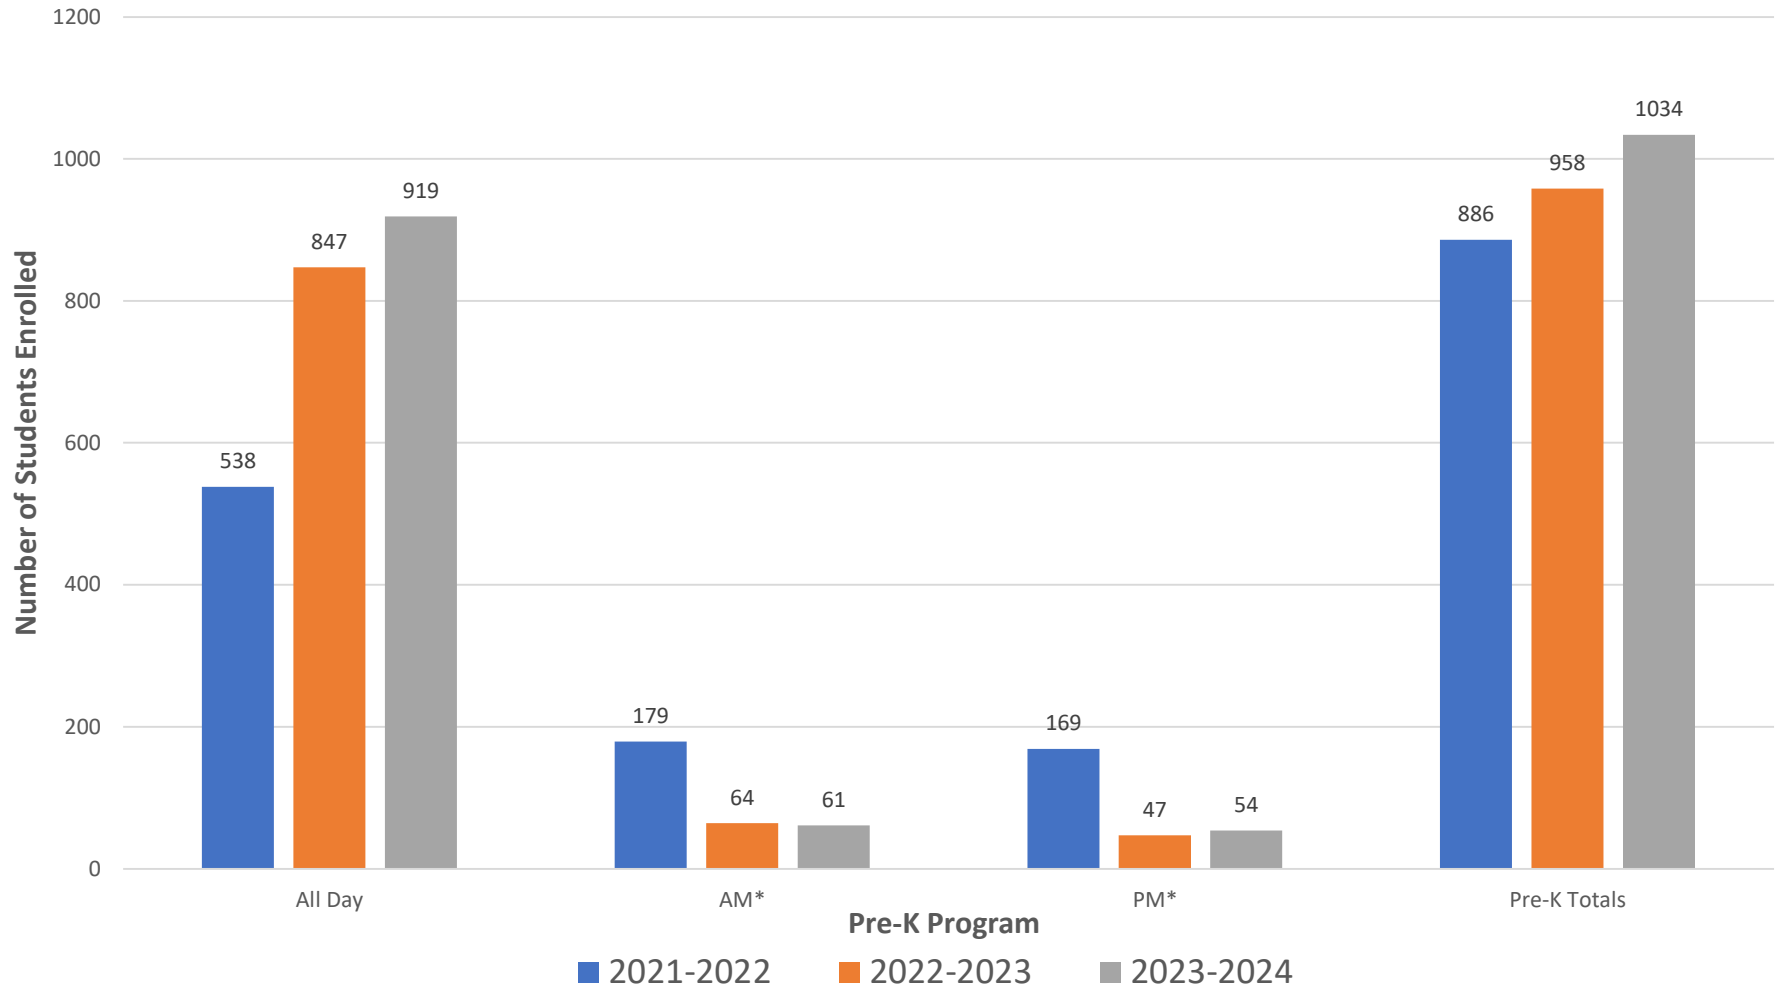

Charles County Public Schools Pre-K Enrollment 2021-2022 through 2023-2024 School Years

*AM and PM Pre-K are 3-year olds only. All other Pre-K programs are All-Day.