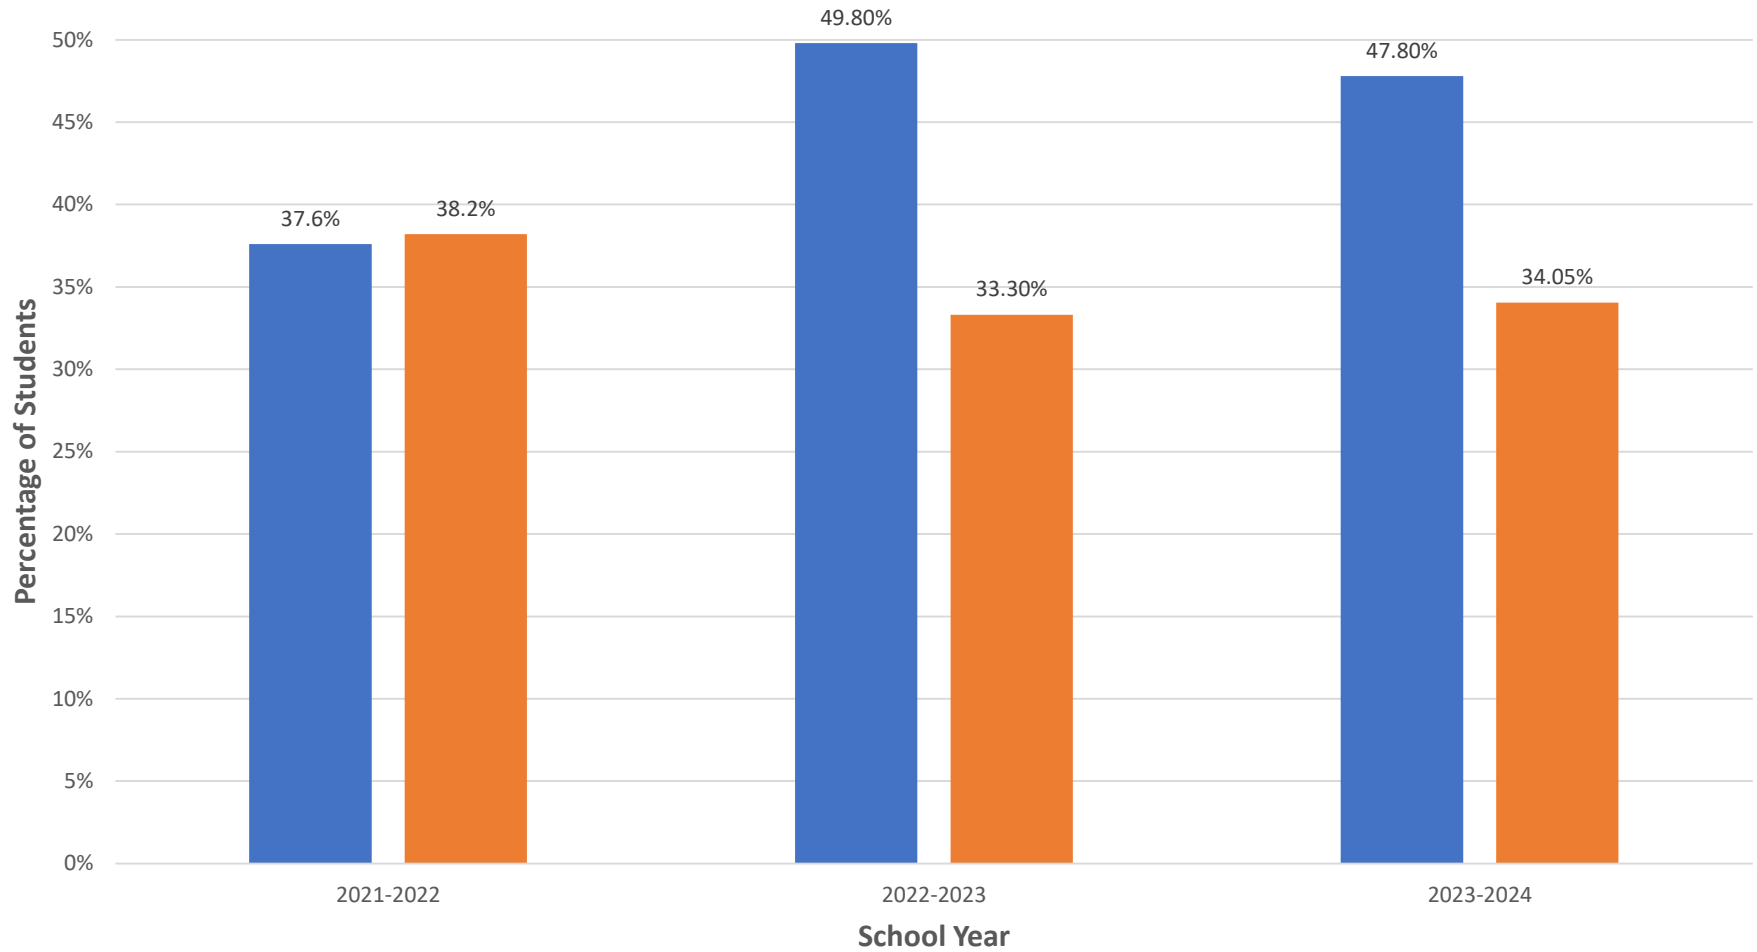

Charles County Public Schools CTE Course Enrollment and Senior Completer Status 2021-2022 through 2023-2024 School Years

■ Students Enrolled in a CTE Course (percent of 9-12 graders)

■ CTE Completers (percent of 12th grade class)