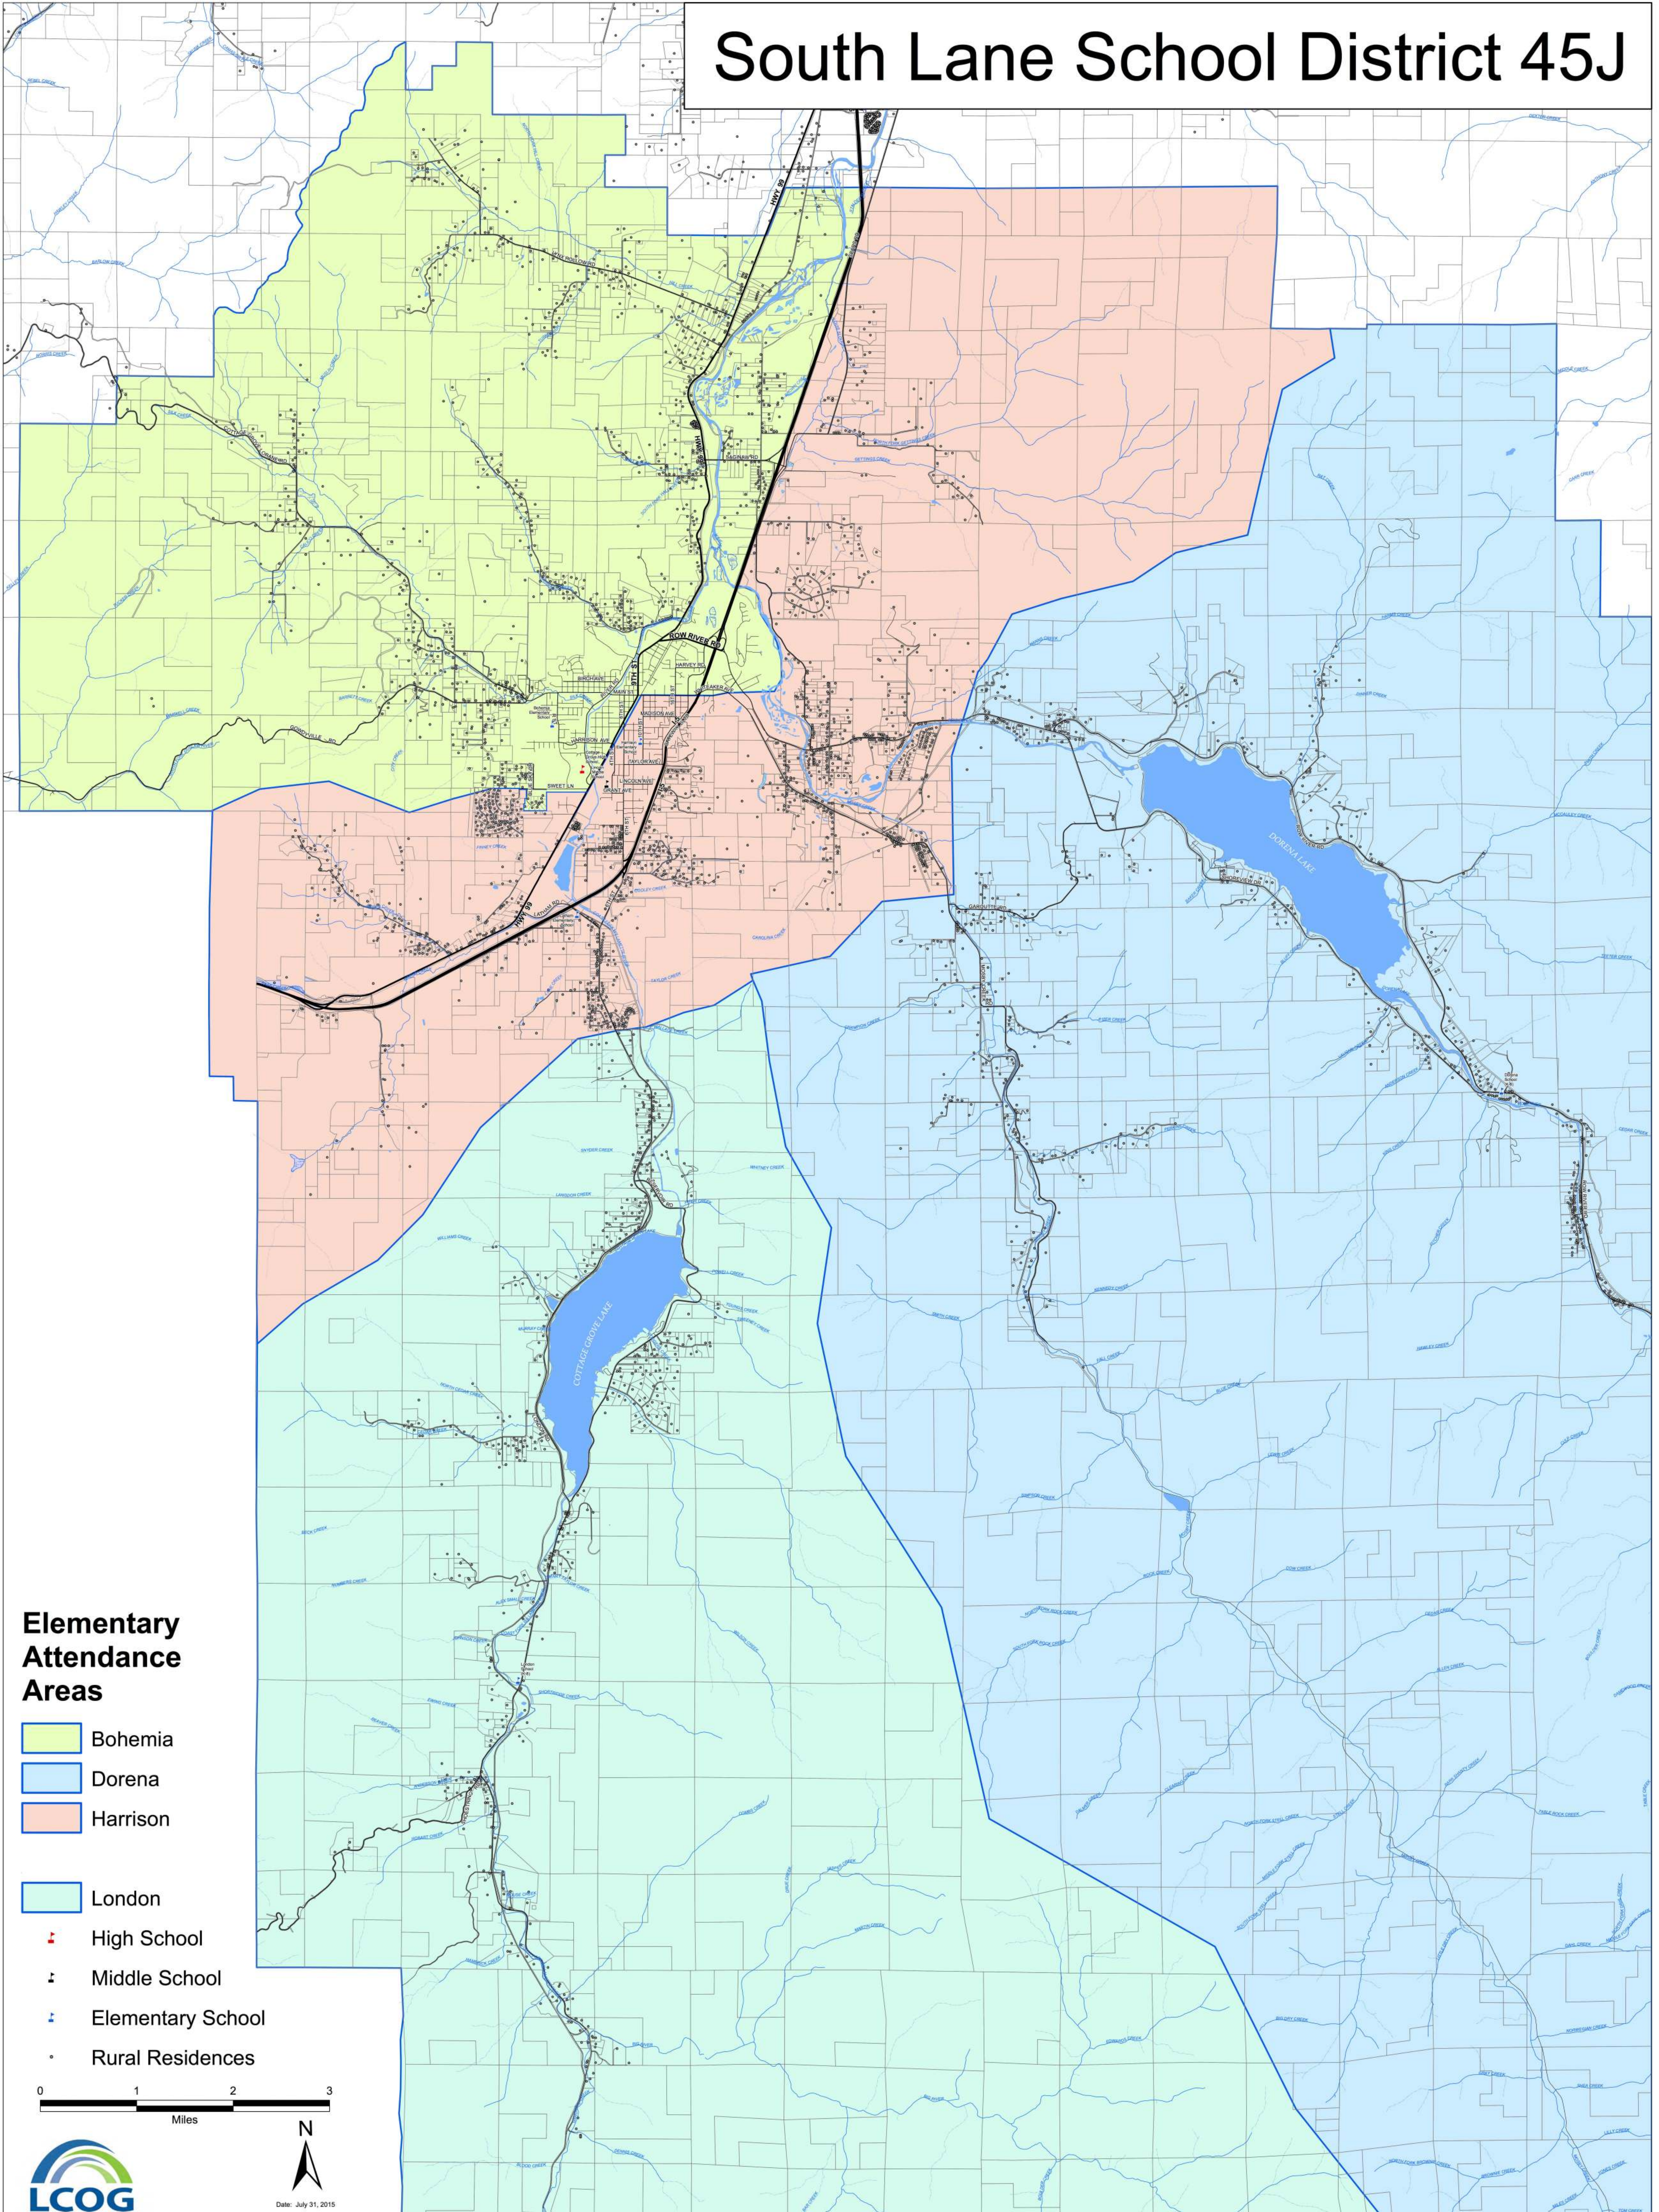

South Lane School District 45J

Elementary Attendance Areas

- Bohemia
- Dorena
- Harrison

- London
- High School
- Middle School
- Elementary School
- Rural Residences

Date: July 31, 2015