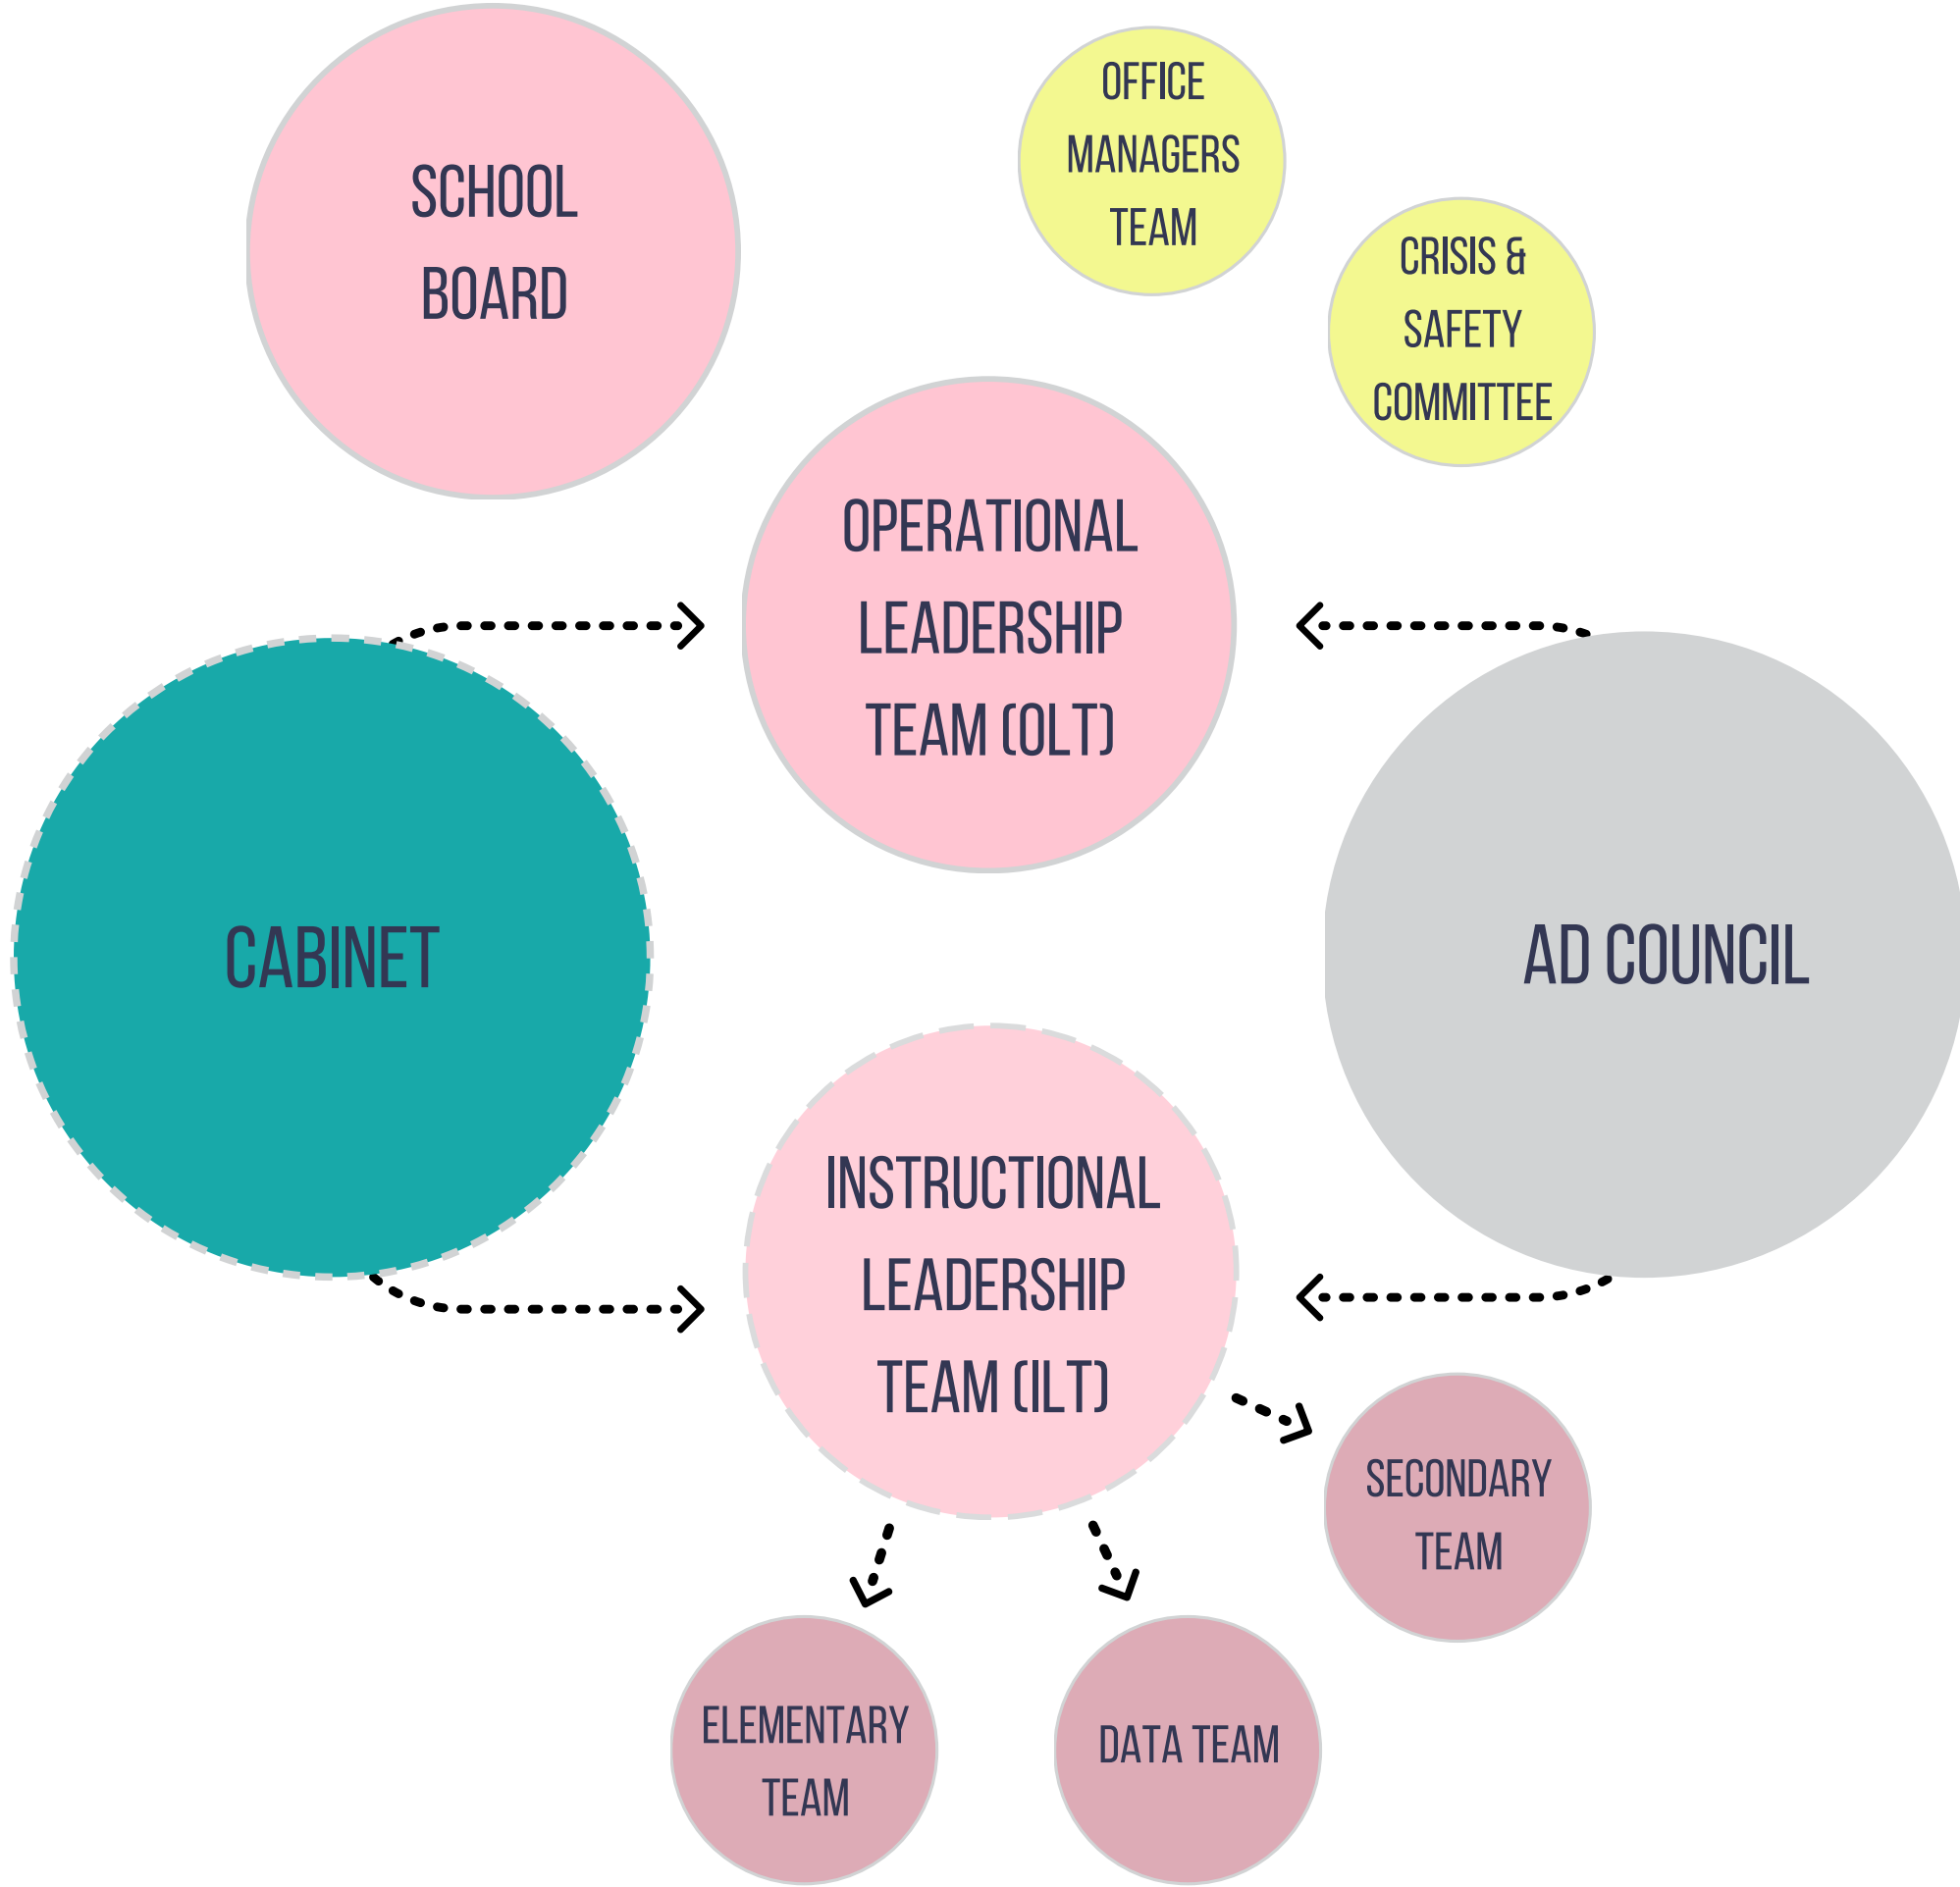

SOUTH LANE SCHOOL DISTRICT

Executive Leadership

SOUTH LANE SCHOOL DISTRICT

School & Program Leadership Reporting Structure

- Early Learning & Community Services
- WHD Aquatic Center
- Dental Clinic

- CGHS 9-12
- AKHS 9-12
- LMS 6-8
- Bohemia PK-5
- Harrison PK-5
- London K-8
- Dorena K-5
- SOLO K-12

South Lane School District Teams