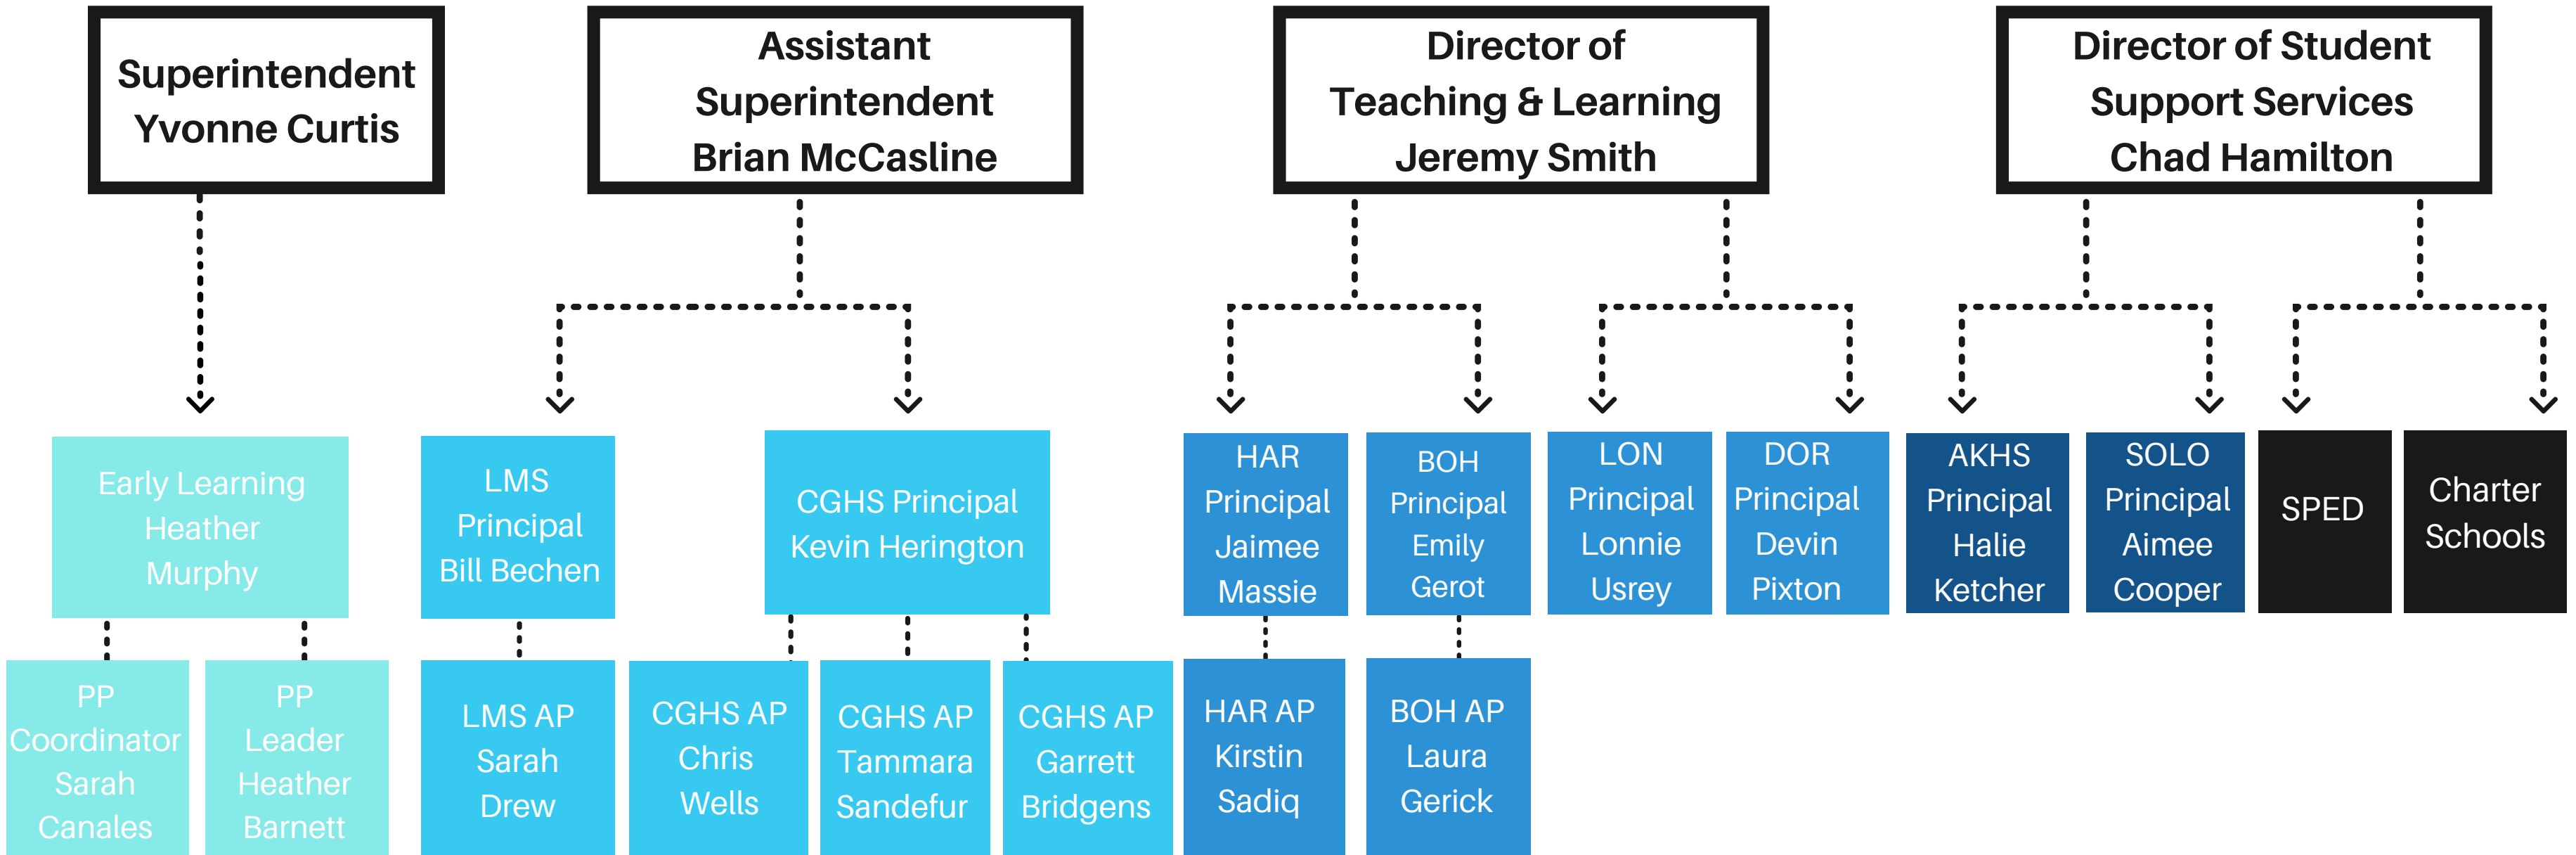

SOUTH LANE SCHOOL DISTRICT

Executive Leadership

SOUTH LANE SCHOOL DISTRICT

School & Program Leadership Reporting Structure

- Early Learning & Community Services
- WHD Aquatic Center
- Dental Clinic

- CGHS 9-12
- AKHS 9-12
- LMS 6-8
- Bohemia PK-5
- Harrison PK-5
- London K-8
- Dorena K-5
- SOLO K-12

South Lane School District Teams