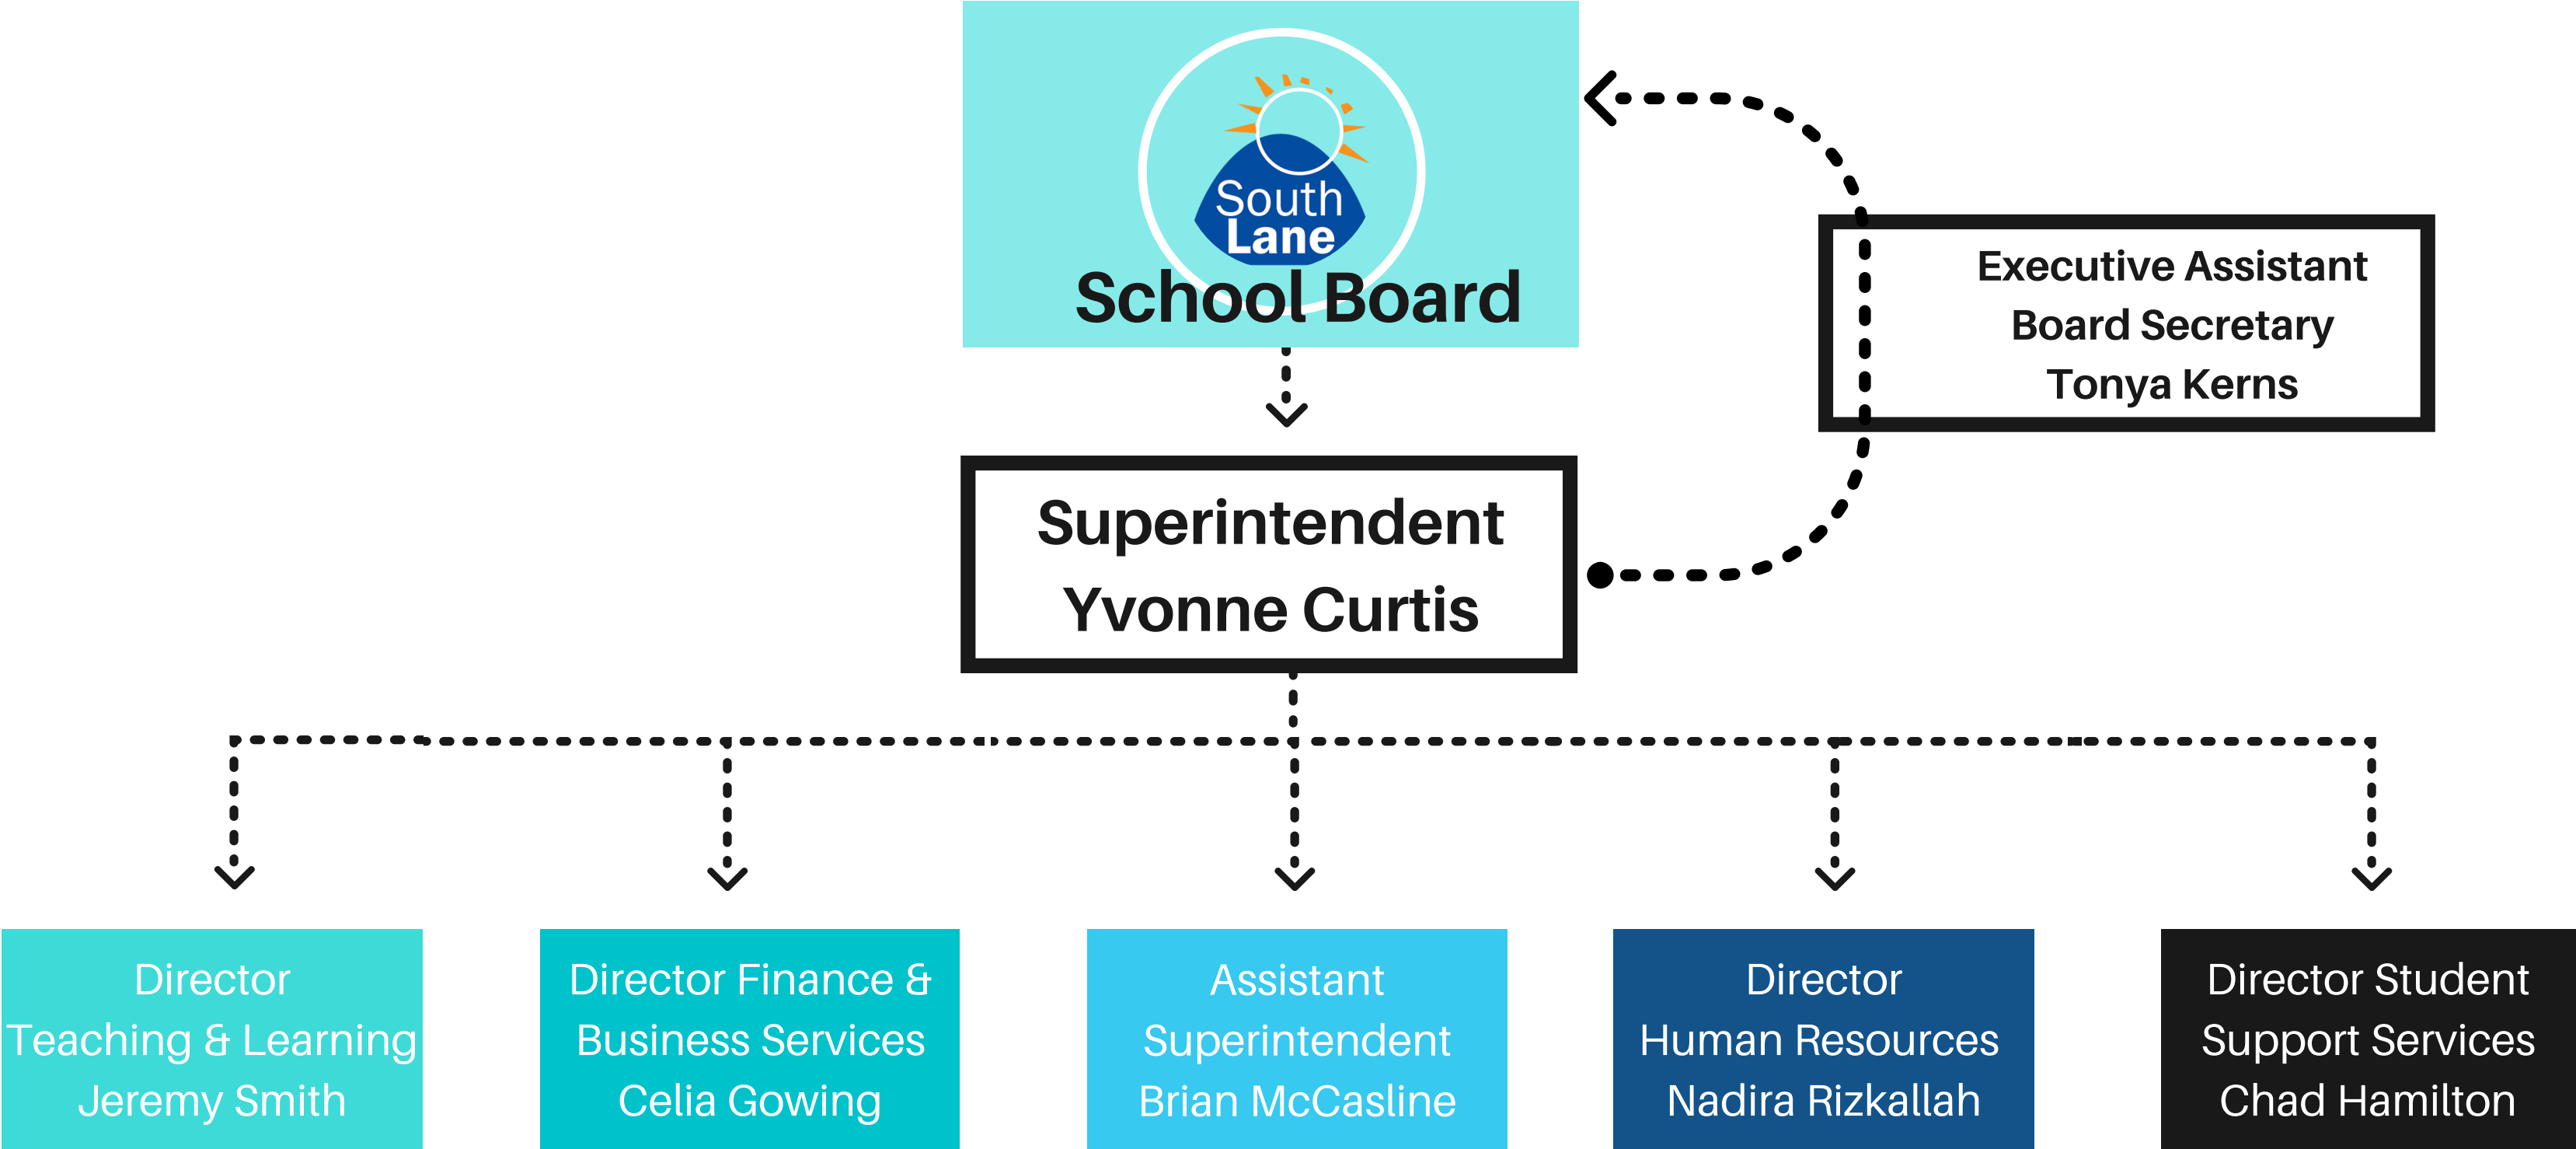

SOUTH LANE SCHOOL DISTRICT

Executive Leadership

SOUTH LANE SCHOOL DISTRICT

School & Program Leadership Reporting Structure

- Early Learning & Community Services
- WHD Aquatic Center
- Dental Clinic

- CGHS 9-12
- AKHS 9-12
- LMS 6-8
- Bohemia PK-5
- Harrison PK-5
- London K-8
- Dorena K-5
- SOLO K-12

South Lane School District Teams