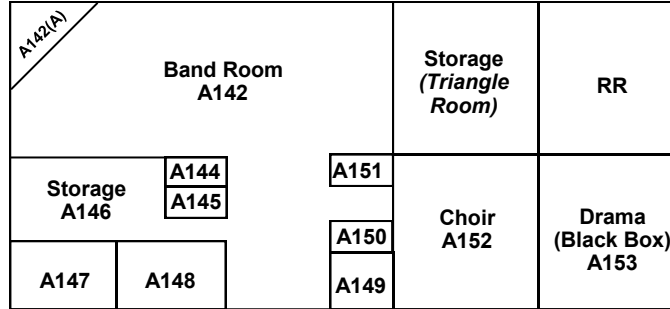

Santa Margarita Catholic High School CLASSROOM LOCATOR

22062 Antonio Parkway * Rancho Santa Margarita, CA 92688
(949) 766-6000

Lyon Hall Classrooms "A" Building