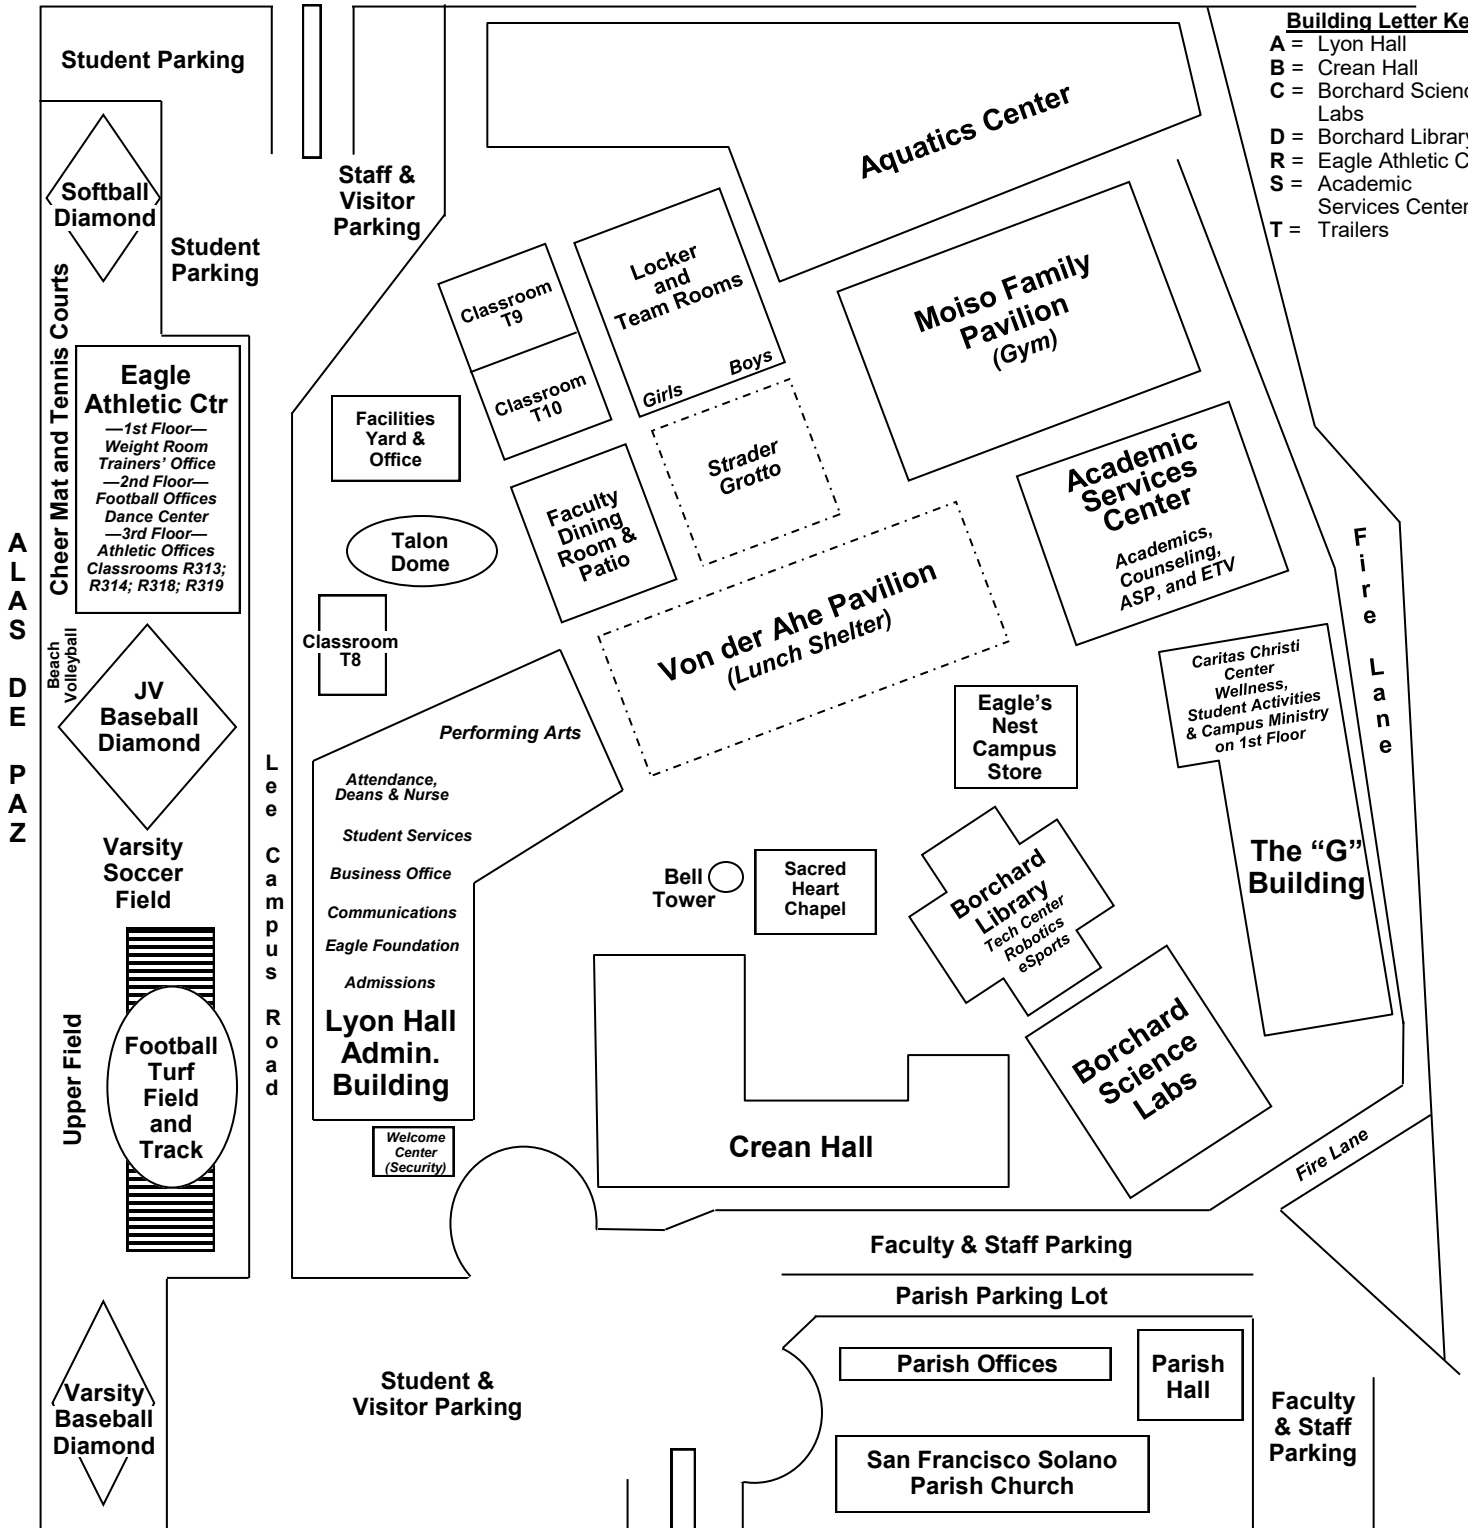

Santa Margarita Catholic High School CAMPUS MAP

22062 Antonio Parkway * Rancho Santa Margarita, CA 92688
(949) 766-6000

Dove Canyon Gate

Map not to scale

PLANO TRABUCO

Coto Gate

Building Letter Key

- A = Lyon Hall
- B = Crean Hall
- C = Borchard Science Labs
- D = Borchard Library
- R = Eagle Athletic Ctr
- S = Academic Services Center
- T = Trailers

ANTONIO PARKWAY

Rev. 7-30-24